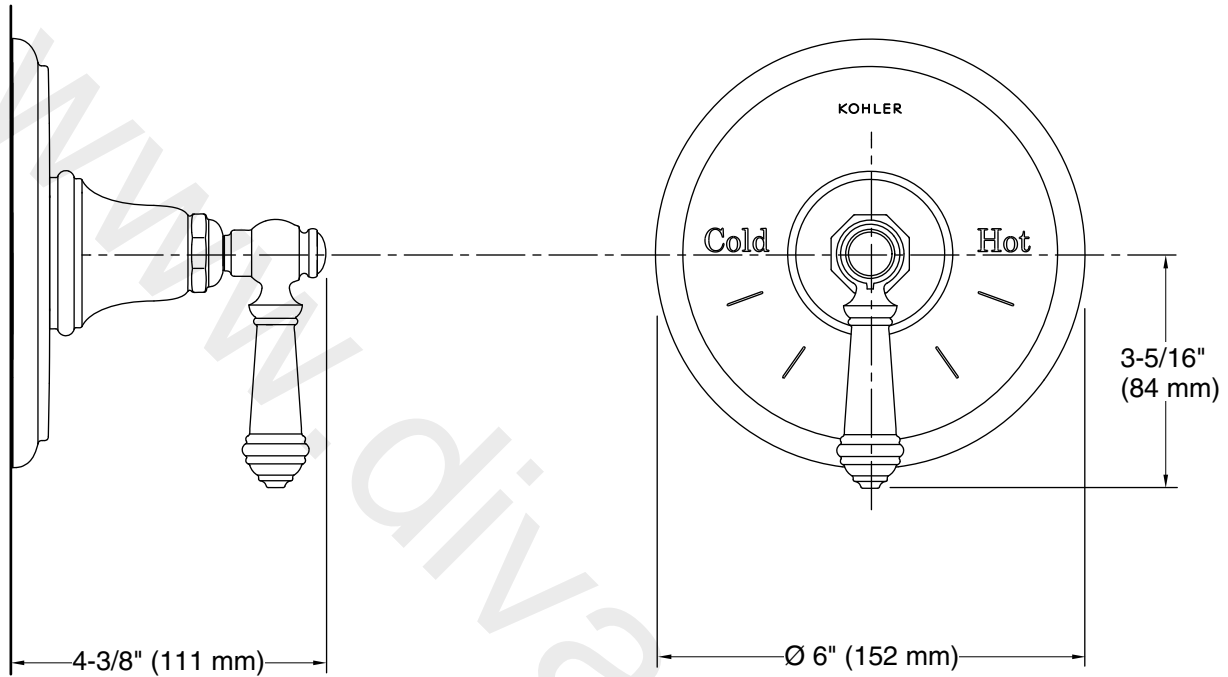

Technical Information

All product dimensions are nominal.

Notes

Install this product according to the installation instructions.

ADA, OBC, CSA B651 compliant when installed to the specific requirements of these regulations.