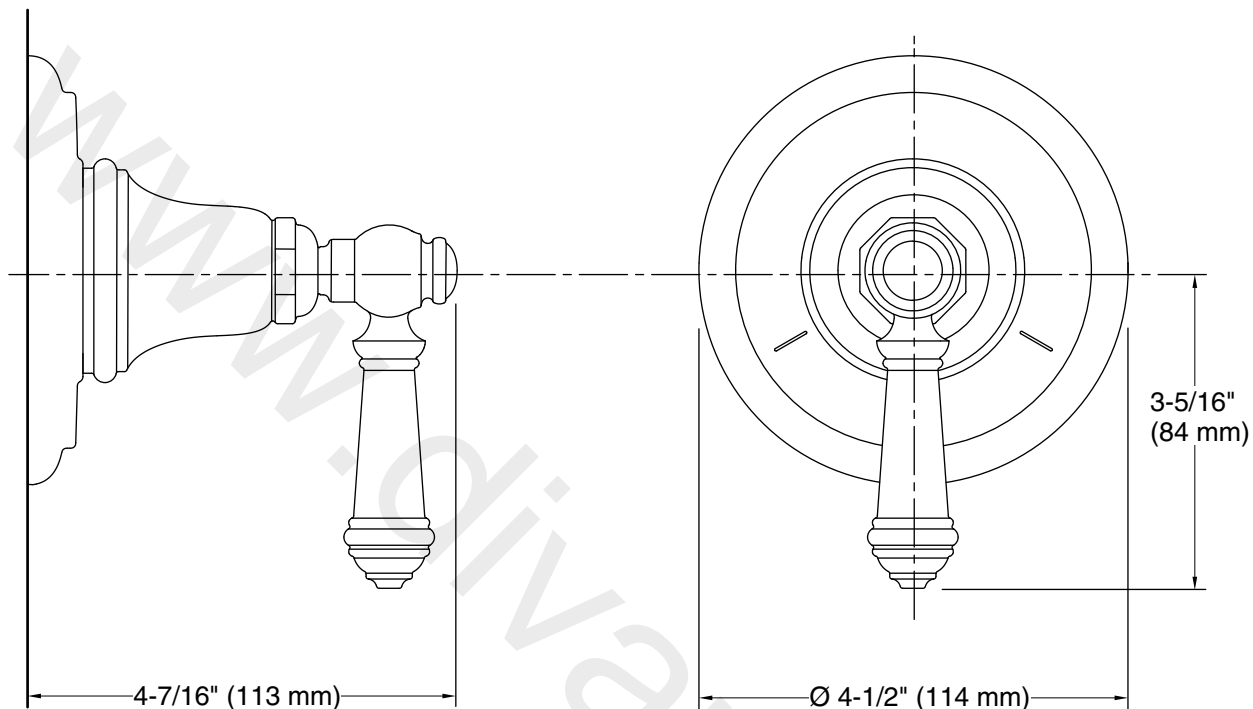

Technical Information

All product dimensions are nominal.

Notes

Install this product according to the installation instructions.

ADA, OBC, CSA B651 compliant when installed to the specific requirements of these regulations.