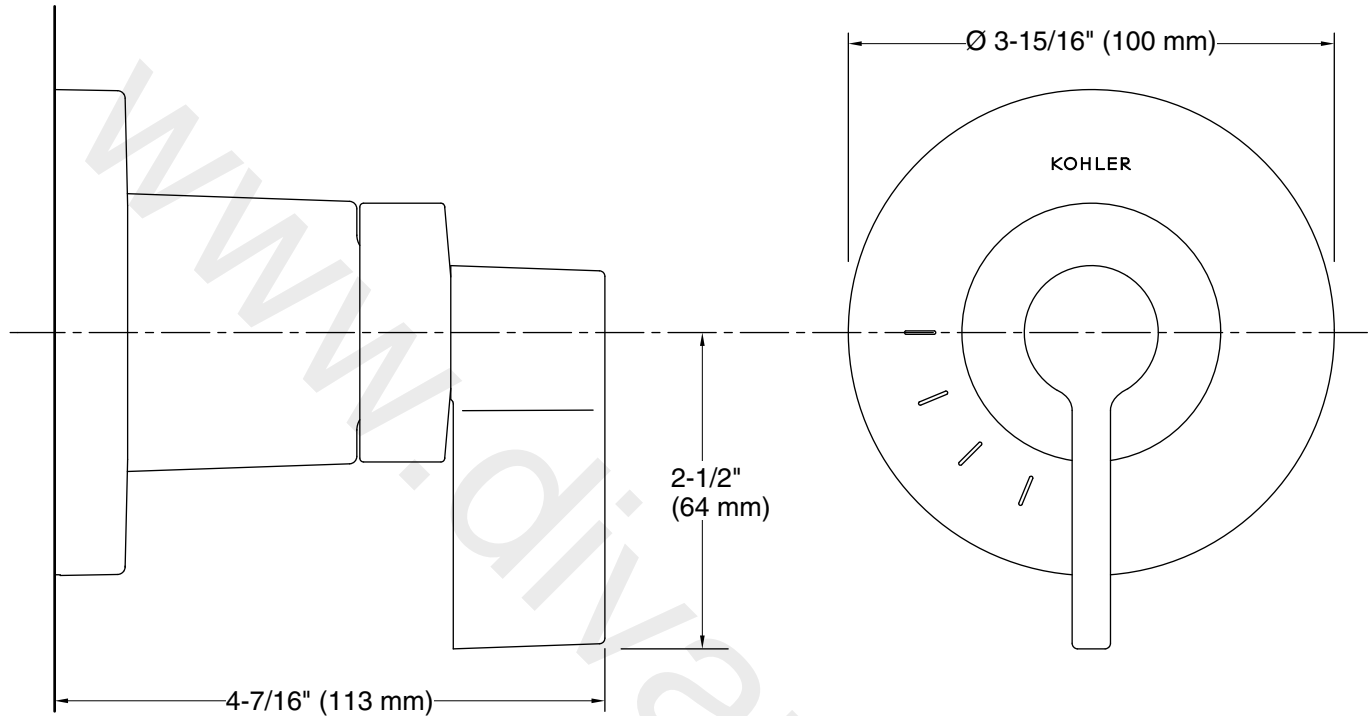

Technical Information

All product dimensions are nominal.

Drain included: No

Notes

Install this product according to the installation instructions.

ADA, OBC, CSA B651 compliant when installed to the specific requirements of these regulations.