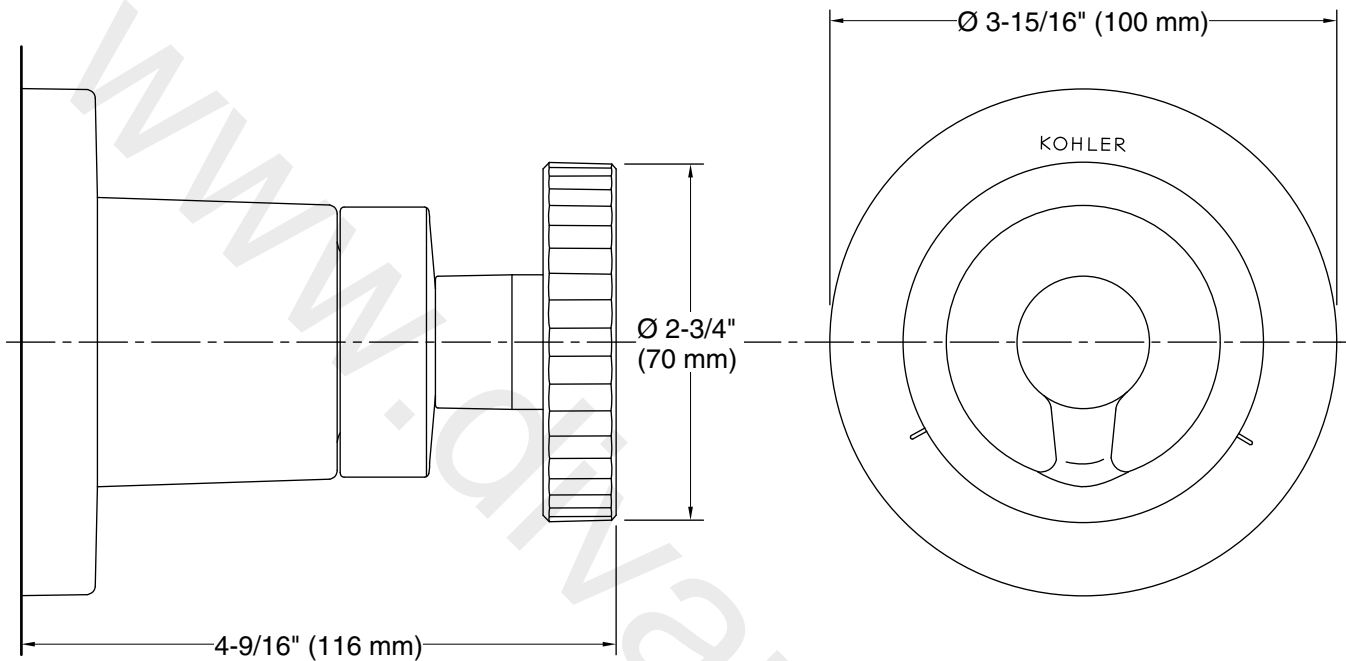

Installation

- Wall-mount
- Patented K-joint installation technology ensures consistent trim appearance, regardless of variability in valve rough-in

Required Products/Accessories

K-728-K 3/4" Two- or Three-Way Transfer Valve

Technical Information

All product dimensions are nominal.

Drain included: No

Notes

Install this product according to the installation instructions.