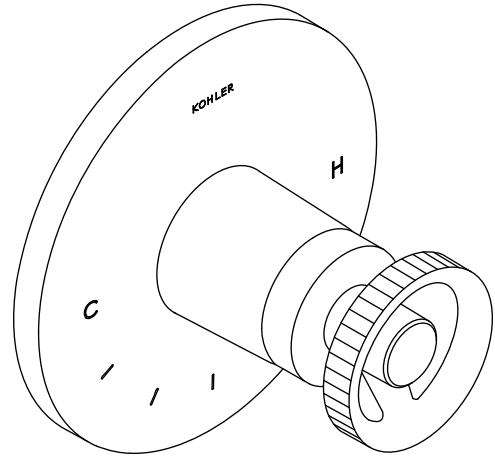

Features

- Single handle controls temperature setting
- Coordinates with Components faucets, accessories, and showering components to complete your bathroom

Material

- Premium material construction with metal handle ensures reliability and durability
- KOHLER finishes resist corrosion and tarnishing

Installation

- Patented K-joint installation technology ensures consistent trim appearance, regardless of variability in valve rough-in

Required Products/Accessories

K-2972-KS 1/2" thermostatic mixing valve

or

K-2975-KS 3/4" Thermostatic Mixing Valve

Recommended Products/Accessories

K-23723 Faucet cleaner

Codes/Standards

ASME A112.18.1/CSA B125.1

KOHLER® Faucet Lifetime Limited Warranty

See website for detailed warranty information.

Available Colors/Finishes

Color tiles intended for reference only.

Color	Code	Description
	CP	Polished Chrome
	BN	Vibrant™ Brushed Nickel
	BL	Matte Black
	2MB	Vibrant™ Brushed Moderne Brass
	TT	Vibrant Titanium