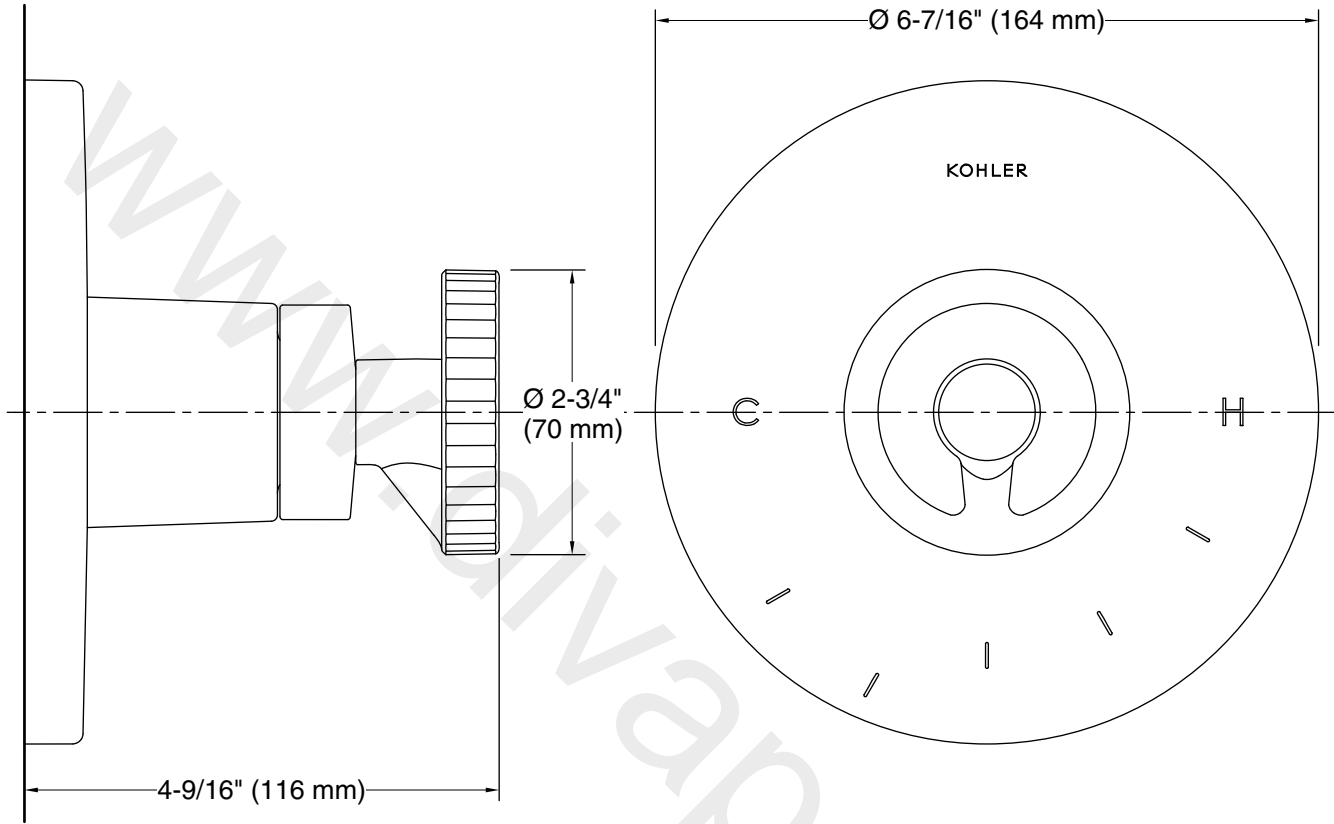

Technical Information

All product dimensions are nominal.

Drain included: No

Notes

Install this product according to the installation instructions.