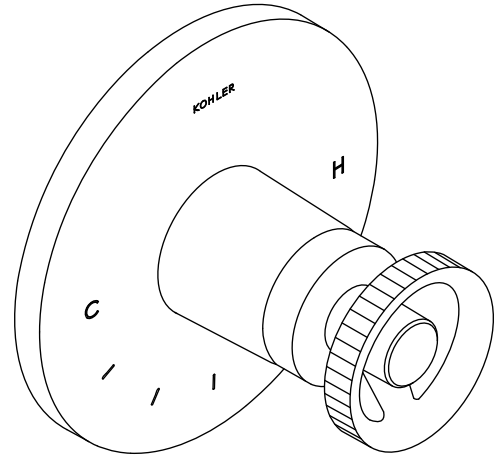

Features

- Single handle controls temperature setting
- Coordinates with Components faucets, accessories, and showering components to complete your bathroom

Material

- Premium material construction with metal handle ensures reliability and durability
- KOHLER finishes resist corrosion and tarnishing

Installation

- Patented K-joint installation technology ensures consistent trim appearance, regardless of variability in valve rough-in

Required Products/Accessories

K-2972-KS 1/2" thermostatic mixing valve

or

K-2975-KS 3/4" Thermostatic Mixing Valve

Recommended Products/Accessories

K-23723 Faucet cleaner

Codes/Standards

ASME A112.18.1/CSA B125.1

KOHLER® Faucet Lifetime Limited Warranty

See website for detailed warranty information.

Available Colors/Finishes

Color tiles intended for reference only.

Color	Code	Description
	CP	Polished Chrome
	BN	Vibrant™ Brushed Nickel
	BL	Matte Black
	2MB	Vibrant™ Brushed Moderne Brass
	TT	Vibrant Titanium