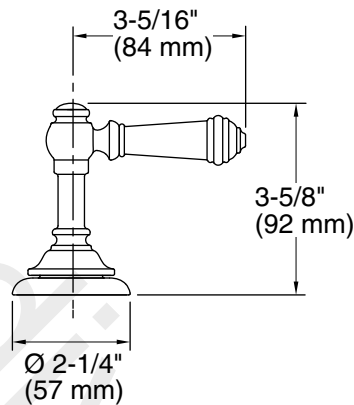

THE BOLD LOOK
OF **KOHLER®**

KOHLER Faucets Deck-mount bath faucet handle trim with Lever design
Artifacts™
K-T98071-4

Technical Information

All product dimensions are nominal.

Notes

Install this product according to the installation instructions.