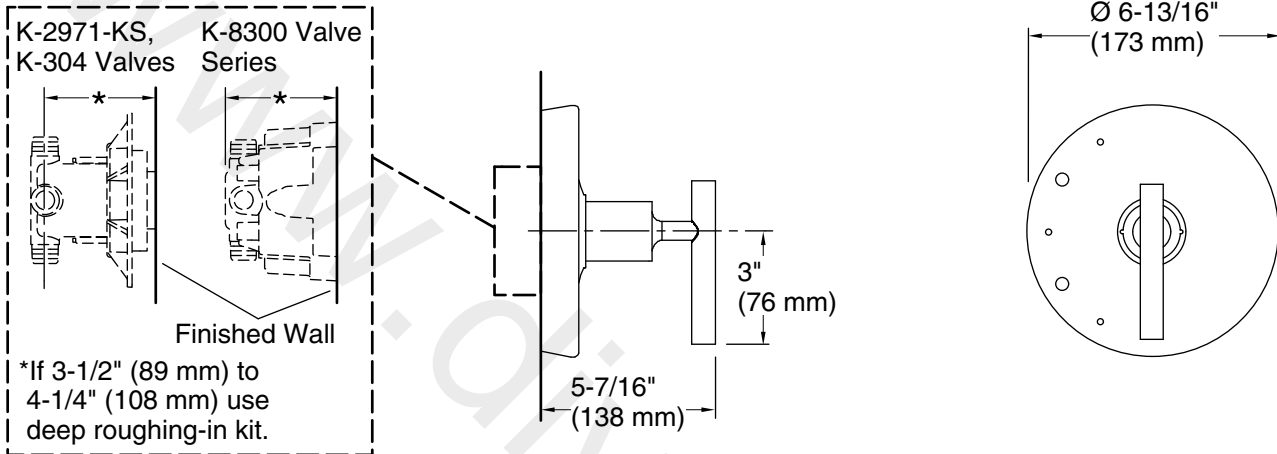

Technical Information

All product dimensions are nominal.

Showerhead/Body Spray:

Rated maximum flow: 2.5 gal/min (9.5 l/min)

Notes

Install the product according to the installation guide.

NOTICE: Risk of product damage. Long screws for installing trim can damage the K-2971-KS valve. Consult the trim installation guide to verify if the thin wall installation kit (88526) is needed.

ADA, OBC, CSA B651 compliant when installed to the specific requirements of these regulations.