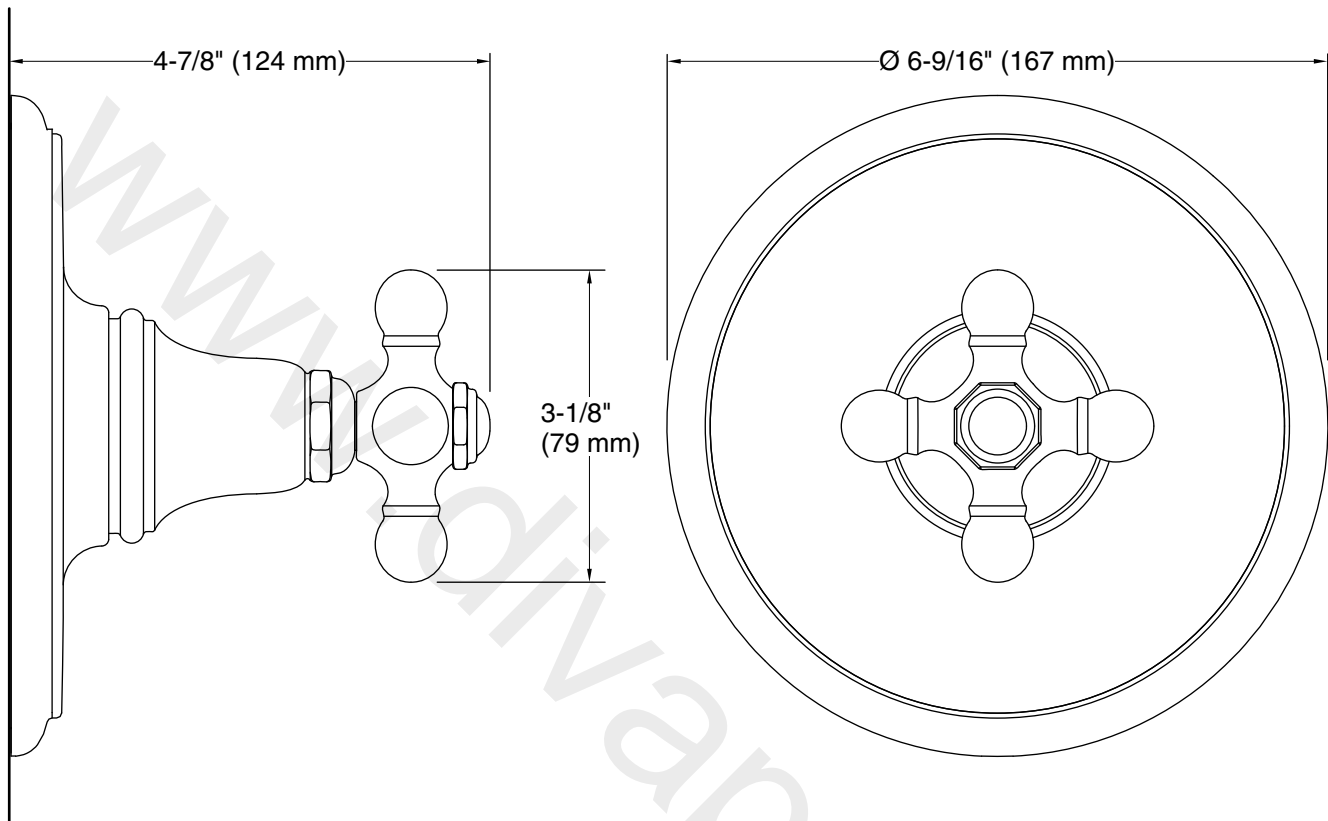

Technical Information

All product dimensions are nominal.

Notes

Install this product according to the installation instructions.

ADA compliant when installed to the specific requirements of these regulations.