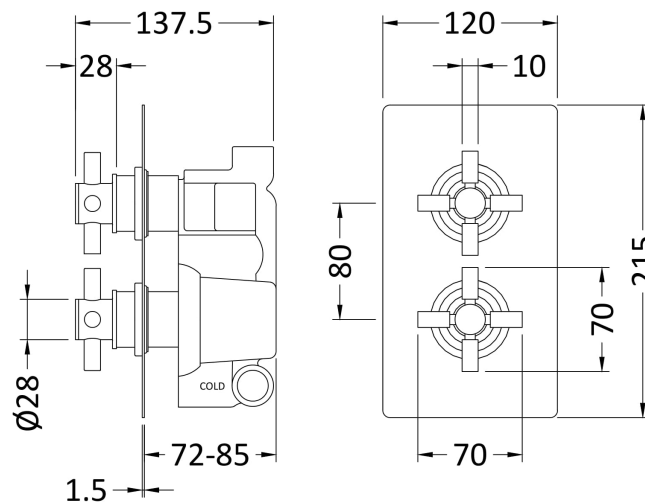

Sales Code: KRI3210

Description: Kristal Twin Conc Thermo Valve Rec Plate

### Product Dimensions

Length (mm):	
Width (mm):	120
Height (mm):	215
Depth (mm):	138
Nett Weight (kg):	4.68

### Packaging Dimensions

Length (mm):	250
Width (mm):	240
Height (mm):	
Gross Weight (kg):	4.68

### Outer Box Dimensions (If Applicable)

Length (mm):	
Width (mm):	
Height (mm):	
Depth (mm):	
Gross Weight (kg):	19
Barcode:	5055146151746