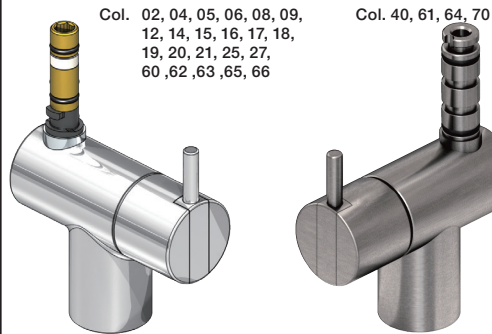

VOLA KV1

Fitting instruction
 Montageanleitung
 Monteringsvejledning
 Monteringsvægledning
 Montage hanleiding
 Manuel de montage

GODKENDT
 TIL DRILLEKENDT
 04/00019
 04/00021

Data, 3 Bar /43.5 Psi:

	l/min.	Gal/min.
KV1:	9,0	2.4
KV1US:	4,5	1.2

Max. 65°C, 150°F

www.vola.com

mnt_KV1_V3_40998778
 01-01-2023

5 705230 005263

vola

4

5

Colour: 02, 04, 05, 06, 08, 09, 12, 14, 15, 16, 17,
18, 19, 20, 21, 25, 27, 60, 62, 63, 65, 66

- NR.10/L/M: VR20, VR22, VR273/L/M, VR294, VR295
- VR17L4K: VR15P, VR16L4, VR17L (US Standard)
- VR17L5K: VR15P, VR16L5, VR17L
- VR17L9K: VR15P, VR16L9, VR17L
- VR17LSK: VR15P, VR16LS, VR17L
- VR30: VR15P, VR16L9, VR17L, VR29, 4xVR31, VR35, VR1902 (F40) (and KV1 from 1972 - 1996)
- VR132: VR15P, VR16L9, VR17L, 2xVR31, 2xVR558, VR1902 (2013 - 06. 2016)
- VR133: VR15P, VR16L9, VR17L, VR24, 4xVR31, VR113, VR1902 (1997 - 2012)
- VR230: VR15P, VR16L9, VR17L, 2xVR118, VR229, VR235, 4xVR558, VR1902 (06-2016 -)
- VR117K: VR116, VR117, VR118, 2xVR558, VR1902
- VR277K: VR22, VR269, VR277
- VR297/L/M: VR20, VR22, VR269, VR273/L/M, VR277, VR294, VR295, VR296
- VR433: VR261, VR263, VR440, VR442, 2xVR444