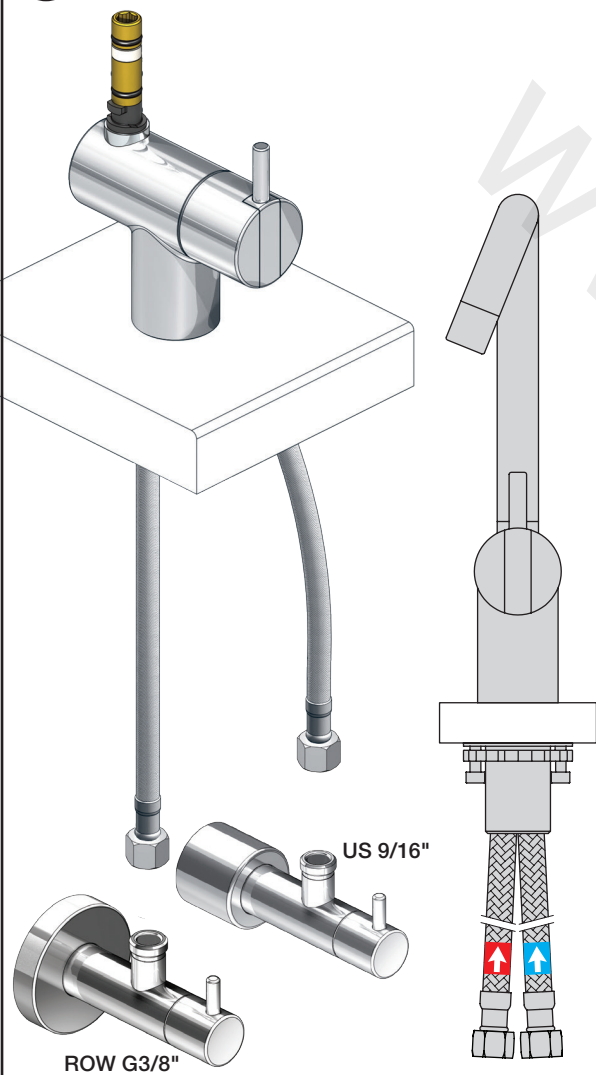

VOLA KV1

Fitting instruction
 Montageanleitung
 Monteringsvejledning
 Monteringsvægledning
 Montage hanleiding
 Manuel de montage

GODKENDT
 TIL DRILLEKENDT
 04/00019
 04/00021

Data, 3 Bar /43.5 Psi:

	l/min.	Gal/min.
KV1:	9,0	2.4
KV1US:	4,5	1.2

Max. 65°C, 150°F

www.vola.com

mnt_KV1_V3_40998778
 01-01-2023

5 705230 005263

vola

4

5

Colour: 02, 04, 05, 06, 08, 09, 12, 14, 15, 16, 17,
18, 19, 20, 21, 25, 27, 60, 62, 63, 65, 66

- NR.10/L/M: VR20, VR22, VR273/L/M, VR294, VR295
- VR17L4K: VR15P, VR16L4, VR17L (US Standard)
- VR17L5K: VR15P, VR16L5, VR17L
- VR17L9K: VR15P, VR16L9, VR17L
- VR17LSK: VR15P, VR16LS, VR17L
- VR30: VR15P, VR16L9, VR17L, VR29, 4xVR31, VR35, VR1902 (F40) (and KV1 from 1972 - 1996)
- VR132: VR15P, VR16L9, VR17L, 2xVR31, 2xVR558, VR1902 (2013 - 06. 2016)
- VR133: VR15P, VR16L9, VR17L, VR24, 4xVR31, VR113, VR1902 (1997 - 2012)
- VR230: VR15P, VR16L9, VR17L, 2xVR118, VR229, VR235, 4xVR558, VR1902 (06-2016 -)
- VR117K: VR116, VR117, VR118, 2xVR558, VR1902
- VR277K: VR22, VR269, VR277
- VR297/L/M: VR20, VR22, VR269, VR273/L/M, VR277, VR294, VR295, VR296
- VR433: VR261, VR263, VR440, VR442, 2xVR444