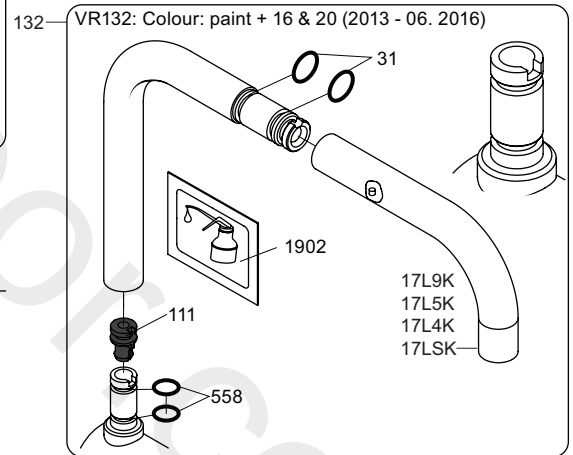

VOLA KV1

Fitting instruction
 Montageanleitung
 Monteringsvejledning
 Monteringsvægledning
 Montage hanleiding
 Manuel de montage

GODKENDT
 TIL DRILLEKENDT
 04/00019
 04/00021

Data, 3 Bar /43.5 Psi:

	l/min.	Gal/min.
KV1:	9,0	2.4
KV1US:	4,5	1.2

Max. 65°C, 150°F

www.vola.com

mnt_KV1_V3_40998778
 01-01-2023

5 705230 005263

vola

4

5

Colour: 02, 04, 05, 06, 08, 09, 12, 14, 15, 16, 17,
18, 19, 20, 21, 25, 27, 60, 62, 63, 65, 66

- NR.10/L/M: VR20, VR22, VR273/L/M, VR294, VR295
- VR17L4K: VR15P, VR16L4, VR17L (US Standard)
- VR17L5K: VR15P, VR16L5, VR17L
- VR17L9K: VR15P, VR16L9, VR17L
- VR17LSK: VR15P, VR16LS, VR17L
- VR30: VR15P, VR16L9, VR17L, VR29, 4xVR31, VR35, VR1902 (F40) (and KV1 from 1972 - 1996)
- VR132: VR15P, VR16L9, VR17L, 2xVR31, 2xVR558, VR1902 (2013 - 06. 2016)
- VR133: VR15P, VR16L9, VR17L, VR24, 4xVR31, VR113, VR1902 (1997 - 2012)
- VR230: VR15P, VR16L9, VR17L, 2xVR118, VR229, VR235, 4xVR558, VR1902 (06-2016 -)
- VR117K: VR116, VR117, VR118, 2xVR558, VR1902
- VR277K: VR22, VR269, VR277
- VR297/L/M: VR20, VR22, VR269, VR273/L/M, VR277, VR294, VR295, VR296
- VR433: VR261, VR263, VR440, VR442, 2xVR444