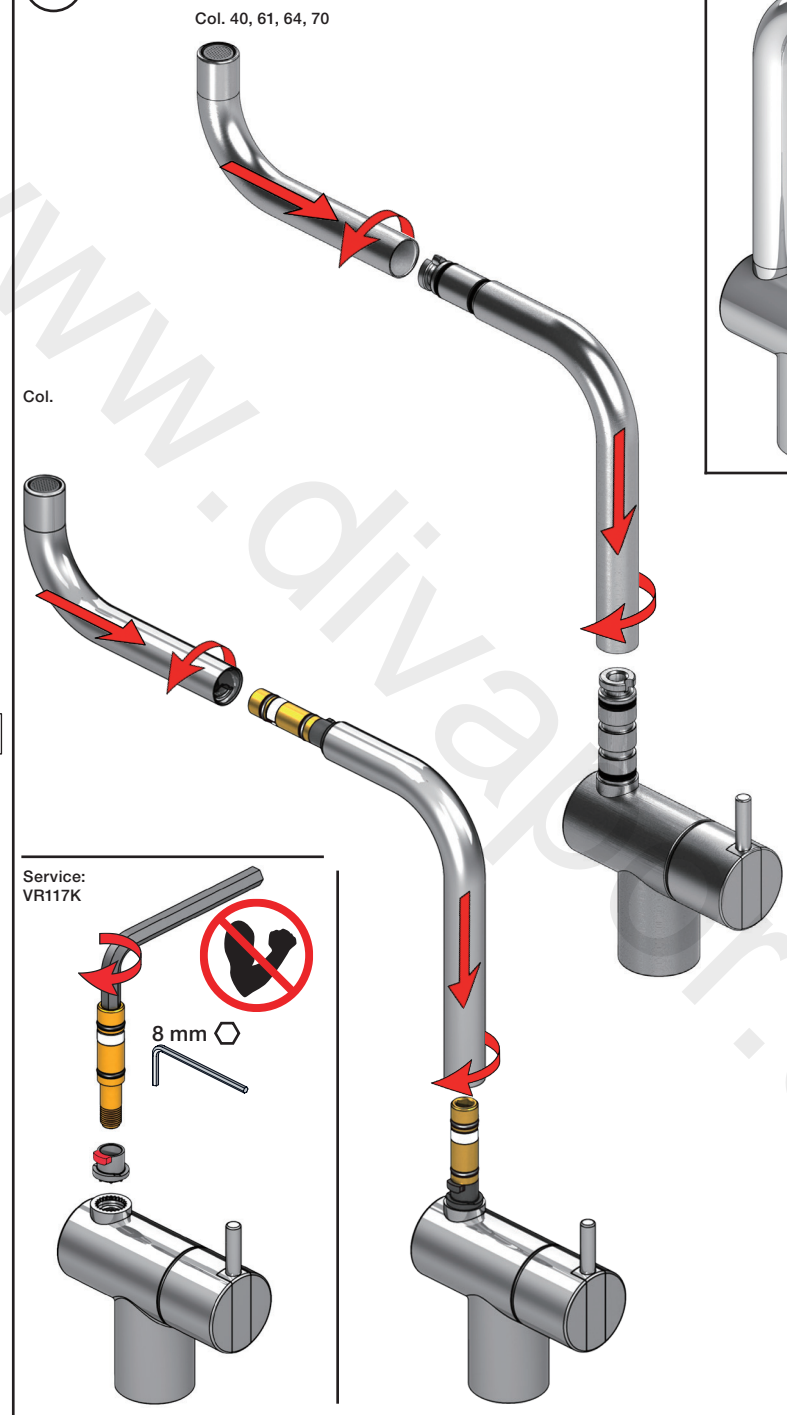

VOLA KV1

Fitting instruction
 Montageanleitung
 Monteringsvejledning
 Monteringsvægledning
 Montage hanleiding
 Manuel de montage

GODKENDT
 TIL DRILLEKENDT
 04/00019
 04/00021

Data, 3 Bar /43.5 Psi:

	l/min.	Gal/min.
KV1:	9,0	2.4
KV1US:	4,5	1.2

Max. 65°C, 150°F

www.vola.com

mnt_KV1_V3_40998778
 01-01-2023

5 705230 005263

vola

4

5

Colour: 02, 04, 05, 06, 08, 09, 12, 14, 15, 16, 17,
18, 19, 20, 21, 25, 27, 60, 62, 63, 65, 66

- NR.10/L/M: VR20, VR22, VR273/L/M, VR294, VR295
- VR17L4K: VR15P, VR16L4, VR17L (US Standard)
- VR17L5K: VR15P, VR16L5, VR17L
- VR17L9K: VR15P, VR16L9, VR17L
- VR17LSK: VR15P, VR16LS, VR17L
- VR30: VR15P, VR16L9, VR17L, VR29, 4xVR31, VR35, VR1902 (F40) (and KV1 from 1972 - 1996)
- VR132: VR15P, VR16L9, VR17L, 2xVR31, 2xVR558, VR1902 (2013 - 06. 2016)
- VR133: VR15P, VR16L9, VR17L, VR24, 4xVR31, VR113, VR1902 (1997 - 2012)
- VR230: VR15P, VR16L9, VR17L, 2xVR118, VR229, VR235, 4xVR558, VR1902 (06-2016 -)
- VR117K: VR116, VR117, VR118, 2xVR558, VR1902
- VR277K: VR22, VR269, VR277
- VR297/L/M: VR20, VR22, VR269, VR273/L/M, VR277, VR294, VR295, VR296
- VR433: VR261, VR263, VR440, VR442, 2xVR444