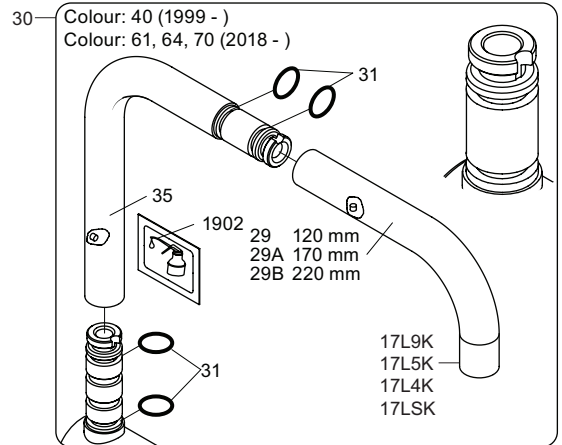

VOLA KV1

Fitting instruction
 Montageanleitung
 Monteringsvejledning
 Monteringsvægledning
 Montage hanleiding
 Manuel de montage

GODKENDT
 TIL DRILLEKENDT
 04/00019
 04/00021

Data, 3 Bar /43.5 Psi:

	l/min.	Gal/min.
KV1:	9,0	2.4
KV1US:	4,5	1.2

Max. 65°C, 150°F

www.vola.com

mnt_KV1_V3_40998778
 01-01-2023

5 705230 005263

vola

4

5

Colour: 02, 04, 05, 06, 08, 09, 12, 14, 15, 16, 17,
18, 19, 20, 21, 25, 27, 60, 62, 63, 65, 66

- NR.10/L/M: VR20, VR22, VR273/L/M, VR294, VR295
- VR17L4K: VR15P, VR16L4, VR17L (US Standard)
- VR17L5K: VR15P, VR16L5, VR17L
- VR17L9K: VR15P, VR16L9, VR17L
- VR17LSK: VR15P, VR16LS, VR17L
- VR30: VR15P, VR16L9, VR17L, VR29, 4xVR31, VR35, VR1902 (F40) (and KV1 from 1972 - 1996)
- VR132: VR15P, VR16L9, VR17L, 2xVR31, 2xVR558, VR1902 (2013 - 06. 2016)
- VR133: VR15P, VR16L9, VR17L, VR24, 4xVR31, VR113, VR1902 (1997 - 2012)
- VR230: VR15P, VR16L9, VR17L, 2xVR118, VR229, VR235, 4xVR558, VR1902 (06-2016 -)
- VR117K: VR116, VR117, VR118, 2xVR558, VR1902
- VR277K: VR22, VR269, VR277
- VR297/L/M: VR20, VR22, VR269, VR273/L/M, VR277, VR294, VR295, VR296
- VR433: VR261, VR263, VR440, VR442, 2xVR444