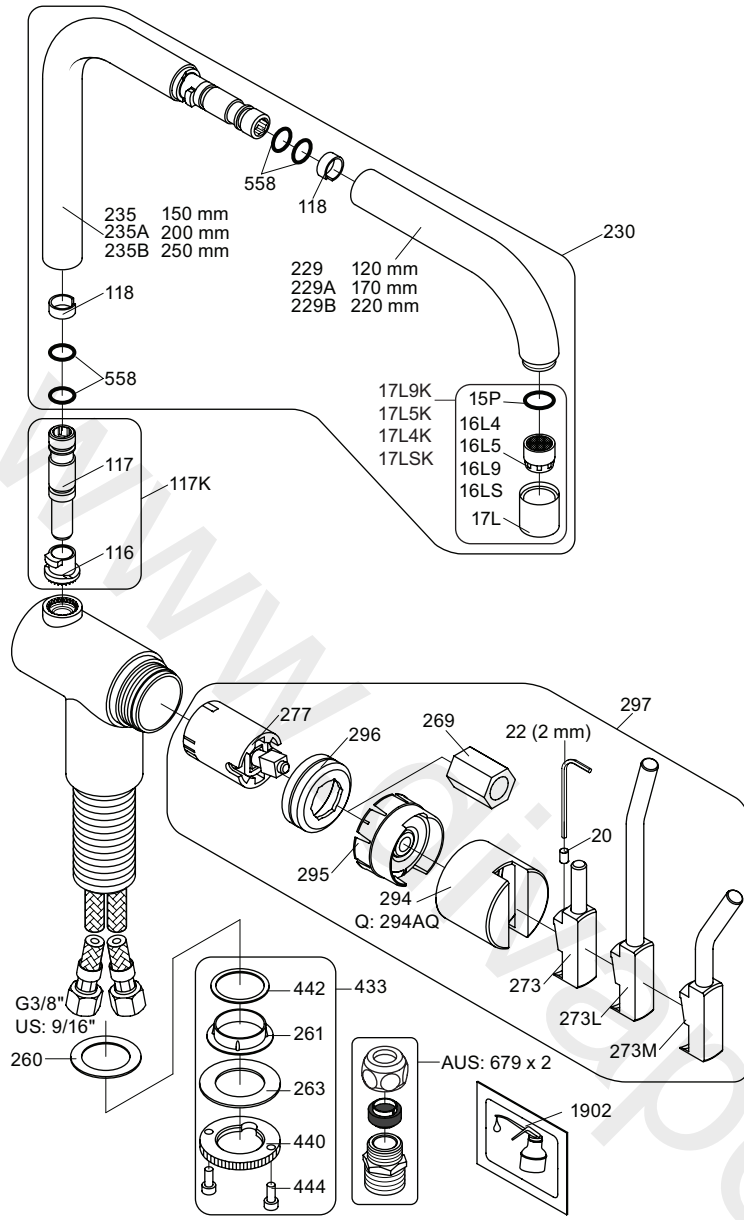

VOLA KV1

Fitting instruction
 Montageanleitung
 Monteringsvejledning
 Monteringsvægledning
 Montage hanleiding
 Manuel de montage

GODKENDT
 TIL DRILLEKENDT
 04/00019
 04/00021

Data, 3 Bar /43.5 Psi:

	l/min.	Gal/min.
KV1:	9,0	2.4
KV1US:	4,5	1.2

Max. 65°C, 150°F

www.vola.com

mnt_KV1_V3_40998778
 01-01-2023

5 705230 005263

vola

4

5

Colour: 02, 04, 05, 06, 08, 09, 12, 14, 15, 16, 17,
18, 19, 20, 21, 25, 27, 60, 62, 63, 65, 66

- NR.10/L/M: VR20, VR22, VR273/L/M, VR294, VR295
- VR17L4K: VR15P, VR16L4, VR17L (US Standard)
- VR17L5K: VR15P, VR16L5, VR17L
- VR17L9K: VR15P, VR16L9, VR17L
- VR17LSK: VR15P, VR16LS, VR17L
- VR30: VR15P, VR16L9, VR17L, VR29, 4xVR31, VR35, VR1902 (F40) (and KV1 from 1972 - 1996)
- VR132: VR15P, VR16L9, VR17L, 2xVR31, 2xVR558, VR1902 (2013 - 06. 2016)
- VR133: VR15P, VR16L9, VR17L, VR24, 4xVR31, VR113, VR1902 (1997 - 2012)
- VR230: VR15P, VR16L9, VR17L, 2xVR118, VR229, VR235, 4xVR558, VR1902 (06-2016 -)
- VR117K: VR116, VR117, VR118, 2xVR558, VR1902
- VR277K: VR22, VR269, VR277
- VR297/L/M: VR20, VR22, VR269, VR273/L/M, VR277, VR294, VR295, VR296
- VR433: VR261, VR263, VR440, VR442, 2xVR444