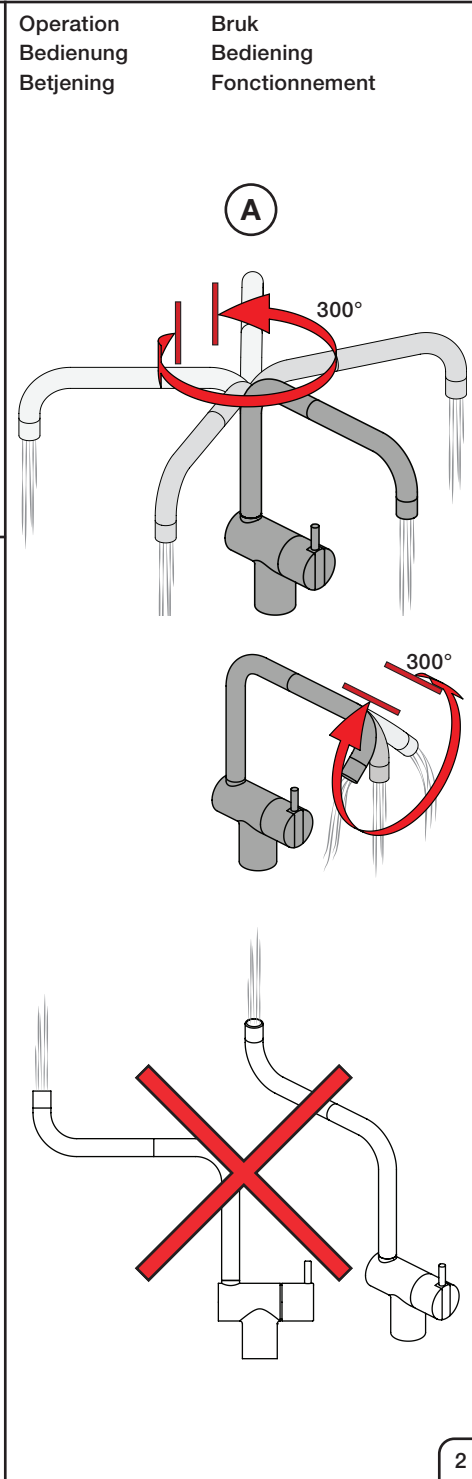

VOLA KV1

Fitting instruction
 Montageanleitung
 Monteringsvejledning
 Monteringsvægledning
 Montage hanleiding
 Manuel de montage

GODKENDT
 TIL DRILLEKENDT
 04/00019
 04/00021

Data, 3 Bar /43.5 Psi:

	l/min.	Gal/min.
KV1:	9,0	2.4
KV1US:	4,5	1.2

Max. 65°C, 150°F

www.vola.com

mnt_KV1_V3_40998778
 01-01-2023

5 705230 005263

vola

4

5

Colour: 02, 04, 05, 06, 08, 09, 12, 14, 15, 16, 17,
18, 19, 20, 21, 25, 27, 60, 62, 63, 65, 66

- NR.10/L/M: VR20, VR22, VR273/L/M, VR294, VR295
- VR17L4K: VR15P, VR16L4, VR17L (US Standard)
- VR17L5K: VR15P, VR16L5, VR17L
- VR17L9K: VR15P, VR16L9, VR17L
- VR17LSK: VR15P, VR16LS, VR17L
- VR30: VR15P, VR16L9, VR17L, VR29, 4xVR31, VR35, VR1902 (F40) (and KV1 from 1972 - 1996)
- VR132: VR15P, VR16L9, VR17L, 2xVR31, 2xVR558, VR1902 (2013 - 06. 2016)
- VR133: VR15P, VR16L9, VR17L, VR24, 4xVR31, VR113, VR1902 (1997 - 2012)
- VR230: VR15P, VR16L9, VR17L, 2xVR118, VR229, VR235, 4xVR558, VR1902 (06-2016 -)
- VR117K: VR116, VR117, VR118, 2xVR558, VR1902
- VR277K: VR22, VR269, VR277
- VR297/L/M: VR20, VR22, VR269, VR273/L/M, VR277, VR294, VR295, VR296
- VR433: VR261, VR263, VR440, VR442, 2xVR444