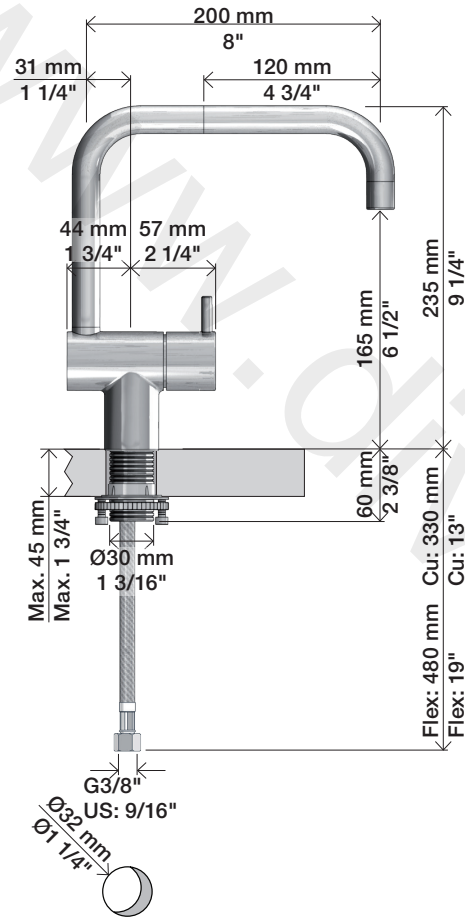

VOLA KV1

Fitting instruction
 Montageanleitung
 Monteringsvejledning
 Monteringsvægledning
 Montage hanleiding
 Manuel de montage

GODKENDT
 TIL DRILLEKENDT
 04/00019
 04/00021

Data, 3 Bar /43.5 Psi:

	l/min.	Gal/min.
KV1:	9,0	2.4
KV1US:	4,5	1.2

Max. 65°C, 150°F

www.vola.com

mnt_KV1_V3_40998778
 01-01-2023

5 705230 005263

vola

4

5

Colour: 02, 04, 05, 06, 08, 09, 12, 14, 15, 16, 17,
18, 19, 20, 21, 25, 27, 60, 62, 63, 65, 66

- NR.10/L/M: VR20, VR22, VR273/L/M, VR294, VR295
- VR17L4K: VR15P, VR16L4, VR17L (US Standard)
- VR17L5K: VR15P, VR16L5, VR17L
- VR17L9K: VR15P, VR16L9, VR17L
- VR17LSK: VR15P, VR16LS, VR17L
- VR30: VR15P, VR16L9, VR17L, VR29, 4xVR31, VR35, VR1902 (F40) (and KV1 from 1972 - 1996)
- VR132: VR15P, VR16L9, VR17L, 2xVR31, 2xVR558, VR1902 (2013 - 06. 2016)
- VR133: VR15P, VR16L9, VR17L, VR24, 4xVR31, VR113, VR1902 (1997 - 2012)
- VR230: VR15P, VR16L9, VR17L, 2xVR118, VR229, VR235, 4xVR558, VR1902 (06-2016 -)
- VR117K: VR116, VR117, VR118, 2xVR558, VR1902
- VR277K: VR22, VR269, VR277
- VR297/L/M: VR20, VR22, VR269, VR273/L/M, VR277, VR294, VR295, VR296
- VR433: VR261, VR263, VR440, VR442, 2xVR444