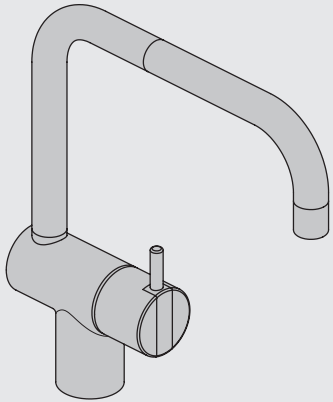

VOLA KV1

Fitting instruction
 Montageanleitung
 Monteringsvejledning
 Monteringsvægledning
 Montage hanleiding
 Manuel de montage

GODKENDT
 TIL DRILLEKENDT
 04/00019
 04/00021

Data, 3 Bar /43.5 Psi:

	l/min.	Gal/min.
KV1:	9,0	2.4
KV1US:	4,5	1.2

Max. 65°C, 150°F

www.vola.com

mnt_KV1_V3_40998778
 01-01-2023

5 705230 005263

vola

4

5

Colour: 02, 04, 05, 06, 08, 09, 12, 14, 15, 16, 17,
18, 19, 20, 21, 25, 27, 60, 62, 63, 65, 66

- NR.10/L/M: VR20, VR22, VR273/L/M, VR294, VR295
- VR17L4K: VR15P, VR16L4, VR17L (US Standard)
- VR17L5K: VR15P, VR16L5, VR17L
- VR17L9K: VR15P, VR16L9, VR17L
- VR17LSK: VR15P, VR16LS, VR17L
- VR30: VR15P, VR16L9, VR17L, VR29, 4xVR31, VR35, VR1902 (F40) (and KV1 from 1972 - 1996)
- VR132: VR15P, VR16L9, VR17L, 2xVR31, 2xVR558, VR1902 (2013 - 06. 2016)
- VR133: VR15P, VR16L9, VR17L, VR24, 4xVR31, VR113, VR1902 (1997 - 2012)
- VR230: VR15P, VR16L9, VR17L, 2xVR118, VR229, VR235, 4xVR558, VR1902 (06-2016 -)
- VR117K: VR116, VR117, VR118, 2xVR558, VR1902
- VR277K: VR22, VR269, VR277
- VR297/L/M: VR20, VR22, VR269, VR273/L/M, VR277, VR294, VR295, VR296
- VR433: VR261, VR263, VR440, VR442, 2xVR444