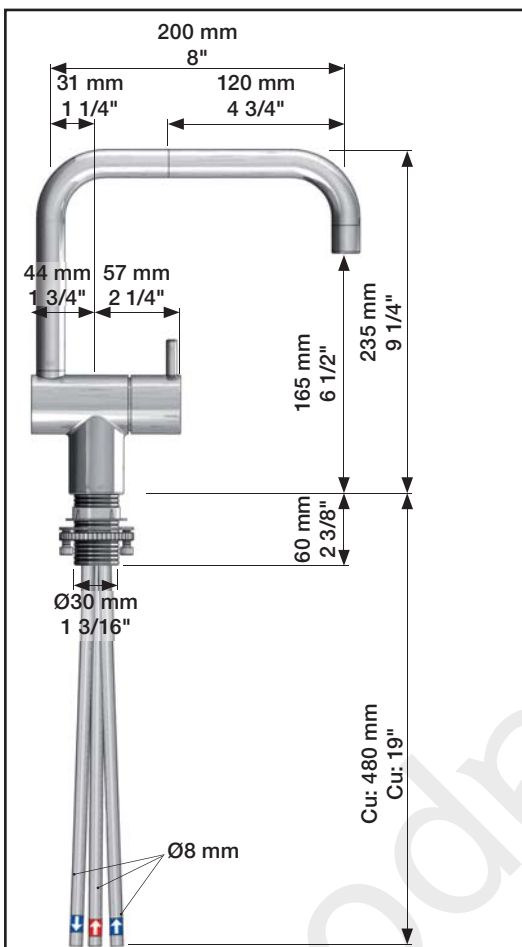

VOLA KV1EB

Fitting instruction
 Montageanleitung
 Monteringsvejledning
 Monteringsvægledning
 Montage hanleiding
 Manuel de montage

Data, 3 Bar:

l/min. Gal/min.
 KV1EB: 5,0* 1,3*

Max. 70°C, 158°F

Colour: paint + 16, 19, 20

- NR.10/L/M: VR20, VR22, VR273/L/M, VR294, VR295
- VR17LXK: VR15P, VR16LX, VR17L
- VR30/X: VR15P, VR16LX, VR17L, VR29, 4xVR31, VR35, VR1902 (F40) (and KV1EB from 1972 - 1996)
- VR132/X: VR15P, VR16LX, VR17L, 2xVR31, 2xVR558, VR1902 (2013 - 06. 2016)
- VR133/X: VR15P, VR16LX, VR17L, VR24, 4xVR31, VR113, VR1902 (1997 - 2012)
- VR230/X: VR15P, VR16LX, VR17L, 2xVR118, VR229, VR235, 4xVR558, VR1902 (06-2016 -)
- VR270K: VR161N, VR266A, VR270, VR562, VR569
- VR277K: VR22, VR269, VR277
- VR297/L/M: VR20, VR22, VR269, VR273/L/M, VR277, VR294, VR295, VR296
- VR433: VR261, VR263, VR440, VR442, 2xVR444