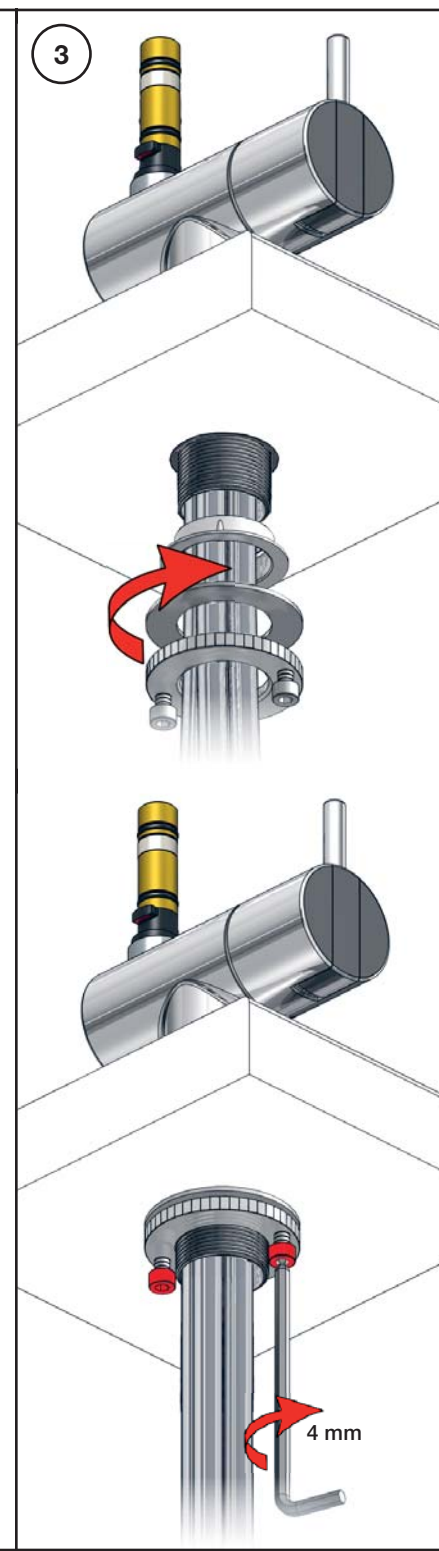

VOLA KV1EB

Fitting instruction
 Montageanleitung
 Monteringsvejledning
 Monteringsvægledning
 Montage hanleiding
 Manuel de montage

Data, 3 Bar:

l/min. Gal/min.
 KV1EB: 5,0* 1,3*

Max. 70°C, 158°F

Colour: paint + 16, 19, 20

- NR.10/L/M: VR20, VR22, VR273/L/M, VR294, VR295
- VR17LXK: VR15P, VR16LX, VR17L
- VR30/X: VR15P, VR16LX, VR17L, VR29, 4xVR31, VR35, VR1902 (F40) (and KV1EB from 1972 - 1996)
- VR132/X: VR15P, VR16LX, VR17L, 2xVR31, 2xVR558, VR1902 (2013 - 06. 2016)
- VR133/X: VR15P, VR16LX, VR17L, VR24, 4xVR31, VR113, VR1902 (1997 - 2012)
- VR230/X: VR15P, VR16LX, VR17L, 2xVR118, VR229, VR235, 4xVR558, VR1902 (06-2016 -)
- VR270K: VR161N, VR266A, VR270, VR562, VR569
- VR277K: VR22, VR269, VR277
- VR297/L/M: VR20, VR22, VR269, VR273/L/M, VR277, VR294, VR295, VR296
- VR433: VR261, VR263, VR440, VR442, 2xVR444