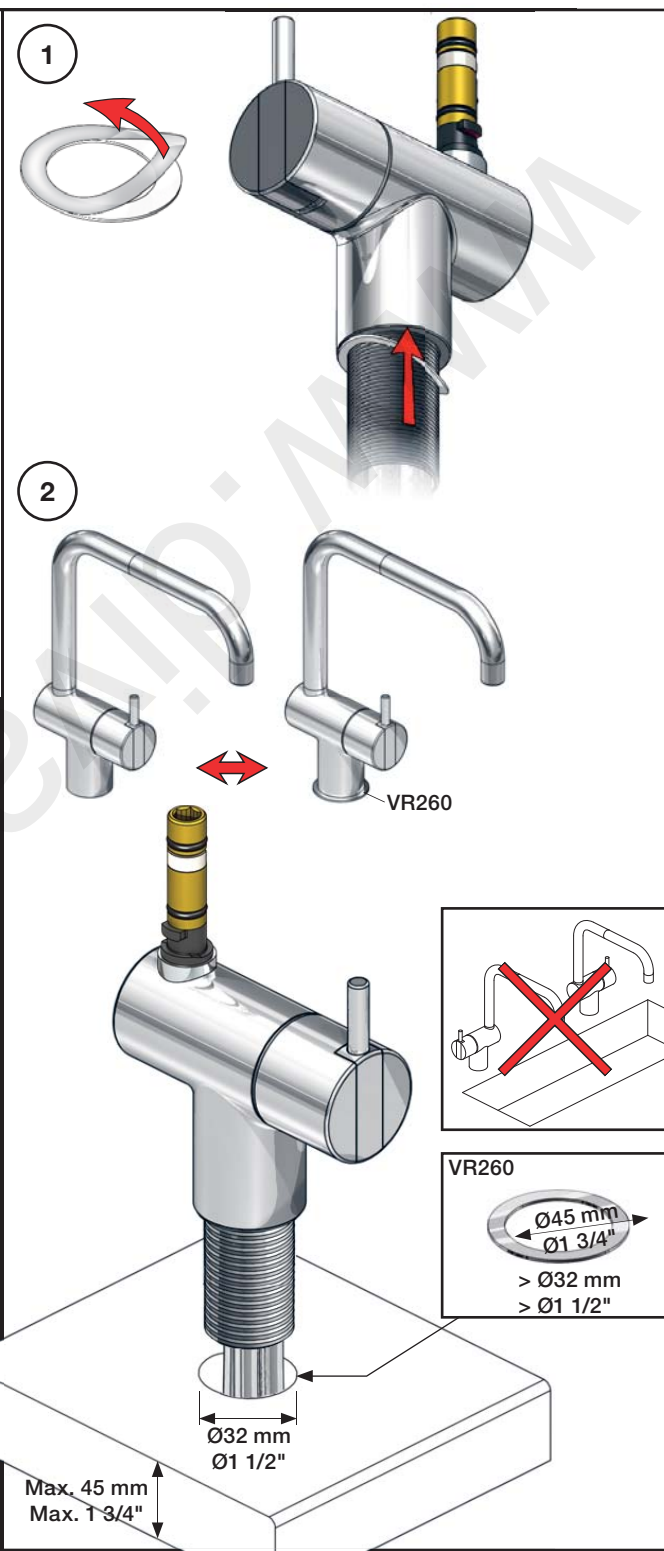

VOLA KV1EB

Fitting instruction
 Montageanleitung
 Monteringsvejledning
 Monteringsvægledning
 Montage hanleiding
 Manuel de montage

Data, 3 Bar:

l/min. Gal/min.
 KV1EB: 5,0* 1,3*

Max. 70°C, 158°F

Colour: paint + 16, 19, 20

- NR.10/L/M: VR20, VR22, VR273/L/M, VR294, VR295
- VR17LXK: VR15P, VR16LX, VR17L
- VR30/X: VR15P, VR16LX, VR17L, VR29, 4xVR31, VR35, VR1902 (F40) (and KV1EB from 1972 - 1996)
- VR132/X: VR15P, VR16LX, VR17L, 2xVR31, 2xVR558, VR1902 (2013 - 06. 2016)
- VR133/X: VR15P, VR16LX, VR17L, VR24, 4xVR31, VR113, VR1902 (1997 - 2012)
- VR230/X: VR15P, VR16LX, VR17L, 2xVR118, VR229, VR235, 4xVR558, VR1902 (06-2016 -)
- VR270K: VR161N, VR266A, VR270, VR562, VR569
- VR277K: VR22, VR269, VR277
- VR297/L/M: VR20, VR22, VR269, VR273/L/M, VR277, VR294, VR295, VR296
- VR433: VR261, VR263, VR440, VR442, 2xVR444