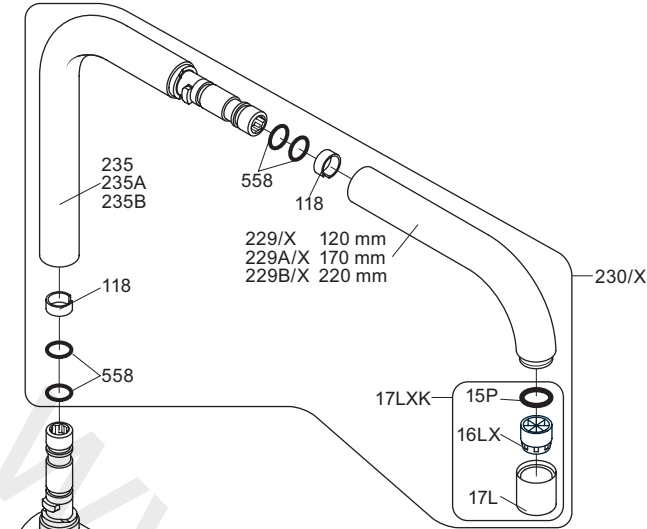

VOLA KV1EB

Fitting instruction
 Montageanleitung
 Monteringsvejledning
 Monteringsvægledning
 Montage hanleiding
 Manuel de montage

Data, 3 Bar:

l/min. Gal/min.
 KV1EB: 5,0* 1,3*

Max. 70°C, 158°F

Colour: paint + 16, 19, 20

- NR.10/L/M: VR20, VR22, VR273/L/M, VR294, VR295
- VR17LXK: VR15P, VR16LX, VR17L
- VR30/X: VR15P, VR16LX, VR17L, VR29, 4xVR31, VR35, VR1902 (F40) (and KV1EB from 1972 - 1996)
- VR132/X: VR15P, VR16LX, VR17L, 2xVR31, 2xVR558, VR1902 (2013 - 06. 2016)
- VR133/X: VR15P, VR16LX, VR17L, VR24, 4xVR31, VR113, VR1902 (1997 - 2012)
- VR230/X: VR15P, VR16LX, VR17L, 2xVR118, VR229, VR235, 4xVR558, VR1902 (06-2016 -)
- VR270K: VR161N, VR266A, VR270, VR562, VR569
- VR277K: VR22, VR269, VR277
- VR297/L/M: VR20, VR22, VR269, VR273/L/M, VR277, VR294, VR295, VR296
- VR433: VR261, VR263, VR440, VR442, 2xVR444