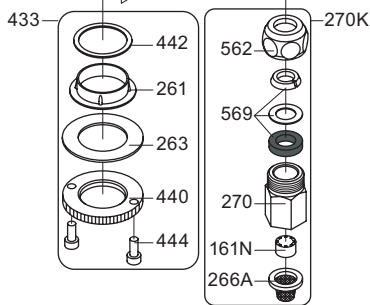

VOLA KV1EB

Fitting instruction
 Montageanleitung
 Monteringsvejledning
 Monteringsvægledning
 Montage hanleiding
 Manuel de montage

Data, 3 Bar:

l/min. Gal/min.
 KV1EB: 5,0* 1,3*

Max. 70°C, 158°F

Colour: paint + 16, 19, 20

- NR.10/L/M: VR20, VR22, VR273/L/M, VR294, VR295
- VR17LXK: VR15P, VR16LX, VR17L
- VR30/X: VR15P, VR16LX, VR17L, VR29, 4xVR31, VR35, VR1902 (F40) (and KV1EB from 1972 - 1996)
- VR132/X: VR15P, VR16LX, VR17L, 2xVR31, 2xVR558, VR1902 (2013 - 06. 2016)
- VR133/X: VR15P, VR16LX, VR17L, VR24, 4xVR31, VR113, VR1902 (1997 - 2012)
- VR230/X: VR15P, VR16LX, VR17L, 2xVR118, VR229, VR235, 4xVR558, VR1902 (06-2016 -)
- VR270K: VR161N, VR266A, VR270, VR562, VR569
- VR277K: VR22, VR269, VR277
- VR297/L/M: VR20, VR22, VR269, VR273/L/M, VR277, VR294, VR295, VR296
- VR433: VR261, VR263, VR440, VR442, 2xVR444