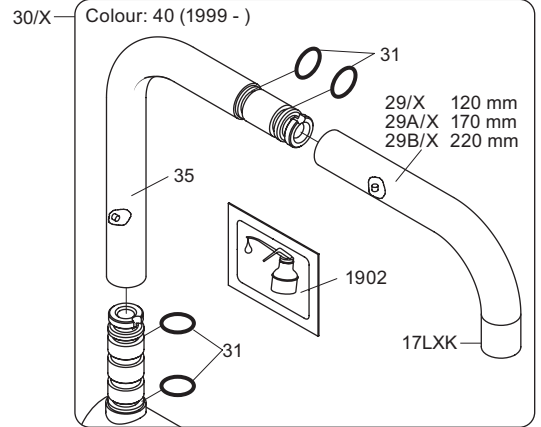

VOLA KV1EB

Fitting instruction
 Montageanleitung
 Monteringsvejledning
 Monteringsvægledning
 Montage hanleiding
 Manuel de montage

Data, 3 Bar:

l/min. Gal/min.
 KV1EB: 5,0* 1,3*

Max. 70°C, 158°F

Colour: paint + 16, 19, 20

- NR.10/L/M: VR20, VR22, VR273/L/M, VR294, VR295
- VR17LXK: VR15P, VR16LX, VR17L
- VR30/X: VR15P, VR16LX, VR17L, VR29, 4xVR31, VR35, VR1902 (F40) (and KV1EB from 1972 - 1996)
- VR132/X: VR15P, VR16LX, VR17L, 2xVR31, 2xVR558, VR1902 (2013 - 06. 2016)
- VR133/X: VR15P, VR16LX, VR17L, VR24, 4xVR31, VR113, VR1902 (1997 - 2012)
- VR230/X: VR15P, VR16LX, VR17L, 2xVR118, VR229, VR235, 4xVR558, VR1902 (06-2016 -)
- VR270K: VR161N, VR266A, VR270, VR562, VR569
- VR277K: VR22, VR269, VR277
- VR297/L/M: VR20, VR22, VR269, VR273/L/M, VR277, VR294, VR295, VR296
- VR433: VR261, VR263, VR440, VR442, 2xVR444