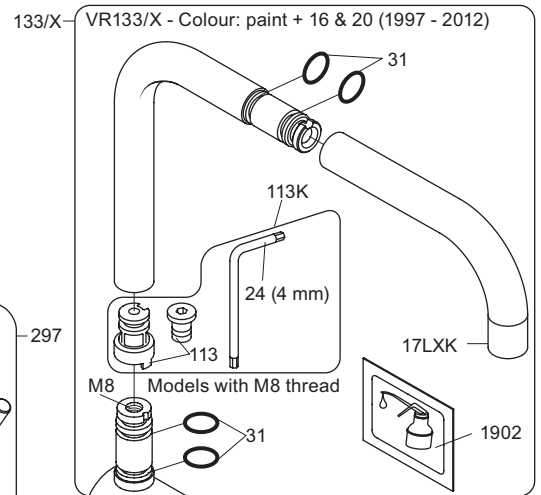

VOLA KV1EB

Fitting instruction
 Montageanleitung
 Monteringsvejledning
 Monteringsvægledning
 Montage hanleiding
 Manuel de montage

Data, 3 Bar:

l/min. Gal/min.
 KV1EB: 5,0* 1,3*

Max. 70°C, 158°F

Colour: paint + 16, 19, 20

- NR.10/L/M: VR20, VR22, VR273/L/M, VR294, VR295
- VR17LXK: VR15P, VR16LX, VR17L
- VR30/X: VR15P, VR16LX, VR17L, VR29, 4xVR31, VR35, VR1902 (F40) (and KV1EB from 1972 - 1996)
- VR132/X: VR15P, VR16LX, VR17L, 2xVR31, 2xVR558, VR1902 (2013 - 06. 2016)
- VR133/X: VR15P, VR16LX, VR17L, VR24, 4xVR31, VR113, VR1902 (1997 - 2012)
- VR230/X: VR15P, VR16LX, VR17L, 2xVR118, VR229, VR235, 4xVR558, VR1902 (06-2016 -)
- VR270K: VR161N, VR266A, VR270, VR562, VR569
- VR277K: VR22, VR269, VR277
- VR297/L/M: VR20, VR22, VR269, VR273/L/M, VR277, VR294, VR295, VR296
- VR433: VR261, VR263, VR440, VR442, 2xVR444