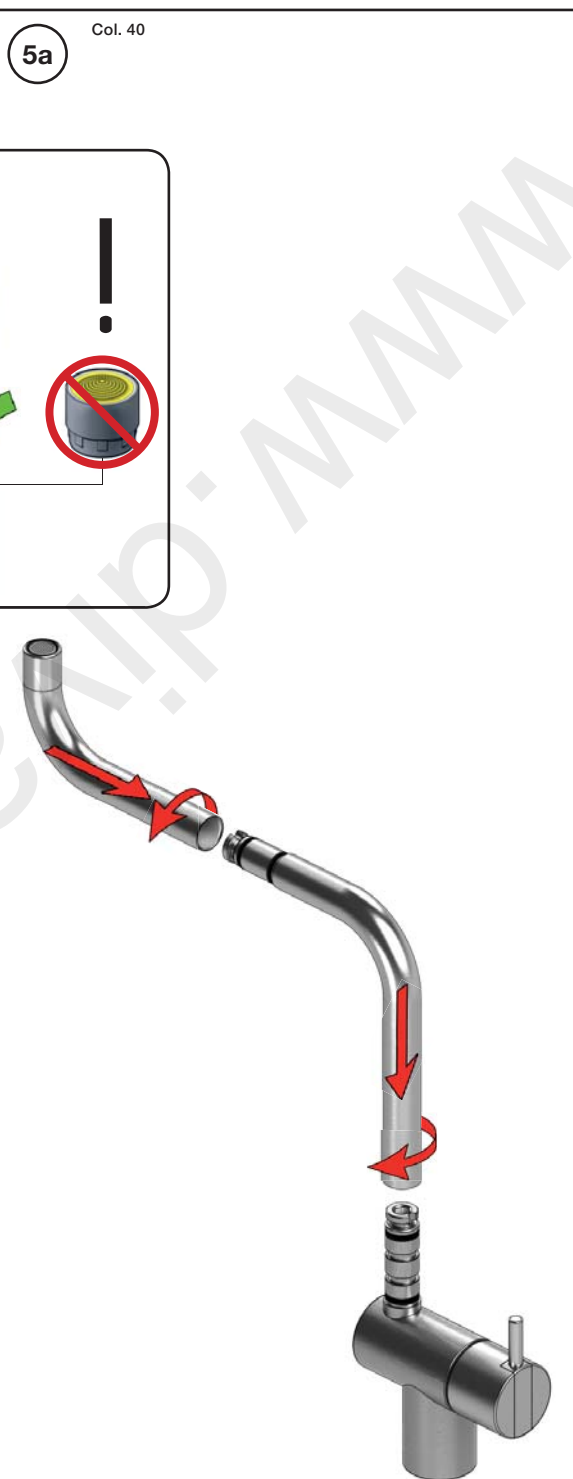

VOLA KV1EB

Fitting instruction
 Montageanleitung
 Monteringsvejledning
 Monteringsvægledning
 Montage hanleiding
 Manuel de montage

Data, 3 Bar:

l/min. Gal/min.
 KV1EB: 5,0* 1,3*

Max. 70°C, 158°F

Colour: paint + 16, 19, 20

- NR.10/L/M: VR20, VR22, VR273/L/M, VR294, VR295
- VR17LXK: VR15P, VR16LX, VR17L
- VR30/X: VR15P, VR16LX, VR17L, VR29, 4xVR31, VR35, VR1902 (F40) (and KV1EB from 1972 - 1996)
- VR132/X: VR15P, VR16LX, VR17L, 2xVR31, 2xVR558, VR1902 (2013 - 06. 2016)
- VR133/X: VR15P, VR16LX, VR17L, VR24, 4xVR31, VR113, VR1902 (1997 - 2012)
- VR230/X: VR15P, VR16LX, VR17L, 2xVR118, VR229, VR235, 4xVR558, VR1902 (06-2016 -)
- VR270K: VR161N, VR266A, VR270, VR562, VR569
- VR277K: VR22, VR269, VR277
- VR297/L/M: VR20, VR22, VR269, VR273/L/M, VR277, VR294, VR295, VR296
- VR433: VR261, VR263, VR440, VR442, 2xVR444