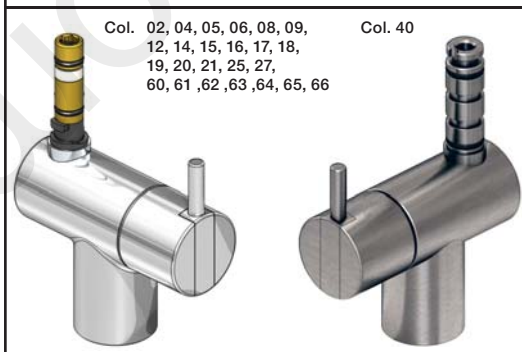

VOLA KV1EB

Fitting instruction
 Montageanleitung
 Monteringsvejledning
 Monteringsvægledning
 Montage hanleiding
 Manuel de montage

Data, 3 Bar:

l/min. Gal/min.
 KV1EB: 5,0* 1,3*

Max. 70°C, 158°F

Colour: paint + 16, 19, 20

- NR.10/L/M: VR20, VR22, VR273/L/M, VR294, VR295
- VR17LXK: VR15P, VR16LX, VR17L
- VR30/X: VR15P, VR16LX, VR17L, VR29, 4xVR31, VR35, VR1902 (F40) (and KV1EB from 1972 - 1996)
- VR132/X: VR15P, VR16LX, VR17L, 2xVR31, 2xVR558, VR1902 (2013 - 06. 2016)
- VR133/X: VR15P, VR16LX, VR17L, VR24, 4xVR31, VR113, VR1902 (1997 - 2012)
- VR230/X: VR15P, VR16LX, VR17L, 2xVR118, VR229, VR235, 4xVR558, VR1902 (06-2016 -)
- VR270K: VR161N, VR266A, VR270, VR562, VR569
- VR277K: VR22, VR269, VR277
- VR297/L/M: VR20, VR22, VR269, VR273/L/M, VR277, VR294, VR295, VR296
- VR433: VR261, VR263, VR440, VR442, 2xVR444