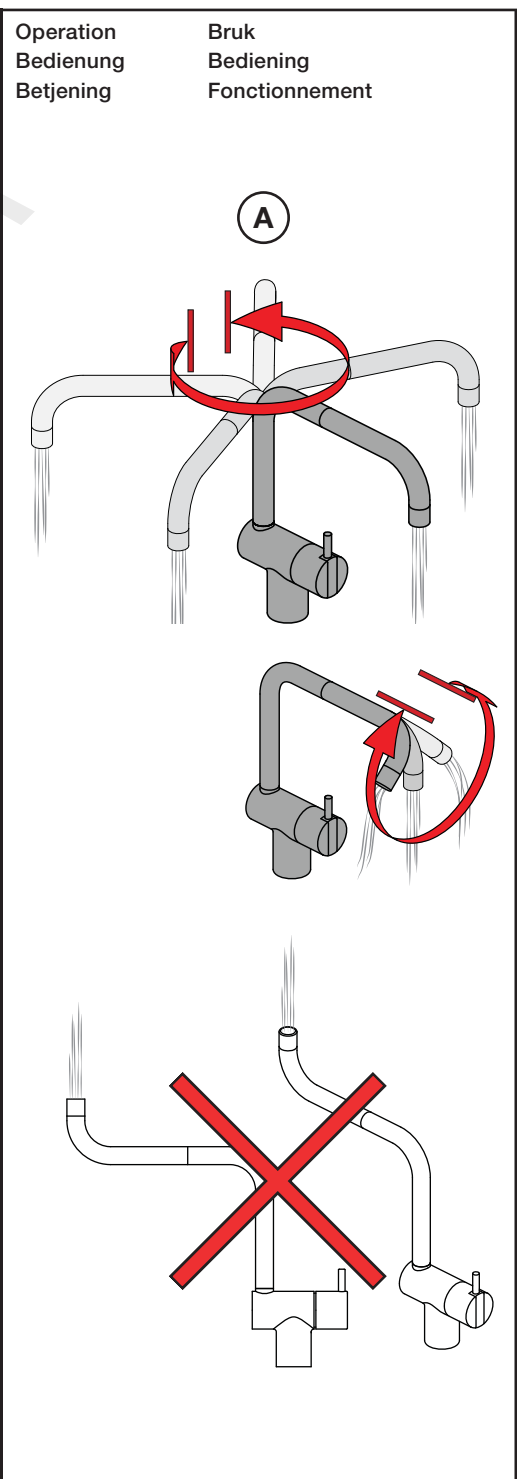

VOLA KV1EB

Fitting instruction
 Montageanleitung
 Monteringsvejledning
 Monteringsvægledning
 Montage hanleiding
 Manuel de montage

Data, 3 Bar:

l/min. Gal/min.
 KV1EB: 5,0* 1,3*

Max. 70°C, 158°F

Colour: paint + 16, 19, 20

- NR.10/L/M: VR20, VR22, VR273/L/M, VR294, VR295
- VR17LXK: VR15P, VR16LX, VR17L
- VR30/X: VR15P, VR16LX, VR17L, VR29, 4xVR31, VR35, VR1902 (F40) (and KV1EB from 1972 - 1996)
- VR132/X: VR15P, VR16LX, VR17L, 2xVR31, 2xVR558, VR1902 (2013 - 06. 2016)
- VR133/X: VR15P, VR16LX, VR17L, VR24, 4xVR31, VR113, VR1902 (1997 - 2012)
- VR230/X: VR15P, VR16LX, VR17L, 2xVR118, VR229, VR235, 4xVR558, VR1902 (06-2016 -)
- VR270K: VR161N, VR266A, VR270, VR562, VR569
- VR277K: VR22, VR269, VR277
- VR297/L/M: VR20, VR22, VR269, VR273/L/M, VR277, VR294, VR295, VR296
- VR433: VR261, VR263, VR440, VR442, 2xVR444