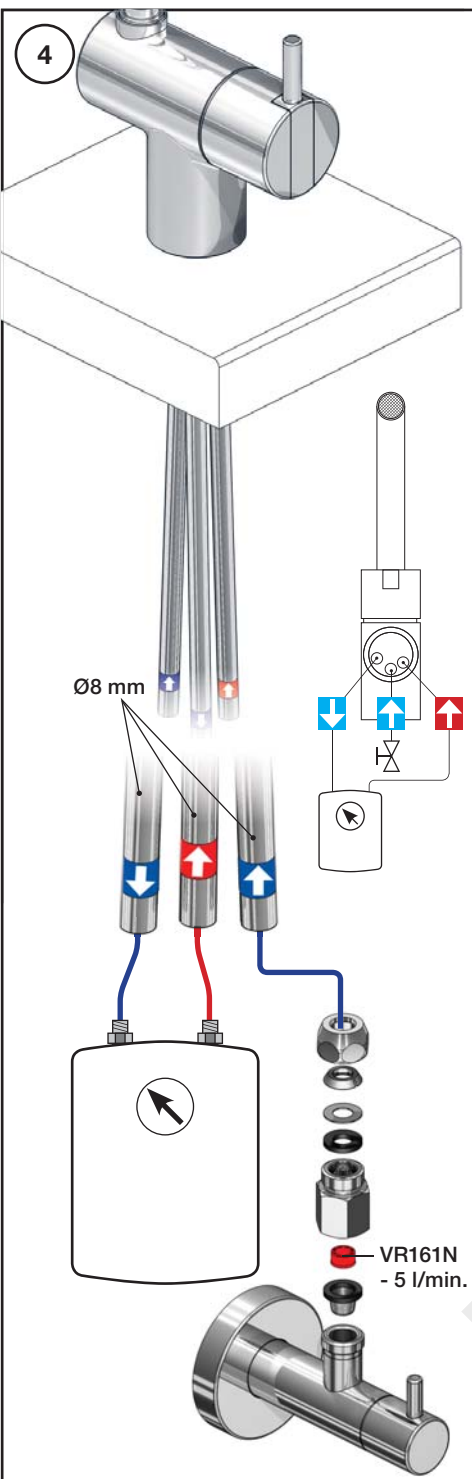

VOLA KV1EB

Fitting instruction
 Montageanleitung
 Monteringsvejledning
 Monteringsvægledning
 Montage hanleiding
 Manuel de montage

Data, 3 Bar:

l/min. Gal/min.
 KV1EB: 5,0* 1,3*

Max. 70°C, 158°F

Colour: paint + 16, 19, 20

- NR.10/L/M: VR20, VR22, VR273/L/M, VR294, VR295
- VR17LXK: VR15P, VR16LX, VR17L
- VR30/X: VR15P, VR16LX, VR17L, VR29, 4xVR31, VR35, VR1902 (F40) (and KV1EB from 1972 - 1996)
- VR132/X: VR15P, VR16LX, VR17L, 2xVR31, 2xVR558, VR1902 (2013 - 06. 2016)
- VR133/X: VR15P, VR16LX, VR17L, VR24, 4xVR31, VR113, VR1902 (1997 - 2012)
- VR230/X: VR15P, VR16LX, VR17L, 2xVR118, VR229, VR235, 4xVR558, VR1902 (06-2016 -)
- VR270K: VR161N, VR266A, VR270, VR562, VR569
- VR277K: VR22, VR269, VR277
- VR297/L/M: VR20, VR22, VR269, VR273/L/M, VR277, VR294, VR295, VR296
- VR433: VR261, VR263, VR440, VR442, 2xVR444