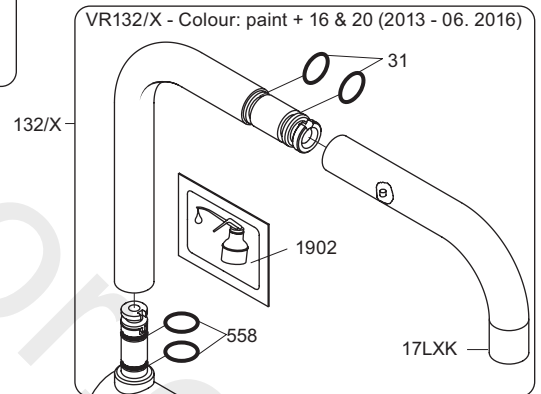

VOLA KV1EB

Fitting instruction
 Montageanleitung
 Monteringsvejledning
 Monteringsvægledning
 Montage hanleiding
 Manuel de montage

Data, 3 Bar:

l/min. Gal/min.
 KV1EB: 5,0* 1,3*

Max. 70°C, 158°F

Colour: paint + 16, 19, 20

- NR.10/L/M: VR20, VR22, VR273/L/M, VR294, VR295
- VR17LXK: VR15P, VR16LX, VR17L
- VR30/X: VR15P, VR16LX, VR17L, VR29, 4xVR31, VR35, VR1902 (F40) (and KV1EB from 1972 - 1996)
- VR132/X: VR15P, VR16LX, VR17L, 2xVR31, 2xVR558, VR1902 (2013 - 06. 2016)
- VR133/X: VR15P, VR16LX, VR17L, VR24, 4xVR31, VR113, VR1902 (1997 - 2012)
- VR230/X: VR15P, VR16LX, VR17L, 2xVR118, VR229, VR235, 4xVR558, VR1902 (06-2016 -)
- VR270K: VR161N, VR266A, VR270, VR562, VR569
- VR277K: VR22, VR269, VR277
- VR297/L/M: VR20, VR22, VR269, VR273/L/M, VR277, VR294, VR295, VR296
- VR433: VR261, VR263, VR440, VR442, 2xVR444