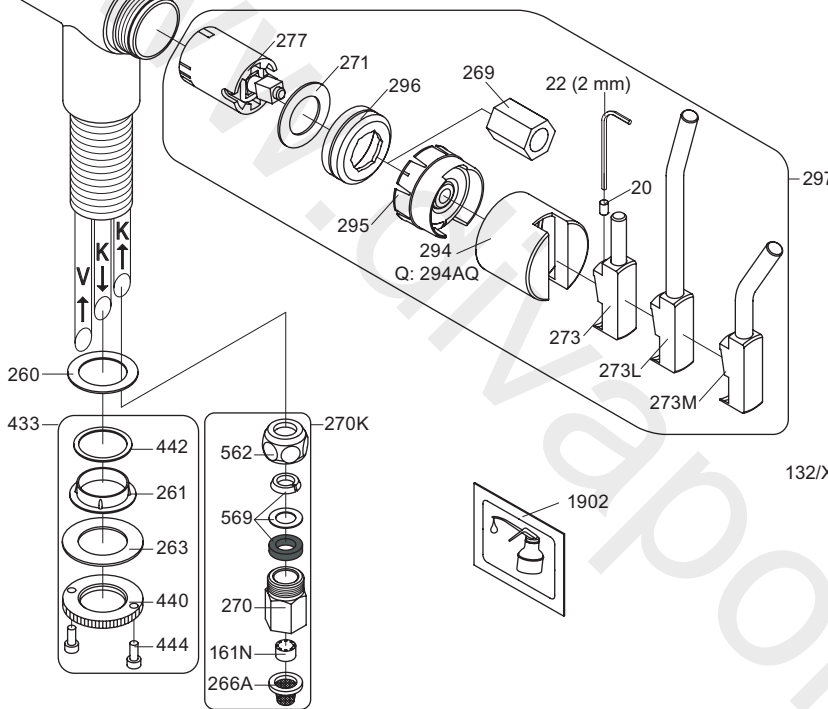

VOLA KV1EB

Fitting instruction
 Montageanleitung
 Monteringsvejledning
 Monteringsvægledning
 Montage hanleiding
 Manuel de montage

Data, 3 Bar:

l/min. Gal/min.
 KV1EB: 5,0* 1,3*

Max. 70°C, 158°F

Colour: paint + 16, 19, 20

- NR.10/L/M: VR20, VR22, VR273/L/M, VR294, VR295
- VR17LXK: VR15P, VR16LX, VR17L
- VR30/X: VR15P, VR16LX, VR17L, VR29, 4xVR31, VR35, VR1902 (F40) (and KV1EB from 1972 - 1996)
- VR132/X: VR15P, VR16LX, VR17L, 2xVR31, 2xVR558, VR1902 (2013 - 06. 2016)
- VR133/X: VR15P, VR16LX, VR17L, VR24, 4xVR31, VR113, VR1902 (1997 - 2012)
- VR230/X: VR15P, VR16LX, VR17L, 2xVR118, VR229, VR235, 4xVR558, VR1902 (06-2016 -)
- VR270K: VR161N, VR266A, VR270, VR562, VR569
- VR277K: VR22, VR269, VR277
- VR297/L/M: VR20, VR22, VR269, VR273/L/M, VR277, VR294, VR295, VR296
- VR433: VR261, VR263, VR440, VR442, 2xVR444