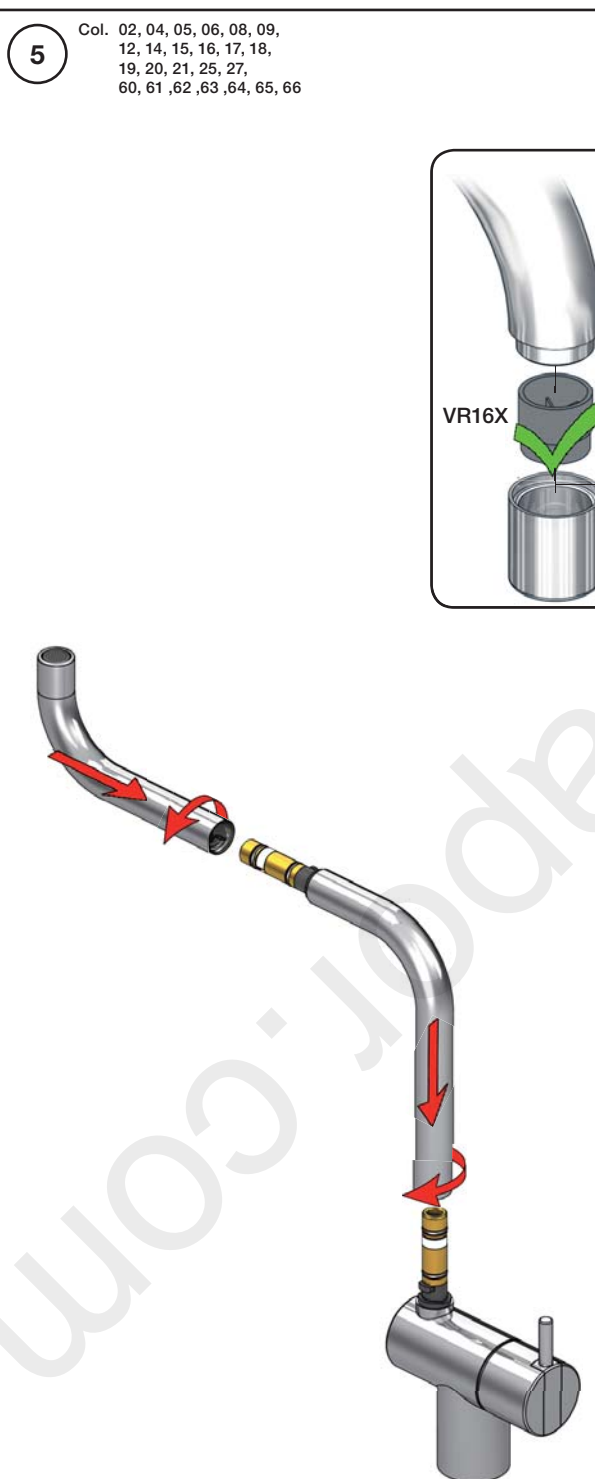

VOLA KV1EB

Fitting instruction
 Montageanleitung
 Monteringsvejledning
 Monteringsvægledning
 Montage hanleiding
 Manuel de montage

Data, 3 Bar:

l/min. Gal/min.
 KV1EB: 5,0* 1,3*

Max. 70°C, 158°F

Colour: paint + 16, 19, 20

- NR.10/L/M: VR20, VR22, VR273/L/M, VR294, VR295
- VR17LXK: VR15P, VR16LX, VR17L
- VR30/X: VR15P, VR16LX, VR17L, VR29, 4xVR31, VR35, VR1902 (F40) (and KV1EB from 1972 - 1996)
- VR132/X: VR15P, VR16LX, VR17L, 2xVR31, 2xVR558, VR1902 (2013 - 06. 2016)
- VR133/X: VR15P, VR16LX, VR17L, VR24, 4xVR31, VR113, VR1902 (1997 - 2012)
- VR230/X: VR15P, VR16LX, VR17L, 2xVR118, VR229, VR235, 4xVR558, VR1902 (06-2016 -)
- VR270K: VR161N, VR266A, VR270, VR562, VR569
- VR277K: VR22, VR269, VR277
- VR297/L/M: VR20, VR22, VR269, VR273/L/M, VR277, VR294, VR295, VR296
- VR433: VR261, VR263, VR440, VR442, 2xVR444