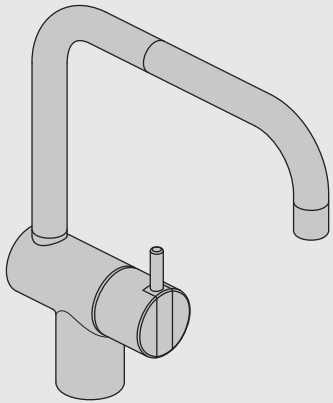

VOLA KV1EB

Fitting instruction
 Montageanleitung
 Monteringsvejledning
 Monteringsvægledning
 Montage hanleiding
 Manuel de montage

Data, 3 Bar:

l/min. Gal/min.
 KV1EB: 5,0* 1,3*

Max. 70°C, 158°F

Colour: paint + 16, 19, 20

- NR.10/L/M: VR20, VR22, VR273/L/M, VR294, VR295
- VR17LXK: VR15P, VR16LX, VR17L
- VR30/X: VR15P, VR16LX, VR17L, VR29, 4xVR31, VR35, VR1902 (F40) (and KV1EB from 1972 - 1996)
- VR132/X: VR15P, VR16LX, VR17L, 2xVR31, 2xVR558, VR1902 (2013 - 06. 2016)
- VR133/X: VR15P, VR16LX, VR17L, VR24, 4xVR31, VR113, VR1902 (1997 - 2012)
- VR230/X: VR15P, VR16LX, VR17L, 2xVR118, VR229, VR235, 4xVR558, VR1902 (06-2016 -)
- VR270K: VR161N, VR266A, VR270, VR562, VR569
- VR277K: VR22, VR269, VR277
- VR297/L/M: VR20, VR22, VR269, VR273/L/M, VR277, VR294, VR295, VR296
- VR433: VR261, VR263, VR440, VR442, 2xVR444