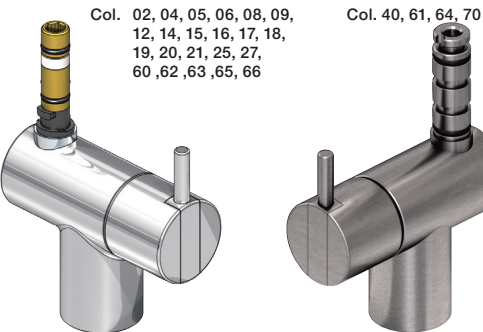

Data, 3 Bar /43.5 Psi:

	l/min.	Gal/min.
KV1:	9,0	2.4
KV1US:	4,5	1.2

Max. 65°C, 150°F

www.vola.com

mnt_KV1_V3_40998778
01-01-2023

vola