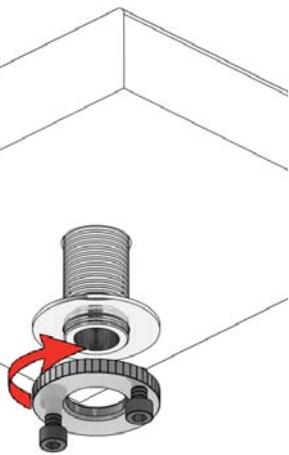

500 - 2500_V0_40998137
 01-01-2023

5 705230 492964

vola

Fitting instruction
 Montageanleitung
 Monteringsvejledning
 Monteringsvægledning
 Montage hanleiding
 Manuel de montage

3

4

5

Colour: 02, 04, 05, 06, 08, 09, 12, 14, 15, 16, 17,
18, 19, 20, 21, 25, 27, 60, 62, 63, 65, 66

Cu:
KV1: Ø10
KV1US: Ø3/8"
KV1Q: Ø3/8"

NR.10/L/M:	VR20, VR22, VR273/L/M, VR294, VR295
VR17L4K:	VR15P, VR16L4, VR17L (US Standard)
VR17L5K:	VR15P, VR16L5, VR17L
VR17L9K:	VR15P, VR16L9, VR17L
VR17LSK:	VR15P, VR16LS, VR17L
VR30:	VR15P, VR16L9, VR17L, VR29, 4xVR31, VR35, VR1902 (F40) (and KV1 from 1972 - 1996)
VR132:	VR15P, VR16L9, VR17L, 2xVR31, 2xVR558, VR1902 (2013 - 06. 2016)
VR133:	VR15P, VR16L9, VR17L, VR24, 4xVR31, VR113, VR1902 (1997 - 2012)
VR230:	VR15P, VR16L9, VR17L, 2xVR118, VR229, VR235, 4xVR558, VR1902 (06-2016 -)
VR117K:	VR116, VR117, VR118, 2xVR558, VR1902
VR277K:	VR22, VR269, VR277
VR297/L/M:	VR20, VR22, VR269, VR273/L/M, VR277, VR294, VR295, VR296
VR433:	VR261, VR263, VR440, VR442, 2xVR444

Colour: 02, 04, 05, 06, 08, 09, 12, 14, 15, 16, 17,
18, 19, 20, 21, 25, 27, 60, 62, 63, 65, 66

Cu:
KV1: Ø10
KV1US: Ø3/8"
KV1Q: Ø3/8"

- NR.10/L/M: VR20, VR22, VR273/L/M, VR294, VR295
 VR17L4K: VR15P, VR16L4, VR17L (US Standard)
 VR17L5K: VR15P, VR16L5, VR17L
 VR17L9K: VR15P, VR16L9, VR17L
 VR17LSK: VR15P, VR16LS, VR17L
 VR30: VR15P, VR16L9, VR17L, VR29, 4xVR31, VR35, VR1902 (F40) (and KV1 from 1972 - 1996)
 VR132: VR15P, VR16L9, VR17L, 2xVR31, 2xVR558, VR1902 (2013 - 06. 2016)
 VR133: VR15P, VR16L9, VR17L, VR24, 4xVR31, VR113, VR1902 (1997 - 2012)
 VR230: VR15P, VR16L9, VR17L, 2xVR118, VR229, VR235, 4xVR558, VR1902 (06-2016 -)
 VR117K: VR116, VR117, VR118, 2xVR558, VR1902
 VR277K: VR22, VR269, VR277
 VR297/L/M: VR20, VR22, VR269, VR273/L/M, VR277, VR294, VR295, VR296
 VR433: VR261, VR263, VR440, VR442, 2xVR444