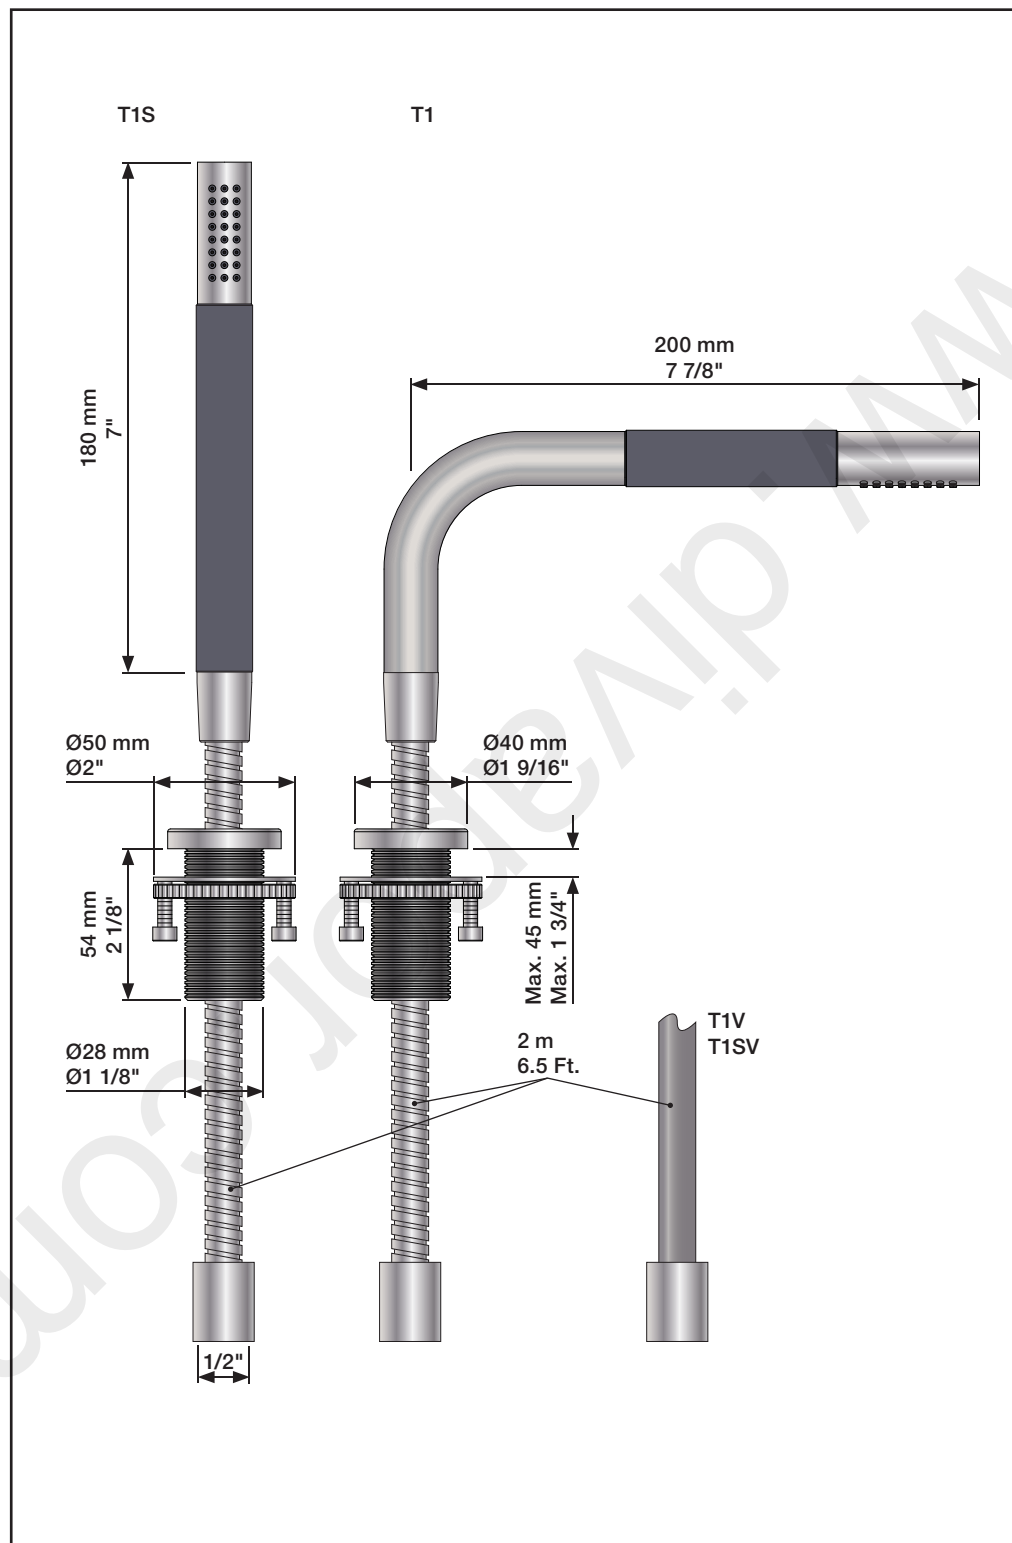

500 - 2500_V0_40998137
 01-01-2023

5 705230 492964

vola

Fitting instruction
 Montageanleitung
 Monteringsvejledning
 Monteringsvægledning
 Montage hanleiding
 Manuel de montage

3

4

5

Colour: 02, 04, 05, 06, 08, 09, 12, 14, 15, 16, 17,
18, 19, 20, 21, 25, 27, 60, 62, 63, 65, 66

Cu:
KV1: Ø10
KV1US: Ø3/8"
KV1Q: Ø3/8"

NR.10/L/M:	VR20, VR22, VR273/L/M, VR294, VR295
VR17L4K:	VR15P, VR16L4, VR17L (US Standard)
VR17L5K:	VR15P, VR16L5, VR17L
VR17L9K:	VR15P, VR16L9, VR17L
VR17LSK:	VR15P, VR16LS, VR17L
VR30:	VR15P, VR16L9, VR17L, VR29, 4xVR31, VR35, VR1902 (F40) (and KV1 from 1972 - 1996)
VR132:	VR15P, VR16L9, VR17L, 2xVR31, 2xVR558, VR1902 (2013 - 06. 2016)
VR133:	VR15P, VR16L9, VR17L, VR24, 4xVR31, VR113, VR1902 (1997 - 2012)
VR230:	VR15P, VR16L9, VR17L, 2xVR118, VR229, VR235, 4xVR558, VR1902 (06-2016 -)
VR117K:	VR116, VR117, VR118, 2xVR558, VR1902
VR277K:	VR22, VR269, VR277
VR297/L/M:	VR20, VR22, VR269, VR273/L/M, VR277, VR294, VR295, VR296
VR433:	VR261, VR263, VR440, VR442, 2xVR444

Colour: 02, 04, 05, 06, 08, 09, 12, 14, 15, 16, 17,
18, 19, 20, 21, 25, 27, 60, 62, 63, 65, 66

Cu:
KV1: Ø10
KV1US: Ø3/8"
KV1Q: Ø3/8"

- NR.10/L/M: VR20, VR22, VR273/L/M, VR294, VR295
 VR17L4K: VR15P, VR16L4, VR17L (US Standard)
 VR17L5K: VR15P, VR16L5, VR17L
 VR17L9K: VR15P, VR16L9, VR17L
 VR17LSK: VR15P, VR16LS, VR17L
 VR30: VR15P, VR16L9, VR17L, VR29, 4xVR31, VR35, VR1902 (F40) (and KV1 from 1972 - 1996)
 VR132: VR15P, VR16L9, VR17L, 2xVR31, 2xVR558, VR1902 (2013 - 06. 2016)
 VR133: VR15P, VR16L9, VR17L, VR24, 4xVR31, VR113, VR1902 (1997 - 2012)
 VR230: VR15P, VR16L9, VR17L, 2xVR118, VR229, VR235, 4xVR558, VR1902 (06-2016 -)
 VR117K: VR116, VR117, VR118, 2xVR558, VR1902
 VR277K: VR22, VR269, VR277
 VR297/L/M: VR20, VR22, VR269, VR273/L/M, VR277, VR294, VR295, VR296
 VR433: VR261, VR263, VR440, VR442, 2xVR444