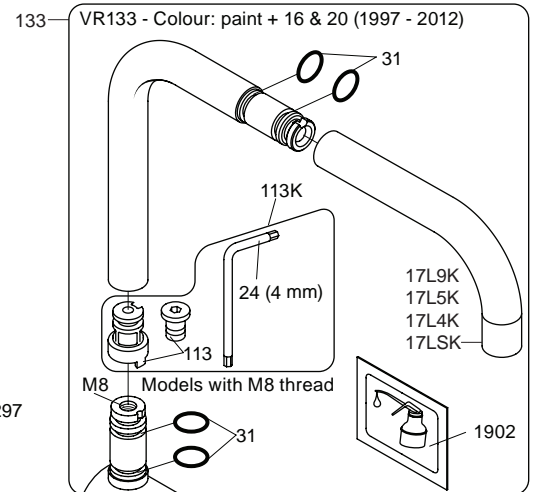

500 - 2500_V0_40998137
 01-01-2023

5 705230 492964

vola

Fitting instruction
 Montageanleitung
 Monteringsvejledning
 Monteringsvægledning
 Montage hanleiding
 Manuel de montage

3

4

5

Colour: 02, 04, 05, 06, 08, 09, 12, 14, 15, 16, 17,
18, 19, 20, 21, 25, 27, 60, 62, 63, 65, 66

Cu:
KV1: Ø10
KV1US: Ø3/8"
KV1Q: Ø3/8"

NR.10/L/M:	VR20, VR22, VR273/L/M, VR294, VR295
VR17L4K:	VR15P, VR16L4, VR17L (US Standard)
VR17L5K:	VR15P, VR16L5, VR17L
VR17L9K:	VR15P, VR16L9, VR17L
VR17LSK:	VR15P, VR16LS, VR17L
VR30:	VR15P, VR16L9, VR17L, VR29, 4xVR31, VR35, VR1902 (F40) (and KV1 from 1972 - 1996)
VR132:	VR15P, VR16L9, VR17L, 2xVR31, 2xVR558, VR1902 (2013 - 06. 2016)
VR133:	VR15P, VR16L9, VR17L, VR24, 4xVR31, VR113, VR1902 (1997 - 2012)
VR230:	VR15P, VR16L9, VR17L, 2xVR118, VR229, VR235, 4xVR558, VR1902 (06-2016 -)
VR117K:	VR116, VR117, VR118, 2xVR558, VR1902
VR277K:	VR22, VR269, VR277
VR297/L/M:	VR20, VR22, VR269, VR273/L/M, VR277, VR294, VR295, VR296
VR433:	VR261, VR263, VR440, VR442, 2xVR444

Colour: 02, 04, 05, 06, 08, 09, 12, 14, 15, 16, 17,
18, 19, 20, 21, 25, 27, 60, 62, 63, 65, 66

Cu:
KV1: Ø10
KV1US: Ø3/8"
KV1Q: Ø3/8"

- NR.10/L/M: VR20, VR22, VR273/L/M, VR294, VR295
 VR17L4K: VR15P, VR16L4, VR17L (US Standard)
 VR17L5K: VR15P, VR16L5, VR17L
 VR17L9K: VR15P, VR16L9, VR17L
 VR17LSK: VR15P, VR16LS, VR17L
 VR30: VR15P, VR16L9, VR17L, VR29, 4xVR31, VR35, VR1902 (F40) (and KV1 from 1972 - 1996)
 VR132: VR15P, VR16L9, VR17L, 2xVR31, 2xVR558, VR1902 (2013 - 06. 2016)
 VR133: VR15P, VR16L9, VR17L, VR24, 4xVR31, VR113, VR1902 (1997 - 2012)
 VR230: VR15P, VR16L9, VR17L, 2xVR118, VR229, VR235, 4xVR558, VR1902 (06-2016 -)
 VR117K: VR116, VR117, VR118, 2xVR558, VR1902
 VR277K: VR22, VR269, VR277
 VR297/L/M: VR20, VR22, VR269, VR273/L/M, VR277, VR294, VR295, VR296
 VR433: VR261, VR263, VR440, VR442, 2xVR444