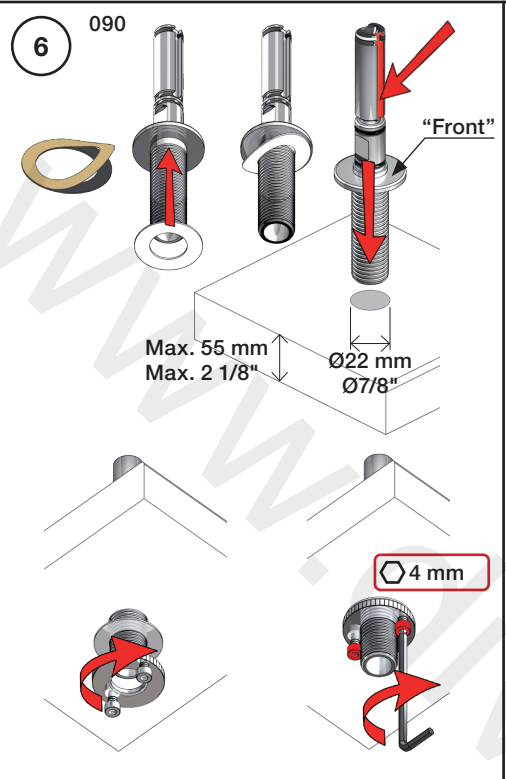

500 - 2500_V0_40998137
 01-01-2023

5 705230 492964

vola

Fitting instruction
 Montageanleitung
 Monteringsvejledning
 Monteringsvægledning
 Montage hanleiding
 Manuel de montage

3

4

5

Colour: 02, 04, 05, 06, 08, 09, 12, 14, 15, 16, 17,
18, 19, 20, 21, 25, 27, 60, 62, 63, 65, 66

Cu:
KV1: Ø10
KV1US: Ø3/8"
KV1Q: Ø3/8"

NR.10/L/M:	VR20, VR22, VR273/L/M, VR294, VR295
VR17L4K:	VR15P, VR16L4, VR17L (US Standard)
VR17L5K:	VR15P, VR16L5, VR17L
VR17L9K:	VR15P, VR16L9, VR17L
VR17LSK:	VR15P, VR16LS, VR17L
VR30:	VR15P, VR16L9, VR17L, VR29, 4xVR31, VR35, VR1902 (F40) (and KV1 from 1972 - 1996)
VR132:	VR15P, VR16L9, VR17L, 2xVR31, 2xVR558, VR1902 (2013 - 06. 2016)
VR133:	VR15P, VR16L9, VR17L, VR24, 4xVR31, VR113, VR1902 (1997 - 2012)
VR230:	VR15P, VR16L9, VR17L, 2xVR118, VR229, VR235, 4xVR558, VR1902 (06-2016 -)
VR117K:	VR116, VR117, VR118, 2xVR558, VR1902
VR277K:	VR22, VR269, VR277
VR297/L/M:	VR20, VR22, VR269, VR273/L/M, VR277, VR294, VR295, VR296
VR433:	VR261, VR263, VR440, VR442, 2xVR444

Colour: 02, 04, 05, 06, 08, 09, 12, 14, 15, 16, 17,
18, 19, 20, 21, 25, 27, 60, 62, 63, 65, 66

Cu:
KV1: Ø10
KV1US: Ø3/8"
KV1Q: Ø3/8"

- NR.10/L/M: VR20, VR22, VR273/L/M, VR294, VR295
 VR17L4K: VR15P, VR16L4, VR17L (US Standard)
 VR17L5K: VR15P, VR16L5, VR17L
 VR17L9K: VR15P, VR16L9, VR17L
 VR17LSK: VR15P, VR16LS, VR17L
 VR30: VR15P, VR16L9, VR17L, VR29, 4xVR31, VR35, VR1902 (F40) (and KV1 from 1972 - 1996)
 VR132: VR15P, VR16L9, VR17L, 2xVR31, 2xVR558, VR1902 (2013 - 06. 2016)
 VR133: VR15P, VR16L9, VR17L, VR24, 4xVR31, VR113, VR1902 (1997 - 2012)
 VR230: VR15P, VR16L9, VR17L, 2xVR118, VR229, VR235, 4xVR558, VR1902 (06-2016 -)
 VR117K: VR116, VR117, VR118, 2xVR558, VR1902
 VR277K: VR22, VR269, VR277
 VR297/L/M: VR20, VR22, VR269, VR273/L/M, VR277, VR294, VR295, VR296
 VR433: VR261, VR263, VR440, VR442, 2xVR444