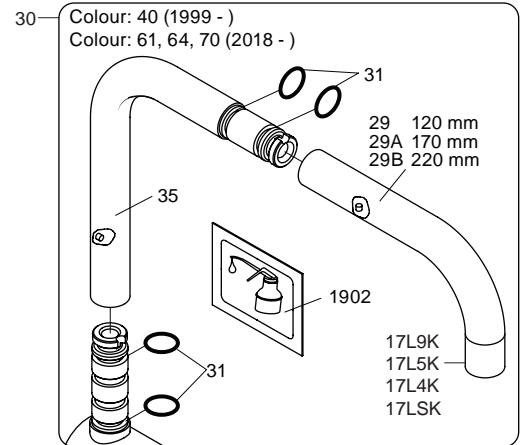

500 - 2500_V0_40998137
 01-01-2023

5 705230 492964

vola

Fitting instruction
 Montageanleitung
 Monteringsvejledning
 Monteringsvægledning
 Montage hanleiding
 Manuel de montage

3

4

5

Colour: 02, 04, 05, 06, 08, 09, 12, 14, 15, 16, 17,
18, 19, 20, 21, 25, 27, 60, 62, 63, 65, 66

Cu:
KV1: Ø10
KV1US: Ø3/8"
KV1Q: Ø3/8"

NR.10/L/M:	VR20, VR22, VR273/L/M, VR294, VR295
VR17L4K:	VR15P, VR16L4, VR17L (US Standard)
VR17L5K:	VR15P, VR16L5, VR17L
VR17L9K:	VR15P, VR16L9, VR17L
VR17LSK:	VR15P, VR16LS, VR17L
VR30:	VR15P, VR16L9, VR17L, VR29, 4xVR31, VR35, VR1902 (F40) (and KV1 from 1972 - 1996)
VR132:	VR15P, VR16L9, VR17L, 2xVR31, 2xVR558, VR1902 (2013 - 06. 2016)
VR133:	VR15P, VR16L9, VR17L, VR24, 4xVR31, VR113, VR1902 (1997 - 2012)
VR230:	VR15P, VR16L9, VR17L, 2xVR118, VR229, VR235, 4xVR558, VR1902 (06-2016 -)
VR117K:	VR116, VR117, VR118, 2xVR558, VR1902
VR277K:	VR22, VR269, VR277
VR297/L/M:	VR20, VR22, VR269, VR273/L/M, VR277, VR294, VR295, VR296
VR433:	VR261, VR263, VR440, VR442, 2xVR444

Colour: 02, 04, 05, 06, 08, 09, 12, 14, 15, 16, 17,
18, 19, 20, 21, 25, 27, 60, 62, 63, 65, 66

Cu:
KV1: Ø10
KV1US: Ø3/8"
KV1Q: Ø3/8"

- NR.10/L/M: VR20, VR22, VR273/L/M, VR294, VR295
 VR17L4K: VR15P, VR16L4, VR17L (US Standard)
 VR17L5K: VR15P, VR16L5, VR17L
 VR17L9K: VR15P, VR16L9, VR17L
 VR17LSK: VR15P, VR16LS, VR17L
 VR30: VR15P, VR16L9, VR17L, VR29, 4xVR31, VR35, VR1902 (F40) (and KV1 from 1972 - 1996)
 VR132: VR15P, VR16L9, VR17L, 2xVR31, 2xVR558, VR1902 (2013 - 06. 2016)
 VR133: VR15P, VR16L9, VR17L, VR24, 4xVR31, VR113, VR1902 (1997 - 2012)
 VR230: VR15P, VR16L9, VR17L, 2xVR118, VR229, VR235, 4xVR558, VR1902 (06-2016 -)
 VR117K: VR116, VR117, VR118, 2xVR558, VR1902
 VR277K: VR22, VR269, VR277
 VR297/L/M: VR20, VR22, VR269, VR273/L/M, VR277, VR294, VR295, VR296
 VR433: VR261, VR263, VR440, VR442, 2xVR444