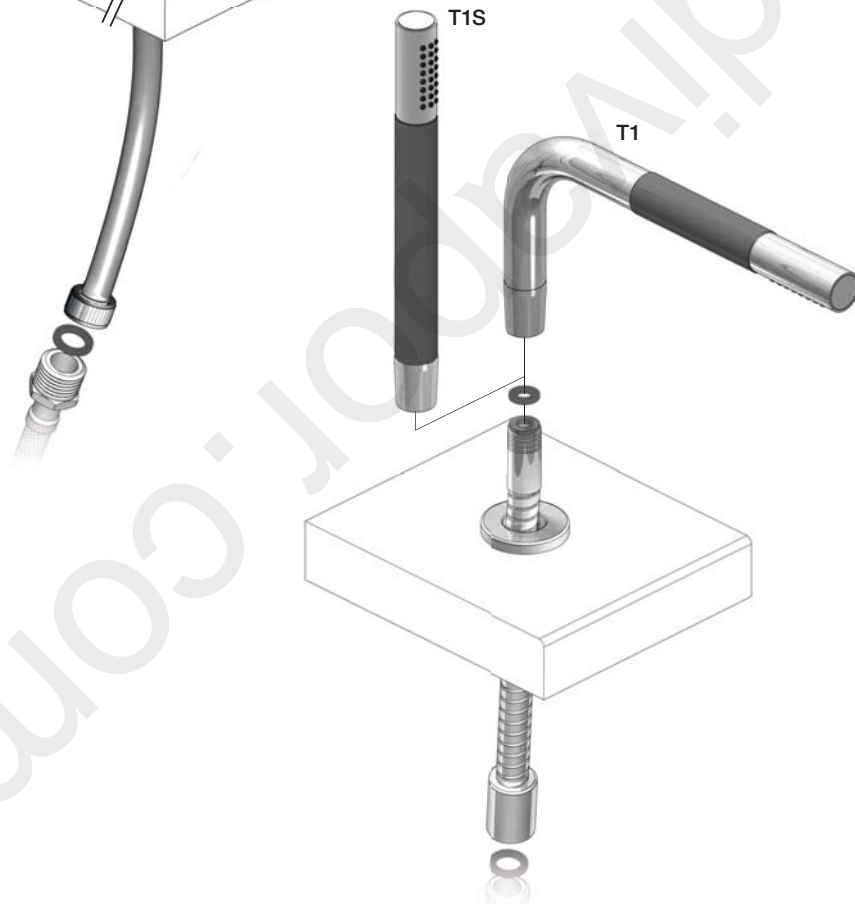

500 - 2500_V0_40998137
 01-01-2023

5 705230 492964

vola

Fitting instruction
 Montageanleitung
 Monteringsvejledning
 Monteringsvægledning
 Montage hanleiding
 Manuel de montage

3

4

5

Colour: 02, 04, 05, 06, 08, 09, 12, 14, 15, 16, 17,
18, 19, 20, 21, 25, 27, 60, 62, 63, 65, 66

Cu:
KV1: Ø10
KV1US: Ø3/8"
KV1Q: Ø3/8"

NR.10/L/M:	VR20, VR22, VR273/L/M, VR294, VR295
VR17L4K:	VR15P, VR16L4, VR17L (US Standard)
VR17L5K:	VR15P, VR16L5, VR17L
VR17L9K:	VR15P, VR16L9, VR17L
VR17LSK:	VR15P, VR16LS, VR17L
VR30:	VR15P, VR16L9, VR17L, VR29, 4xVR31, VR35, VR1902 (F40) (and KV1 from 1972 - 1996)
VR132:	VR15P, VR16L9, VR17L, 2xVR31, 2xVR558, VR1902 (2013 - 06. 2016)
VR133:	VR15P, VR16L9, VR17L, VR24, 4xVR31, VR113, VR1902 (1997 - 2012)
VR230:	VR15P, VR16L9, VR17L, 2xVR118, VR229, VR235, 4xVR558, VR1902 (06-2016 -)
VR117K:	VR116, VR117, VR118, 2xVR558, VR1902
VR277K:	VR22, VR269, VR277
VR297/L/M:	VR20, VR22, VR269, VR273/L/M, VR277, VR294, VR295, VR296
VR433:	VR261, VR263, VR440, VR442, 2xVR444

Colour: 02, 04, 05, 06, 08, 09, 12, 14, 15, 16, 17,
18, 19, 20, 21, 25, 27, 60, 62, 63, 65, 66

Cu:
KV1: Ø10
KV1US: Ø3/8"
KV1Q: Ø3/8"

- NR.10/L/M: VR20, VR22, VR273/L/M, VR294, VR295
 VR17L4K: VR15P, VR16L4, VR17L (US Standard)
 VR17L5K: VR15P, VR16L5, VR17L
 VR17L9K: VR15P, VR16L9, VR17L
 VR17LSK: VR15P, VR16LS, VR17L
 VR30: VR15P, VR16L9, VR17L, VR29, 4xVR31, VR35, VR1902 (F40) (and KV1 from 1972 - 1996)
 VR132: VR15P, VR16L9, VR17L, 2xVR31, 2xVR558, VR1902 (2013 - 06. 2016)
 VR133: VR15P, VR16L9, VR17L, VR24, 4xVR31, VR113, VR1902 (1997 - 2012)
 VR230: VR15P, VR16L9, VR17L, 2xVR118, VR229, VR235, 4xVR558, VR1902 (06-2016 -)
 VR117K: VR116, VR117, VR118, 2xVR558, VR1902
 VR277K: VR22, VR269, VR277
 VR297/L/M: VR20, VR22, VR269, VR273/L/M, VR277, VR294, VR295, VR296
 VR433: VR261, VR263, VR440, VR442, 2xVR444