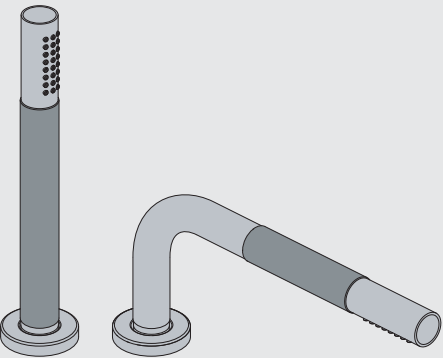

500 - 2500_V0_40998137
 01-01-2023

5 705230 492964

vola

Fitting instruction
 Montageanleitung
 Monteringsvejledning
 Monteringsvægledning
 Montage hanleiding
 Manuel de montage

3

4

5

Colour: 02, 04, 05, 06, 08, 09, 12, 14, 15, 16, 17,
18, 19, 20, 21, 25, 27, 60, 62, 63, 65, 66

Cu:
KV1: Ø10
KV1US: Ø3/8"
KV1Q: Ø3/8"

NR.10/L/M:	VR20, VR22, VR273/L/M, VR294, VR295
VR17L4K:	VR15P, VR16L4, VR17L (US Standard)
VR17L5K:	VR15P, VR16L5, VR17L
VR17L9K:	VR15P, VR16L9, VR17L
VR17LSK:	VR15P, VR16LS, VR17L
VR30:	VR15P, VR16L9, VR17L, VR29, 4xVR31, VR35, VR1902 (F40) (and KV1 from 1972 - 1996)
VR132:	VR15P, VR16L9, VR17L, 2xVR31, 2xVR558, VR1902 (2013 - 06. 2016)
VR133:	VR15P, VR16L9, VR17L, VR24, 4xVR31, VR113, VR1902 (1997 - 2012)
VR230:	VR15P, VR16L9, VR17L, 2xVR118, VR229, VR235, 4xVR558, VR1902 (06-2016 -)
VR117K:	VR116, VR117, VR118, 2xVR558, VR1902
VR277K:	VR22, VR269, VR277
VR297/L/M:	VR20, VR22, VR269, VR273/L/M, VR277, VR294, VR295, VR296
VR433:	VR261, VR263, VR440, VR442, 2xVR444