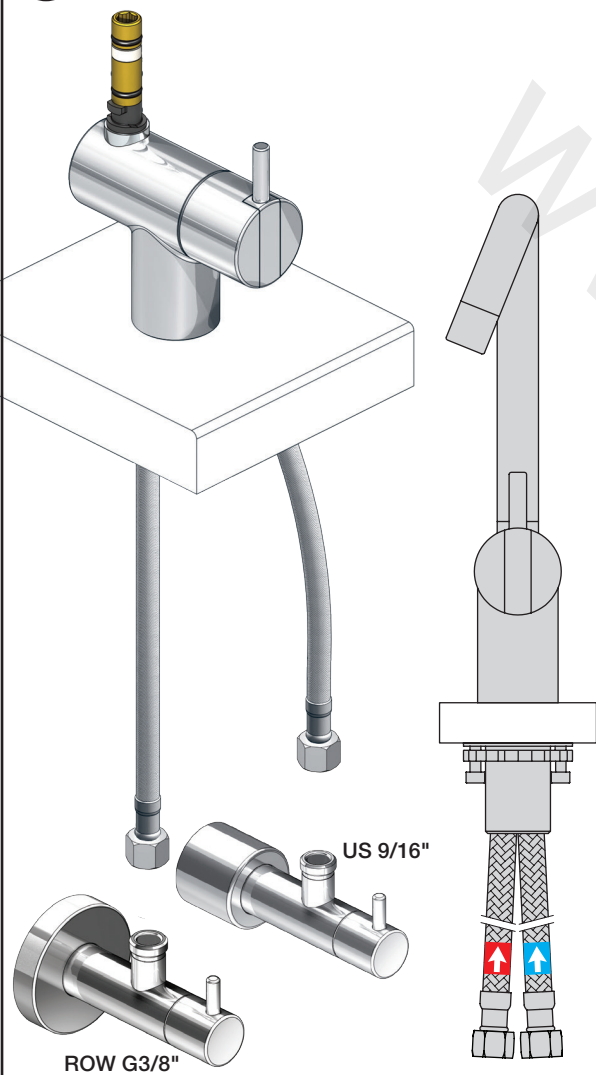

4

5

KV1L/KV1M

Operation
Bedienung
Betjening

Brak
Bedienung
Fonctionnement