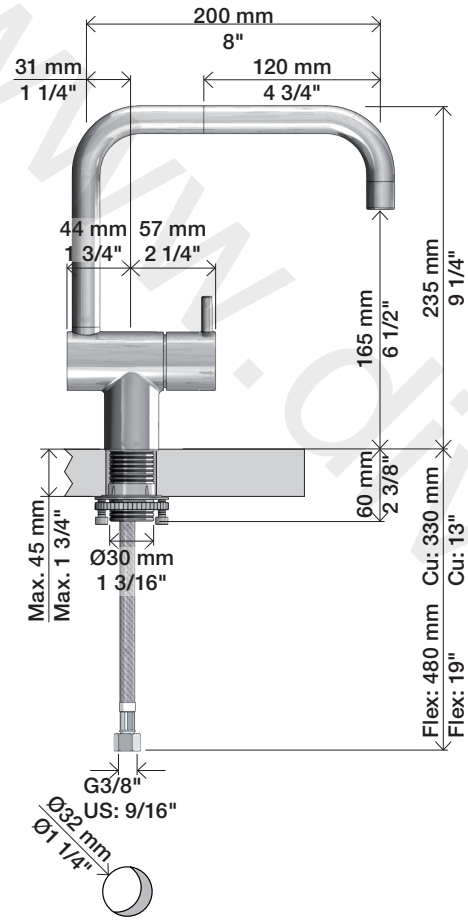

Data, 3 Bar /43.5 Psi:

	l/min.	Gal/min.
KV1:	9,0	2.4
KV1US:	4,5	1.2

Max. 65°C, 150°F

www.vola.com

mnt_KV1_V3_40998778
01-01-2023

vola