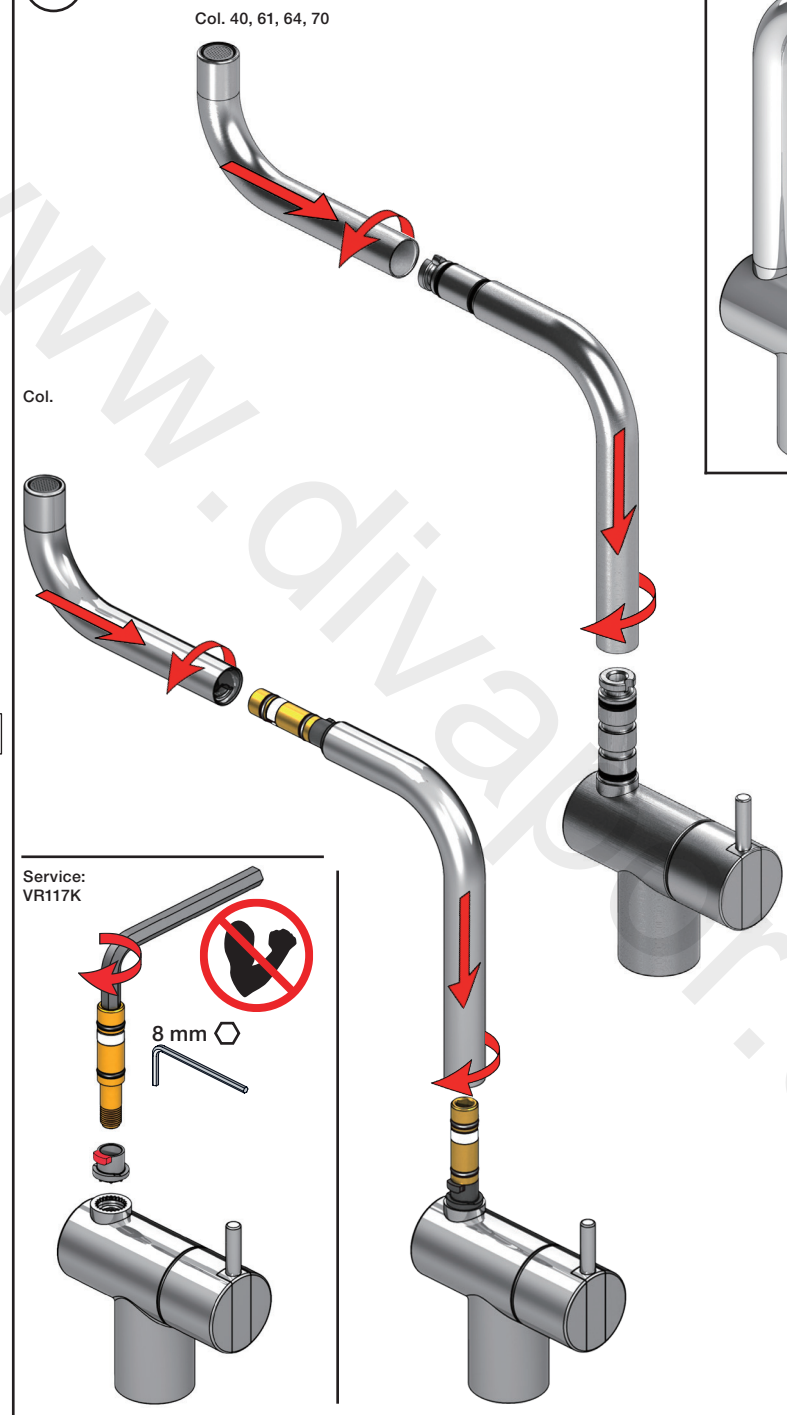

4

5

KV1L/KV1M

Operation
Bedienung
Betjening

Brak
Bedienung
Fonctionnement