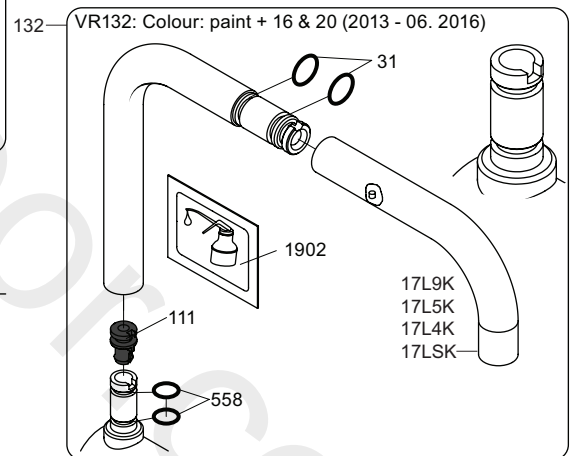

VOLA 500/M/L

Date
Jan. 23

Rev.
4

Sheet
SB 4.1

500:

- VR277K: VR22, VR269, VR277
 VR297: VR20, VR22, VR269, VR273, VR277, VR294, VR295, VR296
 VR434: 2xVR444, VR445, 2xVR455, VR502
 NR.10: VR20, VR22, VR273, VR294, VR295

Colour: 02, 04, 05, 06, 08, 09, 12, 14, 15, 16, 17,
18, 19, 20, 21, 25, 27, 60, 62, 63, 65, 66

Cu:
KV1: Ø10
KV1US: Ø3/8"
KV1Q: Ø3/8"

- NR.10/L/M: VR20, VR22, VR273/L/M, VR294, VR295
 VR17L4K: VR15P, VR16L4, VR17L (US Standard)
 VR17L5K: VR15P, VR16L5, VR17L
 VR17L9K: VR15P, VR16L9, VR17L
 VR17LSK: VR15P, VR16LS, VR17L
 VR30: VR15P, VR16L9, VR17L, VR29, 4xVR31, VR35, VR1902 (F40) (and KV1 from 1972 - 1996)
 VR132: VR15P, VR16L9, VR17L, 2xVR31, 2xVR558, VR1902 (2013 - 06. 2016)
 VR133: VR15P, VR16L9, VR17L, VR24, 4xVR31, VR113, VR1902 (1997 - 2012)
 VR230: VR15P, VR16L9, VR17L, 2xVR118, VR229, VR235, 4xVR558, VR1902 (06-2016 -)
 VR117K: VR116, VR117, VR118, 2xVR558, VR1902
 VR277K: VR22, VR269, VR277
 VR297/L/M: VR20, VR22, VR269, VR273/L/M, VR277, VR294, VR295, VR296
 VR433: VR261, VR263, VR440, VR442, 2xVR444