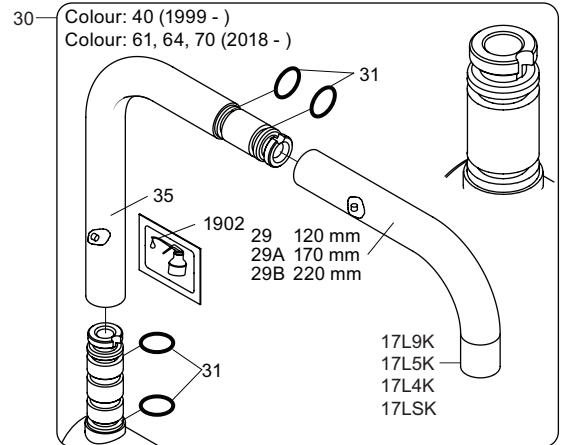

Colour: 02, 04, 05, 06, 08, 09, 12, 14, 15, 16, 17,
18, 19, 20, 21, 25, 27, 60, 62, 63, 65, 66

Cu:
KV1: Ø10
KV1US: Ø3/8"
KV1Q: Ø3/8"

- NR.10/L/M: VR20, VR22, VR273/L/M, VR294, VR295
 VR17L4K: VR15P, VR16L4, VR17L (US Standard)
 VR17L5K: VR15P, VR16L5, VR17L
 VR17L9K: VR15P, VR16L9, VR17L
 VR17LSK: VR15P, VR16LS, VR17L
 VR30: VR15P, VR16L9, VR17L, VR29, 4xVR31, VR35, VR1902 (F40) (and KV1 from 1972 - 1996)
 VR132: VR15P, VR16L9, VR17L, 2xVR31, 2xVR558, VR1902 (2013 - 06. 2016)
 VR133: VR15P, VR16L9, VR17L, VR24, 4xVR31, VR113, VR1902 (1997 - 2012)
 VR230: VR15P, VR16L9, VR17L, 2xVR118, VR229, VR235, 4xVR558, VR1902 (06-2016 -)
 VR117K: VR116, VR117, VR118, 2xVR558, VR1902
 VR277K: VR22, VR269, VR277
 VR297/L/M: VR20, VR22, VR269, VR273/L/M, VR277, VR294, VR295, VR296
 VR433: VR261, VR263, VR440, VR442, 2xVR444