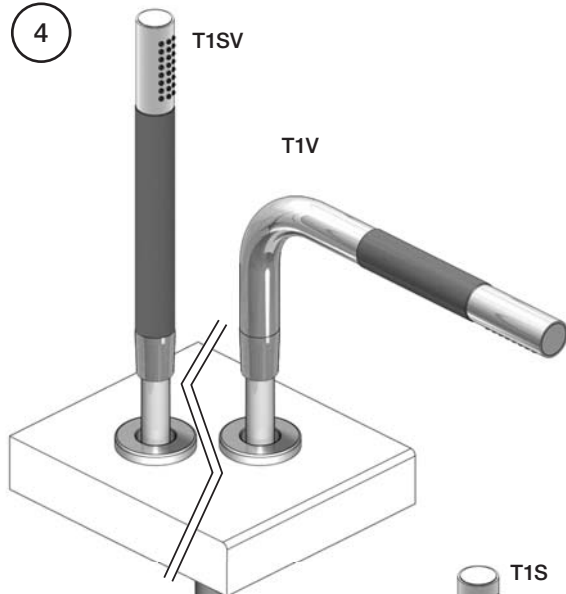

500 - 2500_V0_40998137
 01-01-2023

5 705230 492964

vola

Fitting instruction
 Montageanleitung
 Monteringsvejledning
 Monteringsvægledning
 Montage hanleiding
 Manuel de montage

3

4

5

Colour: 02, 04, 05, 06, 08, 09, 12, 14, 15, 16, 17,
18, 19, 20, 21, 25, 27, 60, 62, 63, 65, 66

Cu:
KV1: Ø10
KV1US: Ø3/8"
KV1Q: Ø3/8"

NR.10/L/M:	VR20, VR22, VR273/L/M, VR294, VR295
VR17L4K:	VR15P, VR16L4, VR17L (US Standard)
VR17L5K:	VR15P, VR16L5, VR17L
VR17L9K:	VR15P, VR16L9, VR17L
VR17LSK:	VR15P, VR16LS, VR17L
VR30:	VR15P, VR16L9, VR17L, VR29, 4xVR31, VR35, VR1902 (F40) (and KV1 from 1972 - 1996)
VR132:	VR15P, VR16L9, VR17L, 2xVR31, 2xVR558, VR1902 (2013 - 06. 2016)
VR133:	VR15P, VR16L9, VR17L, VR24, 4xVR31, VR113, VR1902 (1997 - 2012)
VR230:	VR15P, VR16L9, VR17L, 2xVR118, VR229, VR235, 4xVR558, VR1902 (06-2016 -)
VR117K:	VR116, VR117, VR118, 2xVR558, VR1902
VR277K:	VR22, VR269, VR277
VR297/L/M:	VR20, VR22, VR269, VR273/L/M, VR277, VR294, VR295, VR296
VR433:	VR261, VR263, VR440, VR442, 2xVR444

Colour: 02, 04, 05, 06, 08, 09, 12, 14, 15, 16, 17,
18, 19, 20, 21, 25, 27, 60, 62, 63, 65, 66

Cu:
KV1: Ø10
KV1US: Ø3/8"
KV1Q: Ø3/8"

- NR.10/L/M: VR20, VR22, VR273/L/M, VR294, VR295
 VR17L4K: VR15P, VR16L4, VR17L (US Standard)
 VR17L5K: VR15P, VR16L5, VR17L
 VR17L9K: VR15P, VR16L9, VR17L
 VR17LSK: VR15P, VR16LS, VR17L
 VR30: VR15P, VR16L9, VR17L, VR29, 4xVR31, VR35, VR1902 (F40) (and KV1 from 1972 - 1996)
 VR132: VR15P, VR16L9, VR17L, 2xVR31, 2xVR558, VR1902 (2013 - 06. 2016)
 VR133: VR15P, VR16L9, VR17L, VR24, 4xVR31, VR113, VR1902 (1997 - 2012)
 VR230: VR15P, VR16L9, VR17L, 2xVR118, VR229, VR235, 4xVR558, VR1902 (06-2016 -)
 VR117K: VR116, VR117, VR118, 2xVR558, VR1902
 VR277K: VR22, VR269, VR277
 VR297/L/M: VR20, VR22, VR269, VR273/L/M, VR277, VR294, VR295, VR296
 VR433: VR261, VR263, VR440, VR442, 2xVR444