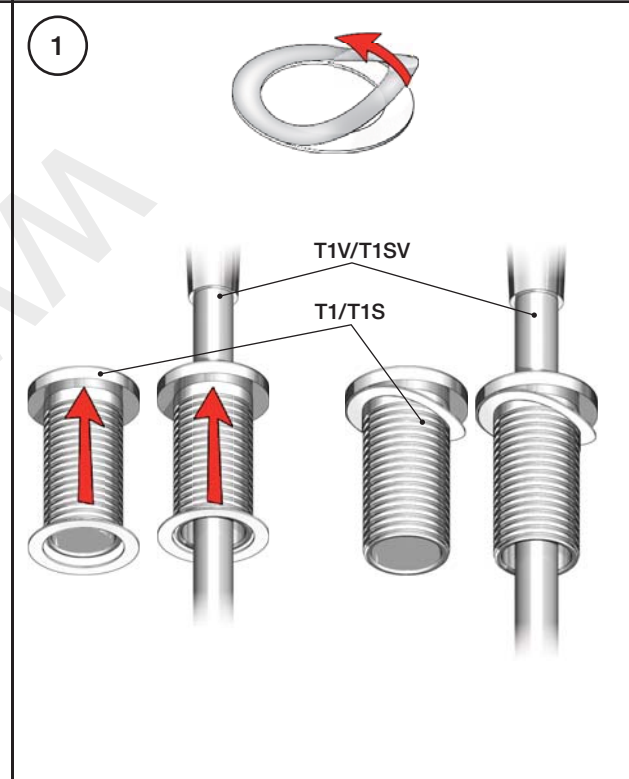

500 - 2500_V0_40998137
 01-01-2023

5 705230 492964

vola

Fitting instruction
 Montageanleitung
 Monteringsvejledning
 Monteringsvægledning
 Montage hanleiding
 Manuel de montage

3

4

5

Colour: 02, 04, 05, 06, 08, 09, 12, 14, 15, 16, 17,
18, 19, 20, 21, 25, 27, 60, 62, 63, 65, 66

Cu:
KV1: Ø10
KV1US: Ø3/8"
KV1Q: Ø3/8"

NR.10/L/M:	VR20, VR22, VR273/L/M, VR294, VR295
VR17L4K:	VR15P, VR16L4, VR17L (US Standard)
VR17L5K:	VR15P, VR16L5, VR17L
VR17L9K:	VR15P, VR16L9, VR17L
VR17LSK:	VR15P, VR16LS, VR17L
VR30:	VR15P, VR16L9, VR17L, VR29, 4xVR31, VR35, VR1902 (F40) (and KV1 from 1972 - 1996)
VR132:	VR15P, VR16L9, VR17L, 2xVR31, 2xVR558, VR1902 (2013 - 06. 2016)
VR133:	VR15P, VR16L9, VR17L, VR24, 4xVR31, VR113, VR1902 (1997 - 2012)
VR230:	VR15P, VR16L9, VR17L, 2xVR118, VR229, VR235, 4xVR558, VR1902 (06-2016 -)
VR117K:	VR116, VR117, VR118, 2xVR558, VR1902
VR277K:	VR22, VR269, VR277
VR297/L/M:	VR20, VR22, VR269, VR273/L/M, VR277, VR294, VR295, VR296
VR433:	VR261, VR263, VR440, VR442, 2xVR444

Colour: 02, 04, 05, 06, 08, 09, 12, 14, 15, 16, 17,
18, 19, 20, 21, 25, 27, 60, 62, 63, 65, 66

Cu:
KV1: Ø10
KV1US: Ø3/8"
KV1Q: Ø3/8"

- NR.10/L/M: VR20, VR22, VR273/L/M, VR294, VR295
 VR17L4K: VR15P, VR16L4, VR17L (US Standard)
 VR17L5K: VR15P, VR16L5, VR17L
 VR17L9K: VR15P, VR16L9, VR17L
 VR17LSK: VR15P, VR16LS, VR17L
 VR30: VR15P, VR16L9, VR17L, VR29, 4xVR31, VR35, VR1902 (F40) (and KV1 from 1972 - 1996)
 VR132: VR15P, VR16L9, VR17L, 2xVR31, 2xVR558, VR1902 (2013 - 06. 2016)
 VR133: VR15P, VR16L9, VR17L, VR24, 4xVR31, VR113, VR1902 (1997 - 2012)
 VR230: VR15P, VR16L9, VR17L, 2xVR118, VR229, VR235, 4xVR558, VR1902 (06-2016 -)
 VR117K: VR116, VR117, VR118, 2xVR558, VR1902
 VR277K: VR22, VR269, VR277
 VR297/L/M: VR20, VR22, VR269, VR273/L/M, VR277, VR294, VR295, VR296
 VR433: VR261, VR263, VR440, VR442, 2xVR444