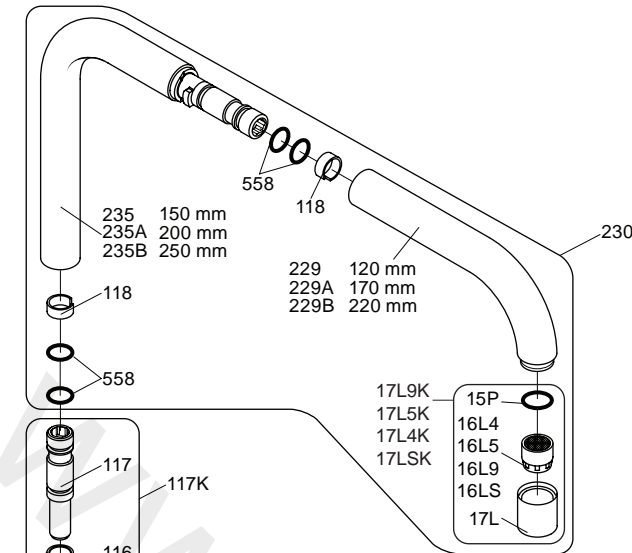

500 - 2500_V0_40998137
 01-01-2023

5 705230 492964

vola

Fitting instruction
 Montageanleitung
 Monteringsvejledning
 Monteringsvægledning
 Montage hanleiding
 Manuel de montage

3

4

5

Colour: 02, 04, 05, 06, 08, 09, 12, 14, 15, 16, 17,
18, 19, 20, 21, 25, 27, 60, 62, 63, 65, 66

Cu:
KV1: Ø10
KV1US: Ø3/8"
KV1Q: Ø3/8"

NR.10/L/M:	VR20, VR22, VR273/L/M, VR294, VR295
VR17L4K:	VR15P, VR16L4, VR17L (US Standard)
VR17L5K:	VR15P, VR16L5, VR17L
VR17L9K:	VR15P, VR16L9, VR17L
VR17LSK:	VR15P, VR16LS, VR17L
VR30:	VR15P, VR16L9, VR17L, VR29, 4xVR31, VR35, VR1902 (F40) (and KV1 from 1972 - 1996)
VR132:	VR15P, VR16L9, VR17L, 2xVR31, 2xVR558, VR1902 (2013 - 06. 2016)
VR133:	VR15P, VR16L9, VR17L, VR24, 4xVR31, VR113, VR1902 (1997 - 2012)
VR230:	VR15P, VR16L9, VR17L, 2xVR118, VR229, VR235, 4xVR558, VR1902 (06-2016 -)
VR117K:	VR116, VR117, VR118, 2xVR558, VR1902
VR277K:	VR22, VR269, VR277
VR297/L/M:	VR20, VR22, VR269, VR273/L/M, VR277, VR294, VR295, VR296
VR433:	VR261, VR263, VR440, VR442, 2xVR444

Colour: 02, 04, 05, 06, 08, 09, 12, 14, 15, 16, 17,
18, 19, 20, 21, 25, 27, 60, 62, 63, 65, 66

Cu:
KV1: Ø10
KV1US: Ø3/8"
KV1Q: Ø3/8"

- NR.10/L/M: VR20, VR22, VR273/L/M, VR294, VR295
 VR17L4K: VR15P, VR16L4, VR17L (US Standard)
 VR17L5K: VR15P, VR16L5, VR17L
 VR17L9K: VR15P, VR16L9, VR17L
 VR17LSK: VR15P, VR16LS, VR17L
 VR30: VR15P, VR16L9, VR17L, VR29, 4xVR31, VR35, VR1902 (F40) (and KV1 from 1972 - 1996)
 VR132: VR15P, VR16L9, VR17L, 2xVR31, 2xVR558, VR1902 (2013 - 06. 2016)
 VR133: VR15P, VR16L9, VR17L, VR24, 4xVR31, VR113, VR1902 (1997 - 2012)
 VR230: VR15P, VR16L9, VR17L, 2xVR118, VR229, VR235, 4xVR558, VR1902 (06-2016 -)
 VR117K: VR116, VR117, VR118, 2xVR558, VR1902
 VR277K: VR22, VR269, VR277
 VR297/L/M: VR20, VR22, VR269, VR273/L/M, VR277, VR294, VR295, VR296
 VR433: VR261, VR263, VR440, VR442, 2xVR444