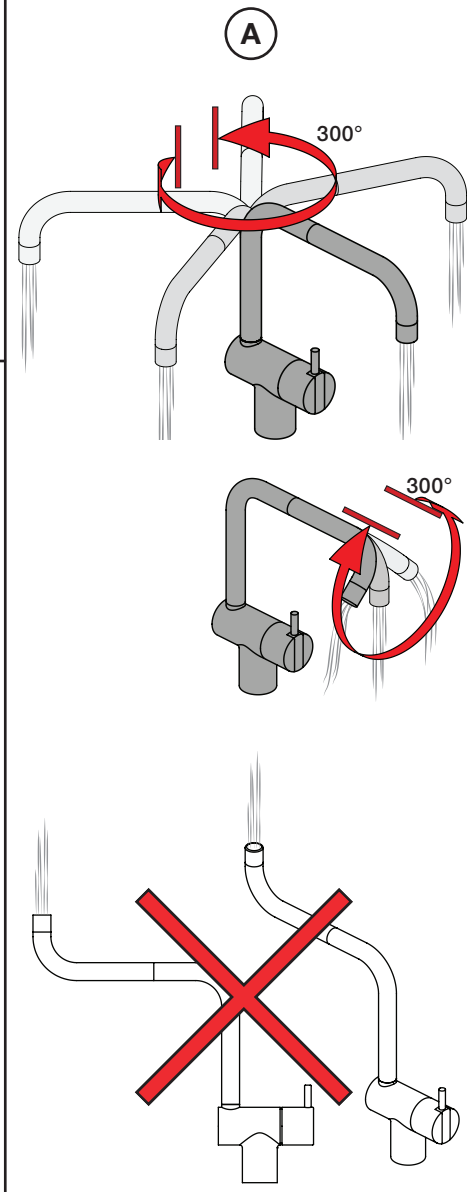

VOLA KV1

Fitting instruction
 Montageanleitung
 Monteringsvejledning
 Monteringsvægledning
 Montage hanleiding
 Manuel de montage

 **GODKENDT
 TIL DRILLEKVVAND**
 04/00019
 04/00021

Data, 3 Bar /43.5 Psi:

Operation
Bedienung
Betjening

Brak
Bedienung
Fonctionnement

VOLA 500, 590, 500T1
 VOLA 2500
 VOLA SC1, SC3, SC5, SC7, SC9, SC10, SC12

Fitting instruction
 Montageanleitung
 Monteringsvejledning
 Monteringsvægledning
 Montage hanleiding
 Manuel de montage

Cu:
KV1: Ø10
KV1US: Ø3/8"
KV1Q: Ø3/8"

NR.10/L/M:	VR20, VR22, VR273/L/M, VR294, VR295
VR17L4K:	VR15P, VR16L4, VR17L (US Standard)
VR17L5K:	VR15P, VR16L5, VR17L
VR17L9K:	VR15P, VR16L9, VR17L
VR17LSK:	VR15P, VR16LS, VR17L
VR30:	VR15P, VR16L9, VR17L, VR29, 4xVR31, VR35, VR1902 (F40) (and KV1 from 1972 - 1996)
VR132:	VR15P, VR16L9, VR17L, 2xVR31, 2xVR558, VR1902 (2013 - 06. 2016)
VR133:	VR15P, VR16L9, VR17L, VR24, 4xVR31, VR113, VR1902 (1997 - 2012)
VR230:	VR15P, VR16L9, VR17L, 2xVR118, VR229, VR235, 4xVR558, VR1902 (06-2016 -)
VR117K:	VR116, VR117, VR118, 2xVR558, VR1902
VR277K:	VR22, VR269, VR277
VR297/L/M:	VR20, VR22, VR269, VR273/L/M, VR277, VR294, VR295, VR296
VR433:	VR261, VR263, VR440, VR442, 2xVR444

Colour: 02, 04, 05, 06, 08, 09, 12, 14, 15, 16, 17,
18, 19, 20, 21, 25, 27, 60, 62, 63, 65, 66

Cu:
KV1: Ø10
KV1US: Ø3/8"
KV1Q: Ø3/8"

- NR.10/L/M: VR20, VR22, VR273/L/M, VR294, VR295
 VR17L4K: VR15P, VR16L4, VR17L (US Standard)
 VR17L5K: VR15P, VR16L5, VR17L
 VR17L9K: VR15P, VR16L9, VR17L
 VR17LSK: VR15P, VR16LS, VR17L
 VR30: VR15P, VR16L9, VR17L, VR29, 4xVR31, VR35, VR1902 (F40) (and KV1 from 1972 - 1996)
 VR132: VR15P, VR16L9, VR17L, 2xVR31, 2xVR558, VR1902 (2013 - 06. 2016)
 VR133: VR15P, VR16L9, VR17L, VR24, 4xVR31, VR113, VR1902 (1997 - 2012)
 VR230: VR15P, VR16L9, VR17L, 2xVR118, VR229, VR235, 4xVR558, VR1902 (06-2016 -)
 VR117K: VR116, VR117, VR118, 2xVR558, VR1902
 VR277K: VR22, VR269, VR277
 VR297/L/M: VR20, VR22, VR269, VR273/L/M, VR277, VR294, VR295, VR296
 VR433: VR261, VR263, VR440, VR442, 2xVR444