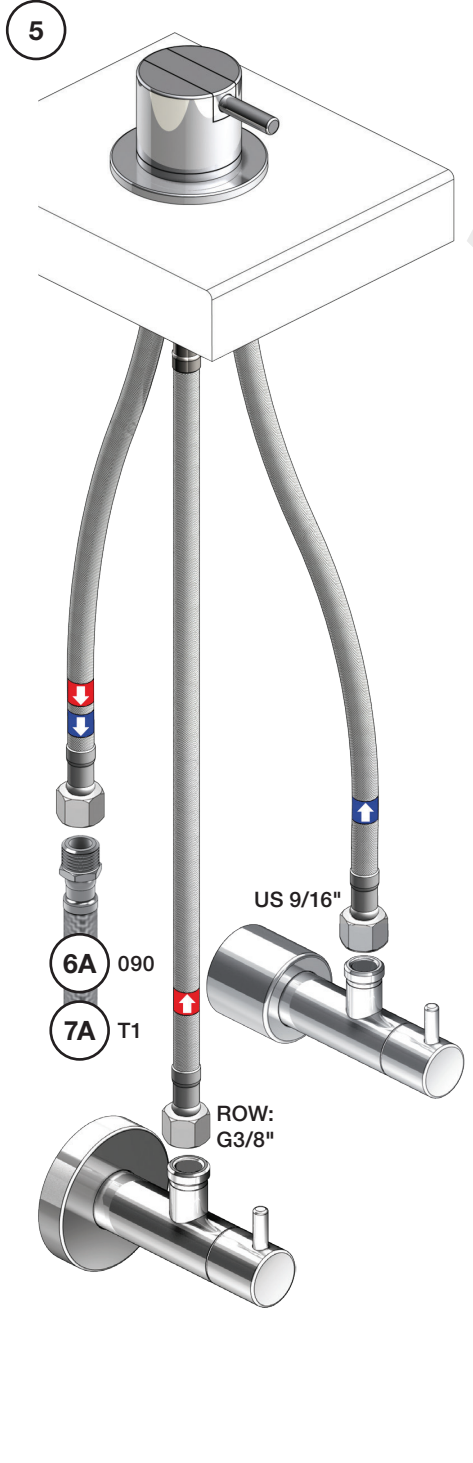

500 - 2500_V0_40998137
 01-01-2023

5 705230 492964

vola

Fitting instruction
 Montageanleitung
 Monteringsvejledning
 Monteringsvægledning
 Montage hanleiding
 Manuel de montage

3

4

5

Colour: 02, 04, 05, 06, 08, 09, 12, 14, 15, 16, 17,
18, 19, 20, 21, 25, 27, 60, 62, 63, 65, 66

Cu:
KV1: Ø10
KV1US: Ø3/8"
KV1Q: Ø3/8"

NR.10/L/M:	VR20, VR22, VR273/L/M, VR294, VR295
VR17L4K:	VR15P, VR16L4, VR17L (US Standard)
VR17L5K:	VR15P, VR16L5, VR17L
VR17L9K:	VR15P, VR16L9, VR17L
VR17LSK:	VR15P, VR16LS, VR17L
VR30:	VR15P, VR16L9, VR17L, VR29, 4xVR31, VR35, VR1902 (F40) (and KV1 from 1972 - 1996)
VR132:	VR15P, VR16L9, VR17L, 2xVR31, 2xVR558, VR1902 (2013 - 06. 2016)
VR133:	VR15P, VR16L9, VR17L, VR24, 4xVR31, VR113, VR1902 (1997 - 2012)
VR230:	VR15P, VR16L9, VR17L, 2xVR118, VR229, VR235, 4xVR558, VR1902 (06-2016 -)
VR117K:	VR116, VR117, VR118, 2xVR558, VR1902
VR277K:	VR22, VR269, VR277
VR297/L/M:	VR20, VR22, VR269, VR273/L/M, VR277, VR294, VR295, VR296
VR433:	VR261, VR263, VR440, VR442, 2xVR444

Colour: 02, 04, 05, 06, 08, 09, 12, 14, 15, 16, 17,
18, 19, 20, 21, 25, 27, 60, 62, 63, 65, 66

Cu:
KV1: Ø10
KV1US: Ø3/8"
KV1Q: Ø3/8"

- NR.10/L/M: VR20, VR22, VR273/L/M, VR294, VR295
 VR17L4K: VR15P, VR16L4, VR17L (US Standard)
 VR17L5K: VR15P, VR16L5, VR17L
 VR17L9K: VR15P, VR16L9, VR17L
 VR17LSK: VR15P, VR16LS, VR17L
 VR30: VR15P, VR16L9, VR17L, VR29, 4xVR31, VR35, VR1902 (F40) (and KV1 from 1972 - 1996)
 VR132: VR15P, VR16L9, VR17L, 2xVR31, 2xVR558, VR1902 (2013 - 06. 2016)
 VR133: VR15P, VR16L9, VR17L, VR24, 4xVR31, VR113, VR1902 (1997 - 2012)
 VR230: VR15P, VR16L9, VR17L, 2xVR118, VR229, VR235, 4xVR558, VR1902 (06-2016 -)
 VR117K: VR116, VR117, VR118, 2xVR558, VR1902
 VR277K: VR22, VR269, VR277
 VR297/L/M: VR20, VR22, VR269, VR273/L/M, VR277, VR294, VR295, VR296
 VR433: VR261, VR263, VR440, VR442, 2xVR444