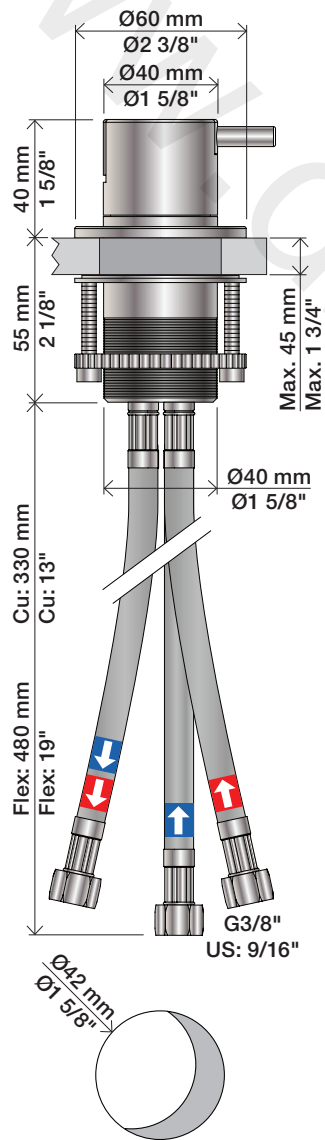

Data, 3 Bar /43.5 Psi:

	l/min.	Gal/min.
500:	14,5	3,8
590:	9,0	2,4
500-T1:	11,0	2,9
2500:	18,7	4,9
SC1:	18,7	4,9
SC5, 7:	18,0	4,8
SC9:	11,0	2,9

Max. 65°C, 150°F

500/2500: