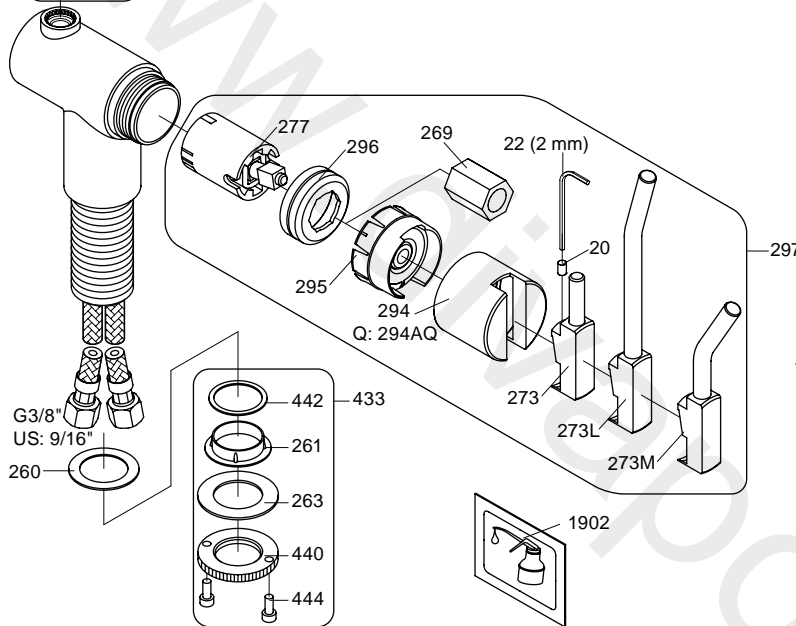

500 - 2500_V0_40998137
 01-01-2023

5 705230 492964

vola

Fitting instruction
 Montageanleitung
 Monteringsvejledning
 Monteringsvægledning
 Montage hanleiding
 Manuel de montage

3

4

5

Colour: 02, 04, 05, 06, 08, 09, 12, 14, 15, 16, 17,
18, 19, 20, 21, 25, 27, 60, 62, 63, 65, 66

Cu:
KV1: Ø10
KV1US: Ø3/8"
KV1Q: Ø3/8"

NR.10/L/M:	VR20, VR22, VR273/L/M, VR294, VR295
VR17L4K:	VR15P, VR16L4, VR17L (US Standard)
VR17L5K:	VR15P, VR16L5, VR17L
VR17L9K:	VR15P, VR16L9, VR17L
VR17LSK:	VR15P, VR16LS, VR17L
VR30:	VR15P, VR16L9, VR17L, VR29, 4xVR31, VR35, VR1902 (F40) (and KV1 from 1972 - 1996)
VR132:	VR15P, VR16L9, VR17L, 2xVR31, 2xVR558, VR1902 (2013 - 06. 2016)
VR133:	VR15P, VR16L9, VR17L, VR24, 4xVR31, VR113, VR1902 (1997 - 2012)
VR230:	VR15P, VR16L9, VR17L, 2xVR118, VR229, VR235, 4xVR558, VR1902 (06-2016 -)
VR117K:	VR116, VR117, VR118, 2xVR558, VR1902
VR277K:	VR22, VR269, VR277
VR297/L/M:	VR20, VR22, VR269, VR273/L/M, VR277, VR294, VR295, VR296
VR433:	VR261, VR263, VR440, VR442, 2xVR444

Colour: 02, 04, 05, 06, 08, 09, 12, 14, 15, 16, 17,
18, 19, 20, 21, 25, 27, 60, 62, 63, 65, 66

Cu:
KV1: Ø10
KV1US: Ø3/8"
KV1Q: Ø3/8"

- NR.10/L/M: VR20, VR22, VR273/L/M, VR294, VR295
 VR17L4K: VR15P, VR16L4, VR17L (US Standard)
 VR17L5K: VR15P, VR16L5, VR17L
 VR17L9K: VR15P, VR16L9, VR17L
 VR17LSK: VR15P, VR16LS, VR17L
 VR30: VR15P, VR16L9, VR17L, VR29, 4xVR31, VR35, VR1902 (F40) (and KV1 from 1972 - 1996)
 VR132: VR15P, VR16L9, VR17L, 2xVR31, 2xVR558, VR1902 (2013 - 06. 2016)
 VR133: VR15P, VR16L9, VR17L, VR24, 4xVR31, VR113, VR1902 (1997 - 2012)
 VR230: VR15P, VR16L9, VR17L, 2xVR118, VR229, VR235, 4xVR558, VR1902 (06-2016 -)
 VR117K: VR116, VR117, VR118, 2xVR558, VR1902
 VR277K: VR22, VR269, VR277
 VR297/L/M: VR20, VR22, VR269, VR273/L/M, VR277, VR294, VR295, VR296
 VR433: VR261, VR263, VR440, VR442, 2xVR444