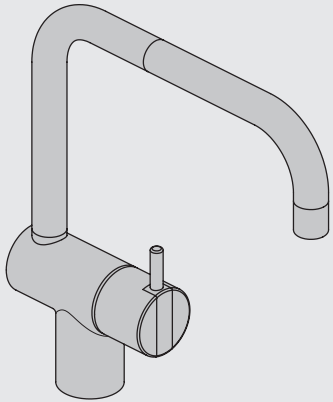

VOLA KV1

Fitting instruction
 Montageanleitung
 Monteringsvejledning
 Monteringsvægledning
 Montage hanleiding
 Manuel de montage

 **GODKENDT
 TIL DRILLEKVVAND**
 04/00019
 04/00021

Data, 3 Bar /43.5 Psi:

Cu:
KV1: Ø10
KV1US: Ø3/8"
KV1Q: Ø3/8"

NR.10/L/M:	VR20, VR22, VR273/L/M, VR294, VR295
VR17L4K:	VR15P, VR16L4, VR17L (US Standard)
VR17L5K:	VR15P, VR16L5, VR17L
VR17L9K:	VR15P, VR16L9, VR17L
VR17LSK:	VR15P, VR16LS, VR17L
VR30:	VR15P, VR16L9, VR17L, VR29, 4xVR31, VR35, VR1902 (F40) (and KV1 from 1972 - 1996)
VR132:	VR15P, VR16L9, VR17L, 2xVR31, 2xVR558, VR1902 (2013 - 06. 2016)
VR133:	VR15P, VR16L9, VR17L, VR24, 4xVR31, VR113, VR1902 (1997 - 2012)
VR230:	VR15P, VR16L9, VR17L, 2xVR118, VR229, VR235, 4xVR558, VR1902 (06-2016 -)
VR117K:	VR116, VR117, VR118, 2xVR558, VR1902
VR277K:	VR22, VR269, VR277
VR297/L/M:	VR20, VR22, VR269, VR273/L/M, VR277, VR294, VR295, VR296
VR433:	VR261, VR263, VR440, VR442, 2xVR444

Colour: 02, 04, 05, 06, 08, 09, 12, 14, 15, 16, 17,
18, 19, 20, 21, 25, 27, 60, 62, 63, 65, 66

Cu:
KV1: Ø10
KV1US: Ø3/8"
KV1Q: Ø3/8"

- NR.10/L/M: VR20, VR22, VR273/L/M, VR294, VR295
 VR17L4K: VR15P, VR16L4, VR17L (US Standard)
 VR17L5K: VR15P, VR16L5, VR17L
 VR17L9K: VR15P, VR16L9, VR17L
 VR17LSK: VR15P, VR16LS, VR17L
 VR30: VR15P, VR16L9, VR17L, VR29, 4xVR31, VR35, VR1902 (F40) (and KV1 from 1972 - 1996)
 VR132: VR15P, VR16L9, VR17L, 2xVR31, 2xVR558, VR1902 (2013 - 06. 2016)
 VR133: VR15P, VR16L9, VR17L, VR24, 4xVR31, VR113, VR1902 (1997 - 2012)
 VR230: VR15P, VR16L9, VR17L, 2xVR118, VR229, VR235, 4xVR558, VR1902 (06-2016 -)
 VR117K: VR116, VR117, VR118, 2xVR558, VR1902
 VR277K: VR22, VR269, VR277
 VR297/L/M: VR20, VR22, VR269, VR273/L/M, VR277, VR294, VR295, VR296
 VR433: VR261, VR263, VR440, VR442, 2xVR444