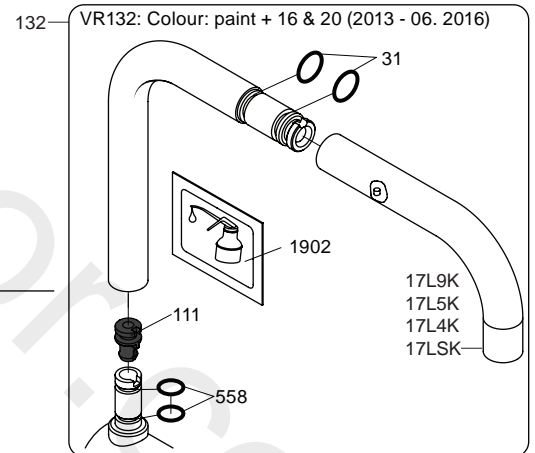

500 - 2500_V0_40998137
 01-01-2023

5 705230 492964

vola

Fitting instruction
 Montageanleitung
 Monteringsvejledning
 Monteringsvægledning
 Montage hanleiding
 Manuel de montage

3

4

5

Colour: 02, 04, 05, 06, 08, 09, 12, 14, 15, 16, 17,
18, 19, 20, 21, 25, 27, 60, 62, 63, 65, 66

Cu:
KV1: Ø10
KV1US: Ø3/8"
KV1Q: Ø3/8"

NR.10/L/M:	VR20, VR22, VR273/L/M, VR294, VR295
VR17L4K:	VR15P, VR16L4, VR17L (US Standard)
VR17L5K:	VR15P, VR16L5, VR17L
VR17L9K:	VR15P, VR16L9, VR17L
VR17LSK:	VR15P, VR16LS, VR17L
VR30:	VR15P, VR16L9, VR17L, VR29, 4xVR31, VR35, VR1902 (F40) (and KV1 from 1972 - 1996)
VR132:	VR15P, VR16L9, VR17L, 2xVR31, 2xVR558, VR1902 (2013 - 06. 2016)
VR133:	VR15P, VR16L9, VR17L, VR24, 4xVR31, VR113, VR1902 (1997 - 2012)
VR230:	VR15P, VR16L9, VR17L, 2xVR118, VR229, VR235, 4xVR558, VR1902 (06-2016 -)
VR117K:	VR116, VR117, VR118, 2xVR558, VR1902
VR277K:	VR22, VR269, VR277
VR297/L/M:	VR20, VR22, VR269, VR273/L/M, VR277, VR294, VR295, VR296
VR433:	VR261, VR263, VR440, VR442, 2xVR444

Colour: 02, 04, 05, 06, 08, 09, 12, 14, 15, 16, 17,
18, 19, 20, 21, 25, 27, 60, 62, 63, 65, 66

Cu:
KV1: Ø10
KV1US: Ø3/8"
KV1Q: Ø3/8"

- NR.10/L/M: VR20, VR22, VR273/L/M, VR294, VR295
 VR17L4K: VR15P, VR16L4, VR17L (US Standard)
 VR17L5K: VR15P, VR16L5, VR17L
 VR17L9K: VR15P, VR16L9, VR17L
 VR17LSK: VR15P, VR16LS, VR17L
 VR30: VR15P, VR16L9, VR17L, VR29, 4xVR31, VR35, VR1902 (F40) (and KV1 from 1972 - 1996)
 VR132: VR15P, VR16L9, VR17L, 2xVR31, 2xVR558, VR1902 (2013 - 06. 2016)
 VR133: VR15P, VR16L9, VR17L, VR24, 4xVR31, VR113, VR1902 (1997 - 2012)
 VR230: VR15P, VR16L9, VR17L, 2xVR118, VR229, VR235, 4xVR558, VR1902 (06-2016 -)
 VR117K: VR116, VR117, VR118, 2xVR558, VR1902
 VR277K: VR22, VR269, VR277
 VR297/L/M: VR20, VR22, VR269, VR273/L/M, VR277, VR294, VR295, VR296
 VR433: VR261, VR263, VR440, VR442, 2xVR444