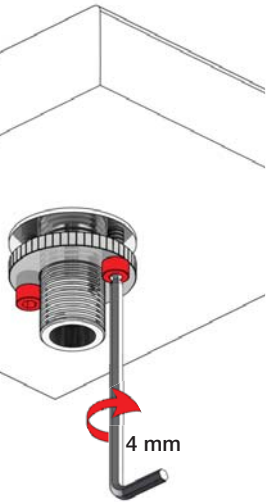

500 - 2500_V0_40998137
 01-01-2023

5 705230 492964

vola

Fitting instruction
 Montageanleitung
 Monteringsvejledning
 Monteringsvægledning
 Montage hanleiding
 Manuel de montage

3

4

5

Colour: 02, 04, 05, 06, 08, 09, 12, 14, 15, 16, 17,
18, 19, 20, 21, 25, 27, 60, 62, 63, 65, 66

Cu:
KV1: Ø10
KV1US: Ø3/8"
KV1Q: Ø3/8"

NR.10/L/M:	VR20, VR22, VR273/L/M, VR294, VR295
VR17L4K:	VR15P, VR16L4, VR17L (US Standard)
VR17L5K:	VR15P, VR16L5, VR17L
VR17L9K:	VR15P, VR16L9, VR17L
VR17LSK:	VR15P, VR16LS, VR17L
VR30:	VR15P, VR16L9, VR17L, VR29, 4xVR31, VR35, VR1902 (F40) (and KV1 from 1972 - 1996)
VR132:	VR15P, VR16L9, VR17L, 2xVR31, 2xVR558, VR1902 (2013 - 06. 2016)
VR133:	VR15P, VR16L9, VR17L, VR24, 4xVR31, VR113, VR1902 (1997 - 2012)
VR230:	VR15P, VR16L9, VR17L, 2xVR118, VR229, VR235, 4xVR558, VR1902 (06-2016 -)
VR117K:	VR116, VR117, VR118, 2xVR558, VR1902
VR277K:	VR22, VR269, VR277
VR297/L/M:	VR20, VR22, VR269, VR273/L/M, VR277, VR294, VR295, VR296
VR433:	VR261, VR263, VR440, VR442, 2xVR444

Colour: 02, 04, 05, 06, 08, 09, 12, 14, 15, 16, 17,
18, 19, 20, 21, 25, 27, 60, 62, 63, 65, 66

Cu:
KV1: Ø10
KV1US: Ø3/8"
KV1Q: Ø3/8"

- NR.10/L/M: VR20, VR22, VR273/L/M, VR294, VR295
 VR17L4K: VR15P, VR16L4, VR17L (US Standard)
 VR17L5K: VR15P, VR16L5, VR17L
 VR17L9K: VR15P, VR16L9, VR17L
 VR17LSK: VR15P, VR16LS, VR17L
 VR30: VR15P, VR16L9, VR17L, VR29, 4xVR31, VR35, VR1902 (F40) (and KV1 from 1972 - 1996)
 VR132: VR15P, VR16L9, VR17L, 2xVR31, 2xVR558, VR1902 (2013 - 06. 2016)
 VR133: VR15P, VR16L9, VR17L, VR24, 4xVR31, VR113, VR1902 (1997 - 2012)
 VR230: VR15P, VR16L9, VR17L, 2xVR118, VR229, VR235, 4xVR558, VR1902 (06-2016 -)
 VR117K: VR116, VR117, VR118, 2xVR558, VR1902
 VR277K: VR22, VR269, VR277
 VR297/L/M: VR20, VR22, VR269, VR273/L/M, VR277, VR294, VR295, VR296
 VR433: VR261, VR263, VR440, VR442, 2xVR444