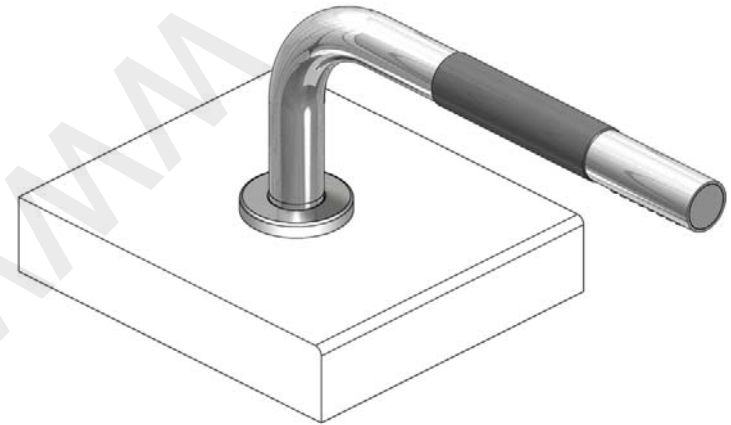

500 - 2500_V0_40998137
 01-01-2023

5 705230 492964

vola

Fitting instruction
 Montageanleitung
 Monteringsvejledning
 Monteringsvægledning
 Montage hanleiding
 Manuel de montage

3

4

5

Colour: 02, 04, 05, 06, 08, 09, 12, 14, 15, 16, 17,
18, 19, 20, 21, 25, 27, 60, 62, 63, 65, 66

Cu:
KV1: Ø10
KV1US: Ø3/8"
KV1Q: Ø3/8"

NR.10/L/M:	VR20, VR22, VR273/L/M, VR294, VR295
VR17L4K:	VR15P, VR16L4, VR17L (US Standard)
VR17L5K:	VR15P, VR16L5, VR17L
VR17L9K:	VR15P, VR16L9, VR17L
VR17LSK:	VR15P, VR16LS, VR17L
VR30:	VR15P, VR16L9, VR17L, VR29, 4xVR31, VR35, VR1902 (F40) (and KV1 from 1972 - 1996)
VR132:	VR15P, VR16L9, VR17L, 2xVR31, 2xVR558, VR1902 (2013 - 06. 2016)
VR133:	VR15P, VR16L9, VR17L, VR24, 4xVR31, VR113, VR1902 (1997 - 2012)
VR230:	VR15P, VR16L9, VR17L, 2xVR118, VR229, VR235, 4xVR558, VR1902 (06-2016 -)
VR117K:	VR116, VR117, VR118, 2xVR558, VR1902
VR277K:	VR22, VR269, VR277
VR297/L/M:	VR20, VR22, VR269, VR273/L/M, VR277, VR294, VR295, VR296
VR433:	VR261, VR263, VR440, VR442, 2xVR444