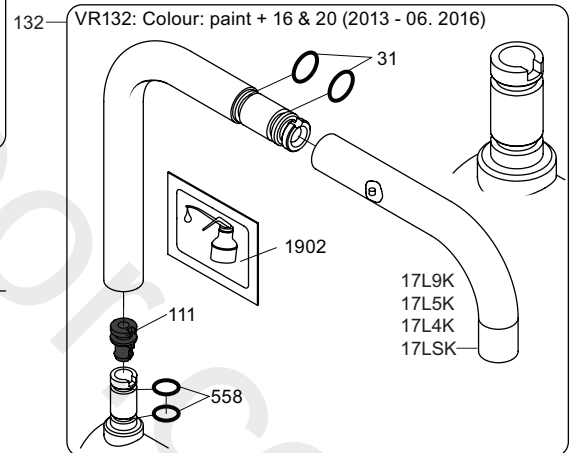

vola

4

5

KV1L/KV1M

Operation
Bedienung
Betjening

Bruk
Bediening
Fonctionnement

2

Colour: 02, 04, 05, 06, 08, 09, 12, 14, 15, 16, 17,
18, 19, 20, 21, 25, 27, 60, 62, 63, 65, 66

Cu:
KV1: Ø10
KV1US: Ø3/8\"/>
KV1Q: Ø3/8\"/>
Ø10

- NR.10/L/M: VR20, VR22, VR273/L/M, VR294, VR295
 VR17L4K: VR15P, VR16L4, VR17L (US Standard)
 VR17L5K: VR15P, VR16L5, VR17L
 VR17L9K: VR15P, VR16L9, VR17L
 VR17LSK: VR15P, VR16LS, VR17L
 VR30: VR15P, VR16L9, VR17L, VR29, 4xVR31, VR35, VR1902 (F40) (and KV1 from 1972 - 1996)
 VR132: VR15P, VR16L9, VR17L, 2xVR31, 2xVR558, VR1902 (2013 - 06. 2016)
 VR133: VR15P, VR16L9, VR17L, VR24, 4xVR31, VR113, VR1902 (1997 - 2012)
 VR230: VR15P, VR16L9, VR17L, 2xVR118, VR229, VR235, 4xVR558, VR1902 (06-2016 -)
 VR117K: VR116, VR117, VR118, 2xVR558, VR1902
 VR277K: VR22, VR269, VR277
 VR297/L/M: VR20, VR22, VR269, VR273/L/M, VR277, VR294, VR295, VR296
 VR433: VR261, VR263, VR440, VR442, 2xVR444