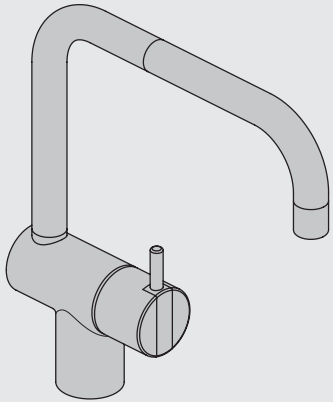

VOLA KV1

Fitting instruction
 Montageanleitung
 Monteringsvejledning
 Monteringsvægledning
 Montage hanleiding
 Manuel de montage

 **GODKENDT
 TIL DRILLEKVVAND**
 04/00019
 04/00021

Data, 3 Bar /43.5 Psi:

Cu:
KV1: Ø10
KV1US: Ø3/8\"/>
KV1Q: Ø3/8\"/>
Ø10

- NR.10/L/M: VR20, VR22, VR273/L/M, VR294, VR295
 VR17L4K: VR15P, VR16L4, VR17L (US Standard)
 VR17L5K: VR15P, VR16L5, VR17L
 VR17L9K: VR15P, VR16L9, VR17L
 VR17LSK: VR15P, VR16LS, VR17L
 VR30: VR15P, VR16L9, VR17L, VR29, 4xVR31, VR35, VR1902 (F40) (and KV1 from 1972 - 1996)
 VR132: VR15P, VR16L9, VR17L, 2xVR31, 2xVR558, VR1902 (2013 - 06. 2016)
 VR133: VR15P, VR16L9, VR17L, VR24, 4xVR31, VR113, VR1902 (1997 - 2012)
 VR230: VR15P, VR16L9, VR17L, 2xVR118, VR229, VR235, 4xVR558, VR1902 (06-2016 -)
 VR117K: VR116, VR117, VR118, 2xVR558, VR1902
 VR277K: VR22, VR269, VR277
 VR297/L/M: VR20, VR22, VR269, VR273/L/M, VR277, VR294, VR295, VR296
 VR433: VR261, VR263, VR440, VR442, 2xVR444