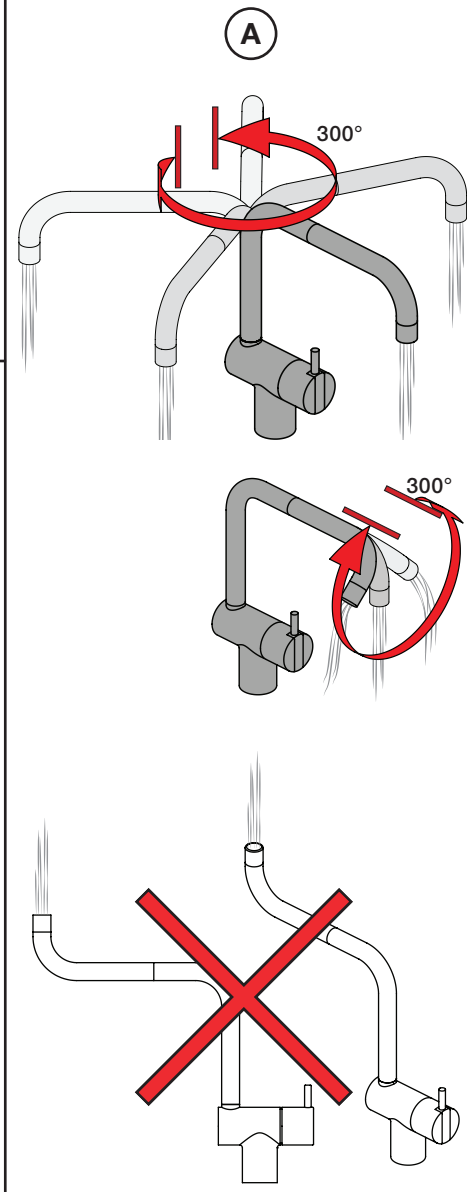

VOLA KV1

Fitting instruction
 Montageanleitung
 Monteringsvejledning
 Monteringsvægledning
 Montage hanleiding
 Manuel de montage

 **GODKENDT
 TIL DRILLEKVVAND**
 04/00019
 04/00021

Data, 3 Bar /43.5 Psi:

vola

4

5

KV1L/KV1M

Operation
Bedienung
Betjening

Bruk
Bediening
Fonctionnement

2

Colour: 02, 04, 05, 06, 08, 09, 12, 14, 15, 16, 17,
18, 19, 20, 21, 25, 27, 60, 62, 63, 65, 66

Cu:
KV1: Ø10
KV1US: Ø3/8\"/>
KV1Q: Ø3/8\"/>
Ø10

- NR.10/L/M: VR20, VR22, VR273/L/M, VR294, VR295
 VR17L4K: VR15P, VR16L4, VR17L (US Standard)
 VR17L5K: VR15P, VR16L5, VR17L
 VR17L9K: VR15P, VR16L9, VR17L
 VR17LSK: VR15P, VR16LS, VR17L
 VR30: VR15P, VR16L9, VR17L, VR29, 4xVR31, VR35, VR1902 (F40) (and KV1 from 1972 - 1996)
 VR132: VR15P, VR16L9, VR17L, 2xVR31, 2xVR558, VR1902 (2013 - 06. 2016)
 VR133: VR15P, VR16L9, VR17L, VR24, 4xVR31, VR113, VR1902 (1997 - 2012)
 VR230: VR15P, VR16L9, VR17L, 2xVR118, VR229, VR235, 4xVR558, VR1902 (06-2016 -)
 VR117K: VR116, VR117, VR118, 2xVR558, VR1902
 VR277K: VR22, VR269, VR277
 VR297/L/M: VR20, VR22, VR269, VR273/L/M, VR277, VR294, VR295, VR296
 VR433: VR261, VR263, VR440, VR442, 2xVR444