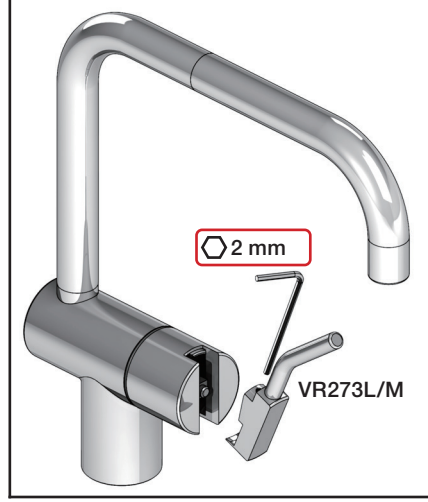

vola

4

5

KV1L/KV1M

Operation
Bedienung
Betjening

Bruk
Bediening
Fonctionnement

2

Colour: 02, 04, 05, 06, 08, 09, 12, 14, 15, 16, 17,
18, 19, 20, 21, 25, 27, 60, 62, 63, 65, 66

Cu:
KV1: Ø10
KV1US: Ø3/8\"/>
KV1Q: Ø3/8\"/>
Ø10

- NR.10/L/M: VR20, VR22, VR273/L/M, VR294, VR295
 VR17L4K: VR15P, VR16L4, VR17L (US Standard)
 VR17L5K: VR15P, VR16L5, VR17L
 VR17L9K: VR15P, VR16L9, VR17L
 VR17LSK: VR15P, VR16LS, VR17L
 VR30: VR15P, VR16L9, VR17L, VR29, 4xVR31, VR35, VR1902 (F40) (and KV1 from 1972 - 1996)
 VR132: VR15P, VR16L9, VR17L, 2xVR31, 2xVR558, VR1902 (2013 - 06. 2016)
 VR133: VR15P, VR16L9, VR17L, VR24, 4xVR31, VR113, VR1902 (1997 - 2012)
 VR230: VR15P, VR16L9, VR17L, 2xVR118, VR229, VR235, 4xVR558, VR1902 (06-2016 -)
 VR117K: VR116, VR117, VR118, 2xVR558, VR1902
 VR277K: VR22, VR269, VR277
 VR297/L/M: VR20, VR22, VR269, VR273/L/M, VR277, VR294, VR295, VR296
 VR433: VR261, VR263, VR440, VR442, 2xVR444