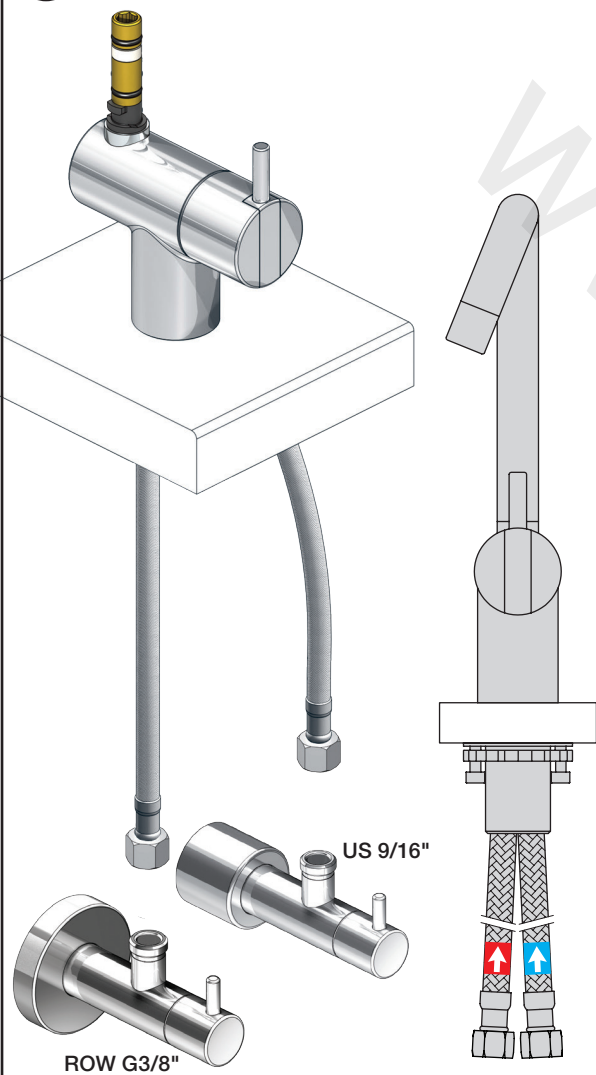

VOLA KV1

Fitting instruction
 Montageanleitung
 Monteringsvejledning
 Monteringsvægledning
 Montage hanleiding
 Manuel de montage

 **GODKENDT
 TIL DRILLEKVVAND**
 04/00019
 04/00021

Data, 3 Bar /43.5 Psi:

vola

4

5

KV1L/KV1M

Operation
Bedienung
Betjening

Bruk
Bediening
Fonctionnement

2

Colour: 02, 04, 05, 06, 08, 09, 12, 14, 15, 16, 17,
18, 19, 20, 21, 25, 27, 60, 62, 63, 65, 66

Cu:
KV1: Ø10
KV1US: Ø3/8\"/>
KV1Q: Ø3/8\"/>
Ø10

- NR.10/L/M: VR20, VR22, VR273/L/M, VR294, VR295
 VR17L4K: VR15P, VR16L4, VR17L (US Standard)
 VR17L5K: VR15P, VR16L5, VR17L
 VR17L9K: VR15P, VR16L9, VR17L
 VR17LSK: VR15P, VR16LS, VR17L
 VR30: VR15P, VR16L9, VR17L, VR29, 4xVR31, VR35, VR1902 (F40) (and KV1 from 1972 - 1996)
 VR132: VR15P, VR16L9, VR17L, 2xVR31, 2xVR558, VR1902 (2013 - 06. 2016)
 VR133: VR15P, VR16L9, VR17L, VR24, 4xVR31, VR113, VR1902 (1997 - 2012)
 VR230: VR15P, VR16L9, VR17L, 2xVR118, VR229, VR235, 4xVR558, VR1902 (06-2016 -)
 VR117K: VR116, VR117, VR118, 2xVR558, VR1902
 VR277K: VR22, VR269, VR277
 VR297/L/M: VR20, VR22, VR269, VR273/L/M, VR277, VR294, VR295, VR296
 VR433: VR261, VR263, VR440, VR442, 2xVR444