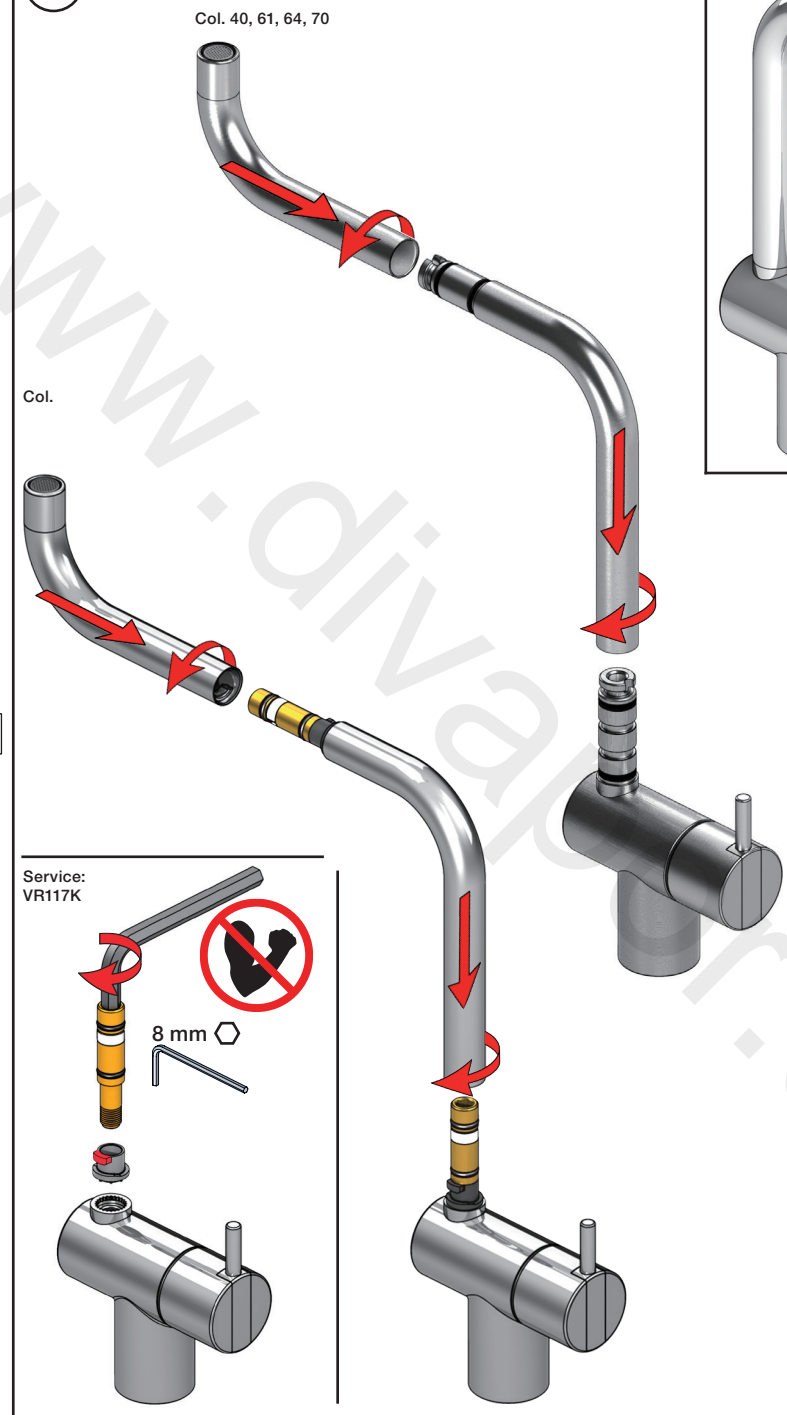

VOLA KV1

Fitting instruction
 Montageanleitung
 Monteringsvejledning
 Monteringsvægledning
 Montage hanleiding
 Manuel de montage

 **GODKENDT
 TIL DRILLEKVVAND**
 04/00019
 04/00021

Data, 3 Bar /43.5 Psi:

	l/min.	Gal/min.
KV1:	9,0	2.4
KV1US:	4,5	1.2

 Max. 65°C, 150°F

Col. 02, 04, 05, 06, 08, 09, 12, 14, 15, 16, 17, 18, 19, 20, 21, 25, 27, 60, 62, 63, 65, 66
 Col. 40, 61, 64, 70

www.vola.com

mnt_KV1_V3_40998778
 01-01-2023

vola

4

5

KV1L/KV1M

Operation
Bedienung
Betjening

Bruk
Bediening
Fonctionnement

2

Colour: 02, 04, 05, 06, 08, 09, 12, 14, 15, 16, 17,
18, 19, 20, 21, 25, 27, 60, 62, 63, 65, 66

Cu:
KV1: Ø10
KV1US: Ø3/8\"/>
KV1Q: Ø3/8\"/>
Ø10

- NR.10/L/M: VR20, VR22, VR273/L/M, VR294, VR295
 VR17L4K: VR15P, VR16L4, VR17L (US Standard)
 VR17L5K: VR15P, VR16L5, VR17L
 VR17L9K: VR15P, VR16L9, VR17L
 VR17LSK: VR15P, VR16LS, VR17L
 VR30: VR15P, VR16L9, VR17L, VR29, 4xVR31, VR35, VR1902 (F40) (and KV1 from 1972 - 1996)
 VR132: VR15P, VR16L9, VR17L, 2xVR31, 2xVR558, VR1902 (2013 - 06. 2016)
 VR133: VR15P, VR16L9, VR17L, VR24, 4xVR31, VR113, VR1902 (1997 - 2012)
 VR230: VR15P, VR16L9, VR17L, 2xVR118, VR229, VR235, 4xVR558, VR1902 (06-2016 -)
 VR117K: VR116, VR117, VR118, 2xVR558, VR1902
 VR277K: VR22, VR269, VR277
 VR297/L/M: VR20, VR22, VR269, VR273/L/M, VR277, VR294, VR295, VR296
 VR433: VR261, VR263, VR440, VR442, 2xVR444