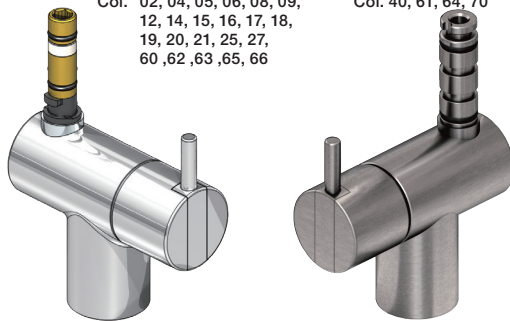

VOLA KV1

Fitting instruction
 Montageanleitung
 Monteringsvejledning
 Monteringsvægledning
 Montage hanleiding
 Manuel de montage

 **GODKENDT
 TIL DRILLEKVVAND**
 04/00019
 04/00021

Data, 3 Bar /43.5 Psi:

	l/min.	Gal/min.
KV1:	9,0	2.4
KV1US:	4,5	1.2

 Max. 65°C, 150°F

Col. 02, 04, 05, 06, 08, 09, 12, 14, 15, 16, 17, 18, 19, 20, 21, 25, 27, 60, 62, 63, 65, 66
 Col. 40, 61, 64, 70

www.vola.com

mnt_KV1_V3_40998778
 01-01-2023

vola

4

5

KV1L/KV1M

Operation
Bedienung
Betjening

Bruk
Bediening
Fonctionnement

2

Colour: 02, 04, 05, 06, 08, 09, 12, 14, 15, 16, 17,
18, 19, 20, 21, 25, 27, 60, 62, 63, 65, 66

Cu:
KV1: Ø10
KV1US: Ø3/8\"/>
KV1Q: Ø3/8\"/>
Ø10

- NR.10/L/M: VR20, VR22, VR273/L/M, VR294, VR295
 VR17L4K: VR15P, VR16L4, VR17L (US Standard)
 VR17L5K: VR15P, VR16L5, VR17L
 VR17L9K: VR15P, VR16L9, VR17L
 VR17LSK: VR15P, VR16LS, VR17L
 VR30: VR15P, VR16L9, VR17L, VR29, 4xVR31, VR35, VR1902 (F40) (and KV1 from 1972 - 1996)
 VR132: VR15P, VR16L9, VR17L, 2xVR31, 2xVR558, VR1902 (2013 - 06. 2016)
 VR133: VR15P, VR16L9, VR17L, VR24, 4xVR31, VR113, VR1902 (1997 - 2012)
 VR230: VR15P, VR16L9, VR17L, 2xVR118, VR229, VR235, 4xVR558, VR1902 (06-2016 -)
 VR117K: VR116, VR117, VR118, 2xVR558, VR1902
 VR277K: VR22, VR269, VR277
 VR297/L/M: VR20, VR22, VR269, VR273/L/M, VR277, VR294, VR295, VR296
 VR433: VR261, VR263, VR440, VR442, 2xVR444