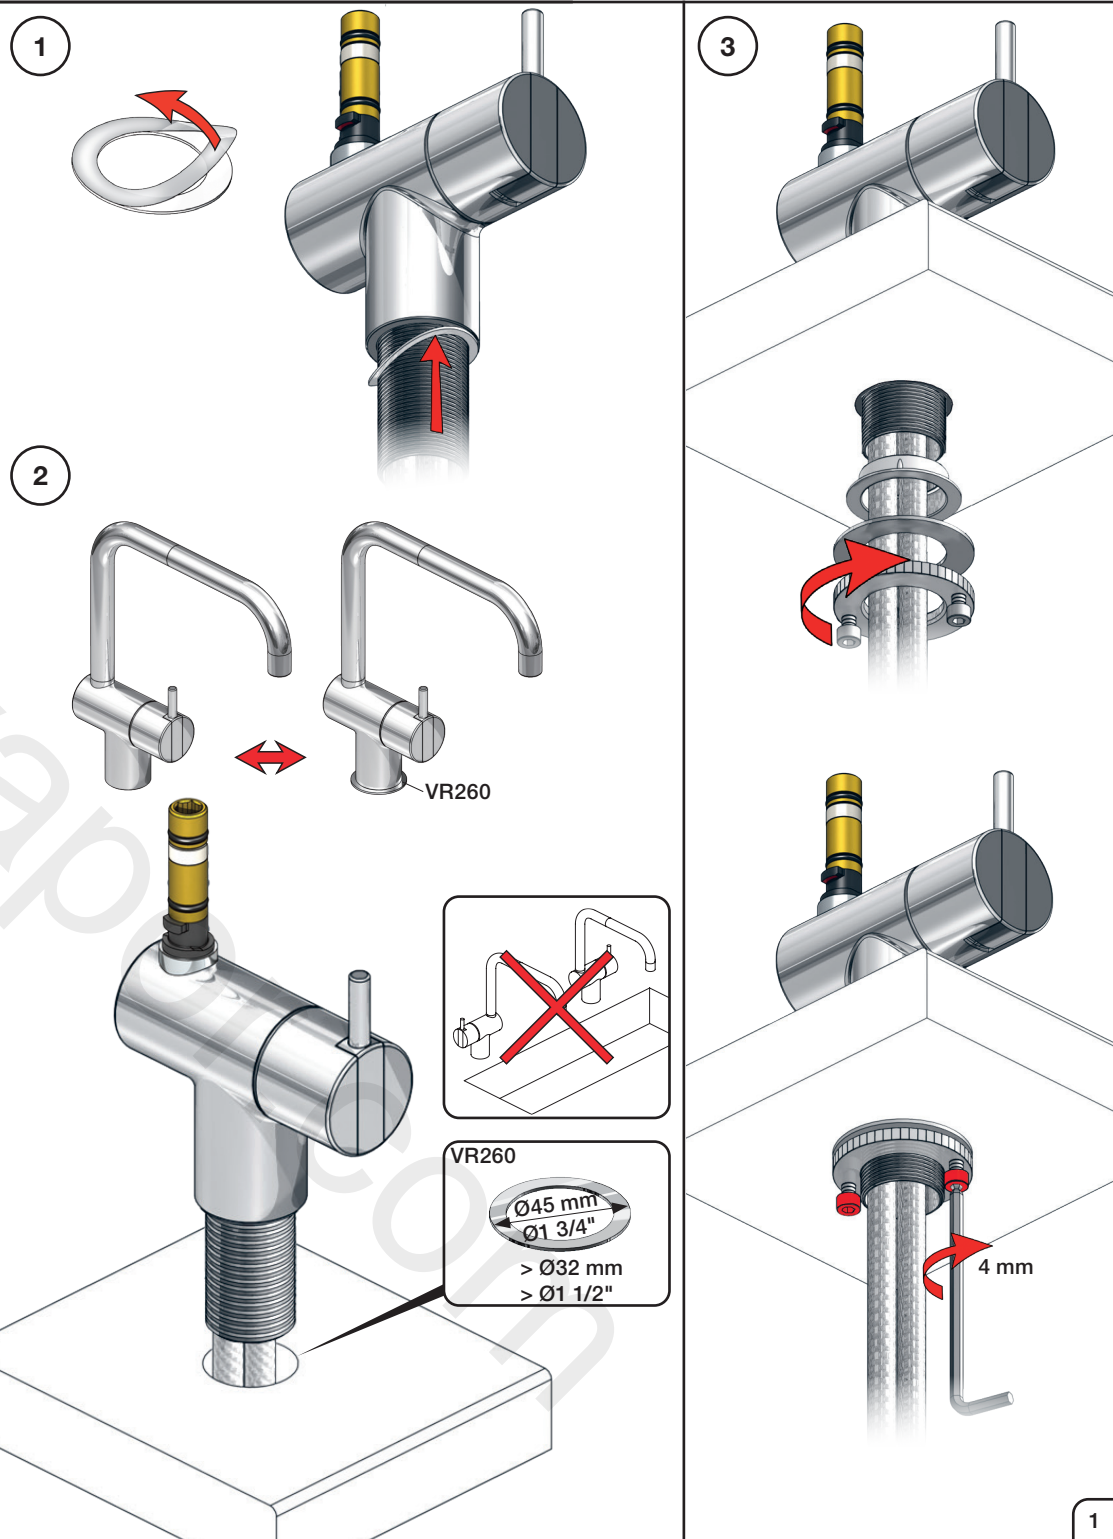

Col. 02, 04, 05, 06, 08, 09, 12, 14, 15, 16, 17, 18, 19, 20, 21, 25, 27, 60, 62, 63, 65, 66
Col. 40, 61, 64, 70