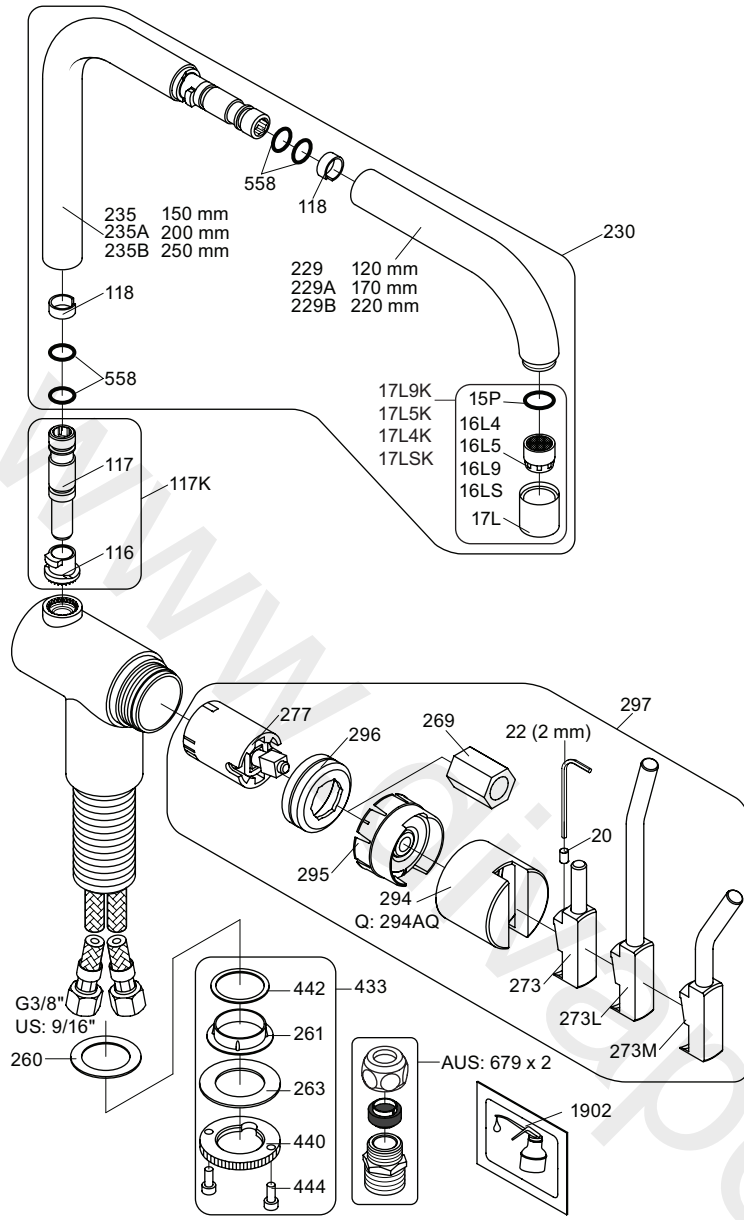

VOLA KV1

Fitting instruction
 Montageanleitung
 Monteringsvejledning
 Monteringsvægledning
 Montage hanleiding
 Manuel de montage

 **GODKENDT
 TIL DRILLEKVVAND**
 04/00019
 04/00021

Data, 3 Bar /43.5 Psi:

vola

4

5

KV1L/KV1M

Operation
Bedienung
Betjening

Bruk
Bediening
Fonctionnement

2

Colour: 02, 04, 05, 06, 08, 09, 12, 14, 15, 16, 17,
18, 19, 20, 21, 25, 27, 60, 62, 63, 65, 66

Cu:
KV1: Ø10
KV1US: Ø3/8\"/>
KV1Q: Ø3/8\"/>
Ø10

- NR.10/L/M: VR20, VR22, VR273/L/M, VR294, VR295
 VR17L4K: VR15P, VR16L4, VR17L (US Standard)
 VR17L5K: VR15P, VR16L5, VR17L
 VR17L9K: VR15P, VR16L9, VR17L
 VR17LSK: VR15P, VR16LS, VR17L
 VR30: VR15P, VR16L9, VR17L, VR29, 4xVR31, VR35, VR1902 (F40) (and KV1 from 1972 - 1996)
 VR132: VR15P, VR16L9, VR17L, 2xVR31, 2xVR558, VR1902 (2013 - 06. 2016)
 VR133: VR15P, VR16L9, VR17L, VR24, 4xVR31, VR113, VR1902 (1997 - 2012)
 VR230: VR15P, VR16L9, VR17L, 2xVR118, VR229, VR235, 4xVR558, VR1902 (06-2016 -)
 VR117K: VR116, VR117, VR118, 2xVR558, VR1902
 VR277K: VR22, VR269, VR277
 VR297/L/M: VR20, VR22, VR269, VR273/L/M, VR277, VR294, VR295, VR296
 VR433: VR261, VR263, VR440, VR442, 2xVR444