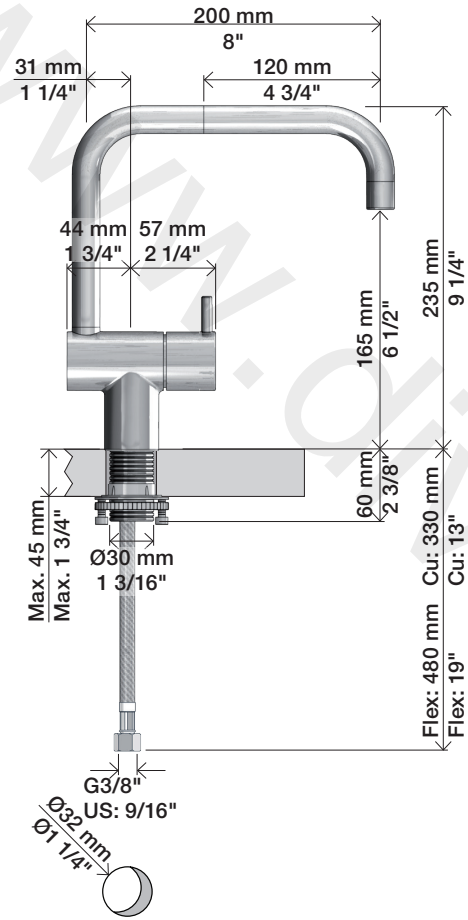

VOLA KV1

Fitting instruction
 Montageanleitung
 Monteringsvejledning
 Monteringsvægledning
 Montage hanleiding
 Manuel de montage

 **GODKENDT
 TIL DRILLEKVVAND**
 04/00019
 04/00021

Data, 3 Bar /43.5 Psi:

	l/min.	Gal/min.
KV1:	9,0	2.4
KV1US:	4,5	1.2

 Max. 65°C, 150°F

Col. 02, 04, 05, 06, 08, 09, 12, 14, 15, 16, 17, 18, 19, 20, 21, 25, 27, 60, 62, 63, 65, 66
 Col. 40, 61, 64, 70

www.vola.com

mnt_KV1_V3_40998778
 01-01-2023

vola

4

5

KV1L/KV1M

Operation
Bedienung
Betjening

Bruk
Bediening
Fonctionnement

2

Colour: 02, 04, 05, 06, 08, 09, 12, 14, 15, 16, 17,
18, 19, 20, 21, 25, 27, 60, 62, 63, 65, 66

Cu:
KV1: Ø10
KV1US: Ø3/8\"/>
KV1Q: Ø3/8\"/>
Ø10

- NR.10/L/M: VR20, VR22, VR273/L/M, VR294, VR295
 VR17L4K: VR15P, VR16L4, VR17L (US Standard)
 VR17L5K: VR15P, VR16L5, VR17L
 VR17L9K: VR15P, VR16L9, VR17L
 VR17LSK: VR15P, VR16LS, VR17L
 VR30: VR15P, VR16L9, VR17L, VR29, 4xVR31, VR35, VR1902 (F40) (and KV1 from 1972 - 1996)
 VR132: VR15P, VR16L9, VR17L, 2xVR31, 2xVR558, VR1902 (2013 - 06. 2016)
 VR133: VR15P, VR16L9, VR17L, VR24, 4xVR31, VR113, VR1902 (1997 - 2012)
 VR230: VR15P, VR16L9, VR17L, 2xVR118, VR229, VR235, 4xVR558, VR1902 (06-2016 -)
 VR117K: VR116, VR117, VR118, 2xVR558, VR1902
 VR277K: VR22, VR269, VR277
 VR297/L/M: VR20, VR22, VR269, VR273/L/M, VR277, VR294, VR295, VR296
 VR433: VR261, VR263, VR440, VR442, 2xVR444