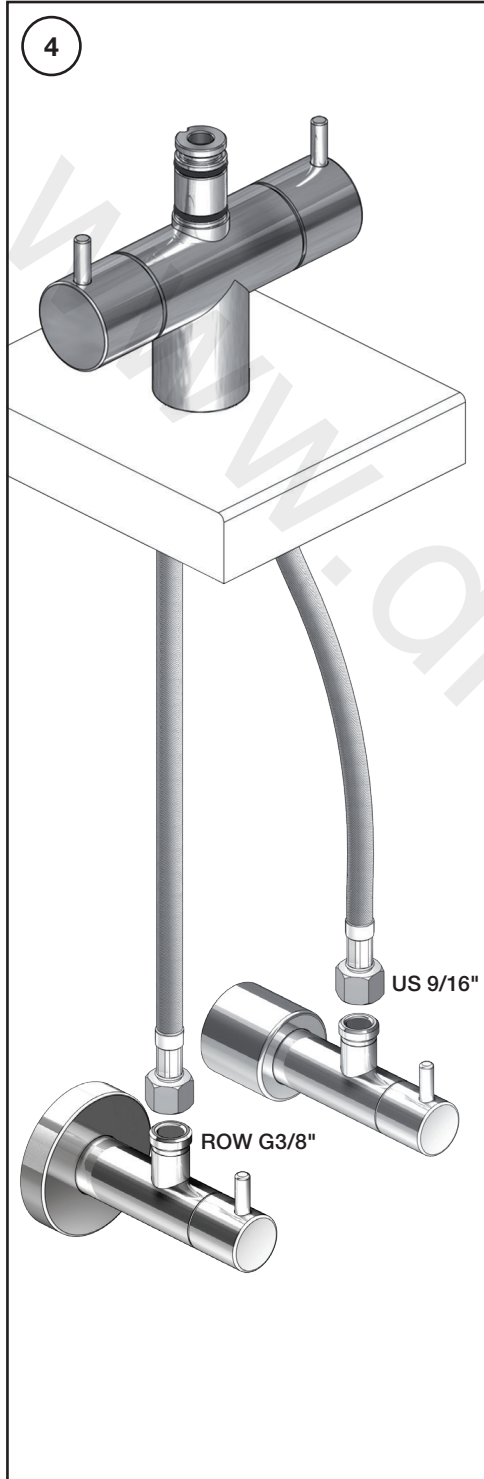

VOLA HV6, HV7
VOLA KV6, KV7

Fitting instruction
Montageanleitung
Monteringsvejledning
Monteringsvægledning
Montage hanleiding
Manuel de montage

KV6, KV7:

HV6, HV7:

Data, 3 Bar /43.5 Psi: (Min. 0,5 - Max. 8 Bar)

Max.	l/min.	Gal/min.
HV6/7:	9,0	2,0
KV6/7	9,0	2,0

Max. 70°C, 158°F

- | | |
|---------|---|
| 010Z: | VR623, VR624Z |
| VR433: | VR261, VR263, VR440, VR442, 2xVR444 |
| VR630: | VR623, VR624Z, VR625, VR629, 2xVR631, VR635 |
| VR693K: | VR23, VR693 |
| VR694K: | VR23, VR694 |
| NR.7: | VR2A, VR677 |