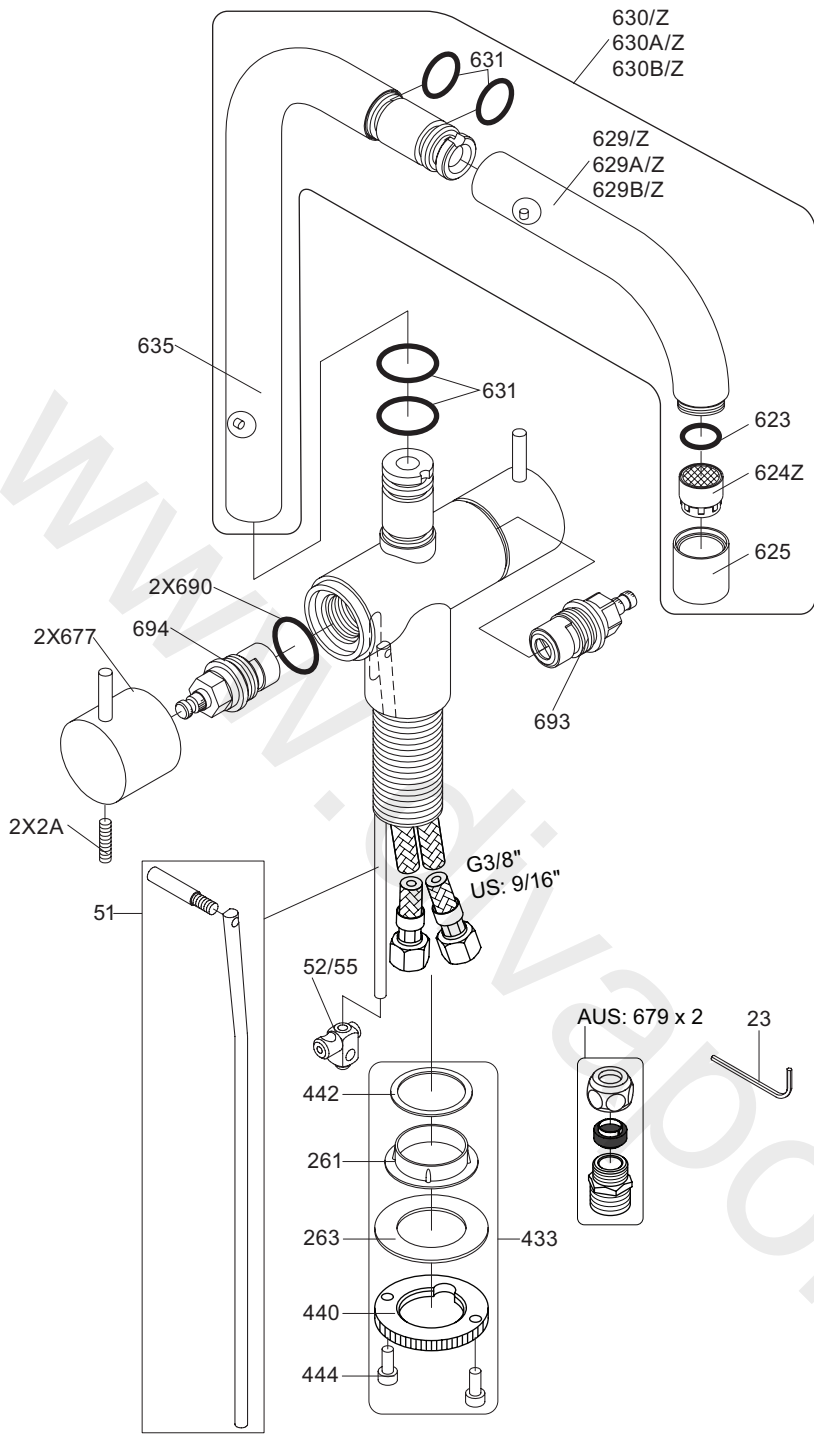

VOLA HV6, HV7
VOLA KV6, KV7

Fitting instruction
Montageanleitung
Monteringsvejledning
Monteringsvægledning
Montage hanleiding
Manuel de montage

KV6, KV7:

HV6, HV7:

Data, 3 Bar /43.5 Psi: (Min. 0,5 - Max. 8 Bar)

Max.	l/min.	Gal/min.
HV6/7:	9,0	2,0
KV6/7	9,0	2,0

Max. 70°C, 158°F

- | | |
|---------|---|
| 010Z: | VR623, VR624Z |
| VR433: | VR261, VR263, VR440, VR442, 2xVR444 |
| VR630: | VR623, VR624Z, VR625, VR629, 2xVR631, VR635 |
| VR693K: | VR23, VR693 |
| VR694K: | VR23, VR694 |
| NR.7: | VR2A, VR677 |