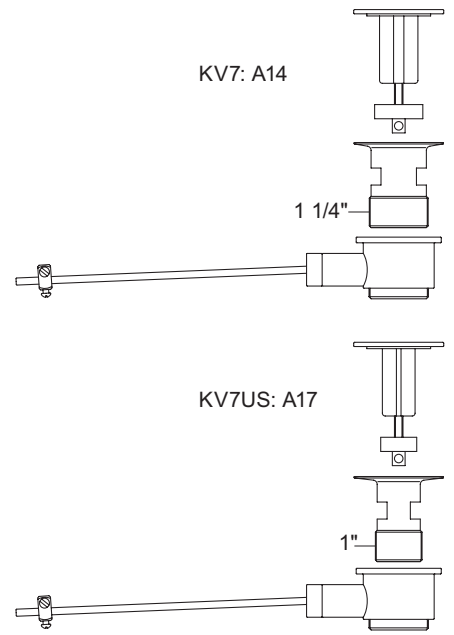

VOLA HV6, HV7
VOLA KV6, KV7

Fitting instruction
Montageanleitung
Monteringsvejledning
Monteringsvægledning
Montage hanleiding
Manuel de montage

KV6, KV7:

HV6, HV7:

Data, 3 Bar /43.5 Psi: (Min. 0,5 - Max. 8 Bar)

Max.	l/min.	Gal/min.
HV6/7:	9,0	2,0
KV6/7	9,0	2,0

Max. 70°C, 158°F

- | | |
|---------|---|
| 010Z: | VR623, VR624Z |
| VR433: | VR261, VR263, VR440, VR442, 2xVR444 |
| VR630: | VR623, VR624Z, VR625, VR629, 2xVR631, VR635 |
| VR693K: | VR23, VR693 |
| VR694K: | VR23, VR694 |
| NR.7: | VR2A, VR677 |