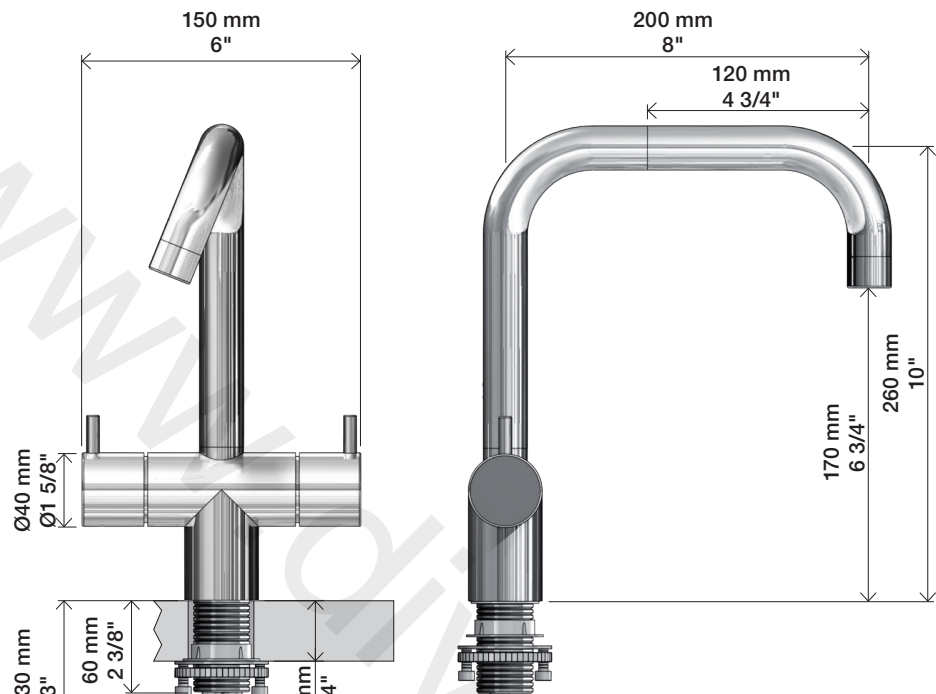

VOLA HV6, HV7
VOLA KV6, KV7

Fitting instruction
Montageanleitung
Monteringsvejledning
Monteringsvægledning
Montage hanleiding
Manuel de montage

KV6, KV7:

HV6, HV7:

Data, 3 Bar /43.5 Psi: (Min. 0,5 - Max. 8 Bar)

Max.	l/min.	Gal/min.
HV6/7:	9,0	2,0
KV6/7	9,0	2,0

Max. 70°C, 158°F

- | | |
|---------|---|
| 010Z: | VR623, VR624Z |
| VR433: | VR261, VR263, VR440, VR442, 2xVR444 |
| VR630: | VR623, VR624Z, VR625, VR629, 2xVR631, VR635 |
| VR693K: | VR23, VR693 |
| VR694K: | VR23, VR694 |
| NR.7: | VR2A, VR677 |