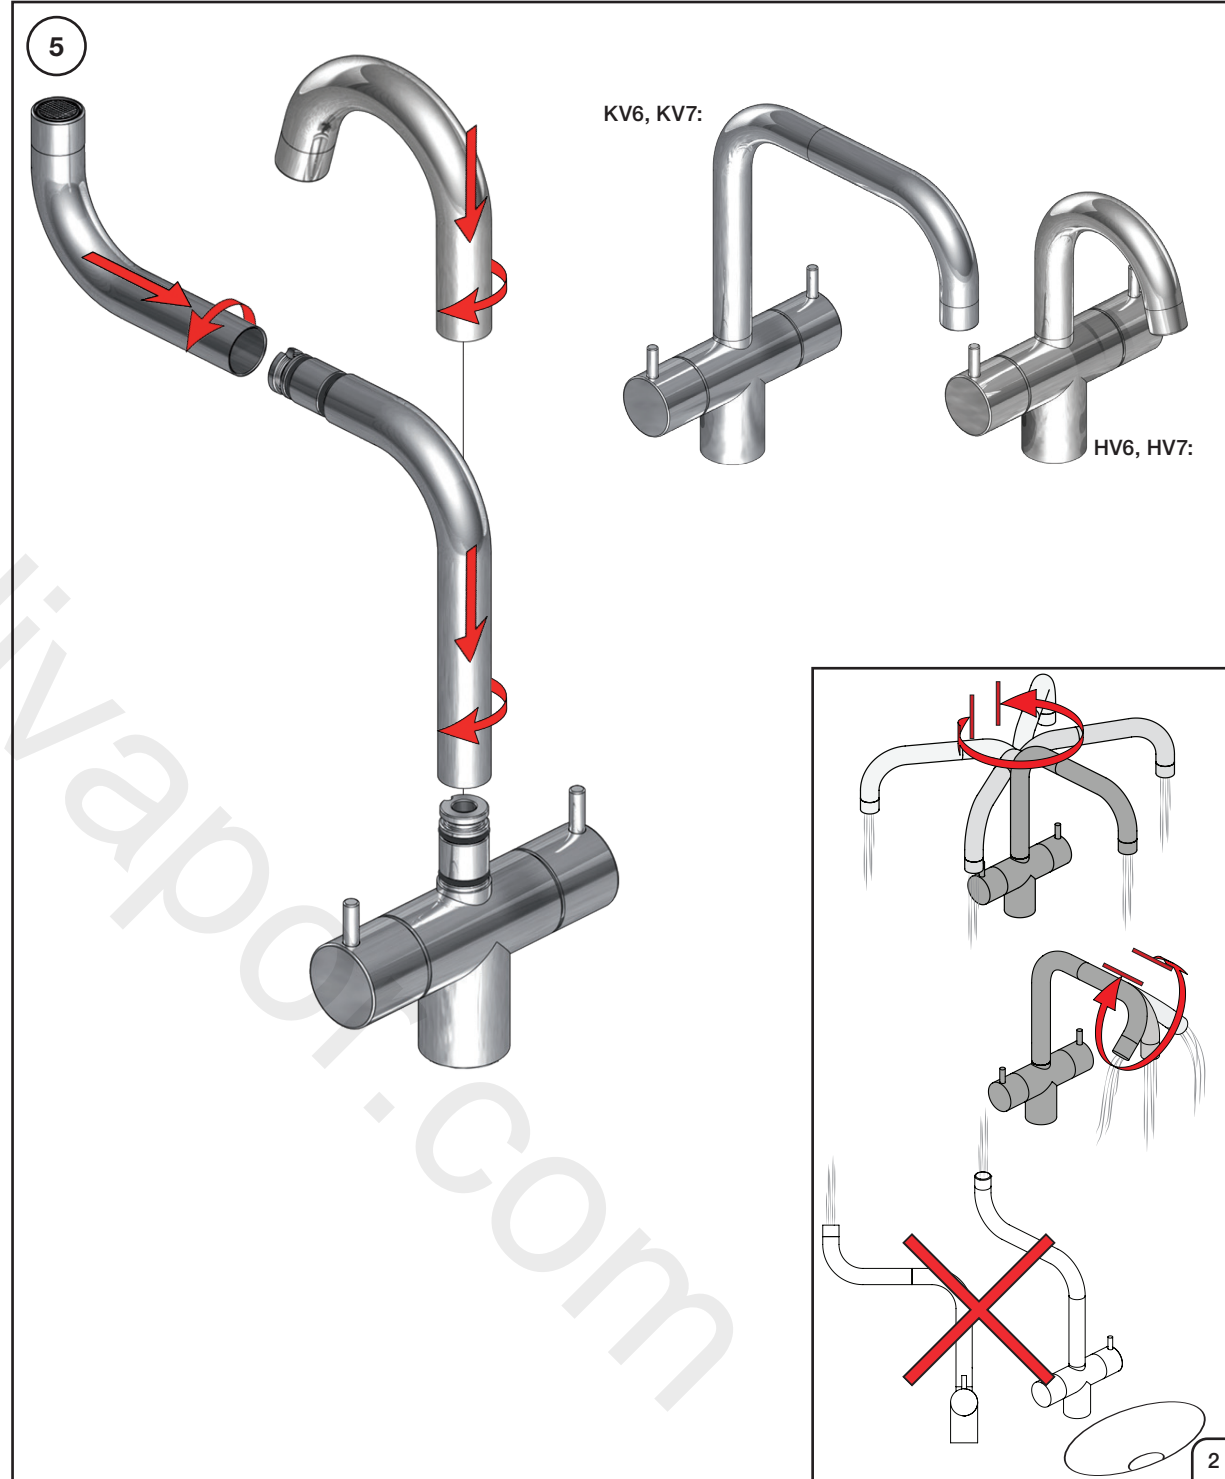

VOLA HV6, HV7
VOLA KV6, KV7

Fitting instruction
Montageanleitung
Monteringsvejledning
Monteringsvægledning
Montage hanleiding
Manuel de montage

KV6, KV7:

HV6, HV7:

Data, 3 Bar /43.5 Psi: (Min. 0,5 - Max. 8 Bar)

Max.	l/min.	Gal/min.
HV6/7:	9,0	2,0
KV6/7	9,0	2,0

Max. 70°C, 158°F

- | | |
|---------|---|
| 010Z: | VR623, VR624Z |
| VR433: | VR261, VR263, VR440, VR442, 2xVR444 |
| VR630: | VR623, VR624Z, VR625, VR629, 2xVR631, VR635 |
| VR693K: | VR23, VR693 |
| VR694K: | VR23, VR694 |
| NR.7: | VR2A, VR677 |