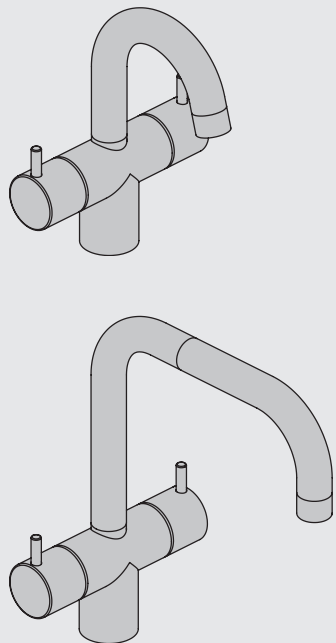

VOLA HV6, HV7
VOLA KV6, KV7

Fitting instruction
Montageanleitung
Monteringsvejledning
Monteringsvægledning
Montage hanleiding
Manuel de montage

KV6, KV7:

HV6, HV7:

Data, 3 Bar /43.5 Psi: (Min. 0,5 - Max. 8 Bar)

Max.	l/min.	Gal/min.
HV6/7:	9,0	2,0
KV6/7	9,0	2,0

Max. 70°C, 158°F

- | | |
|---------|---|
| 010Z: | VR623, VR624Z |
| VR433: | VR261, VR263, VR440, VR442, 2xVR444 |
| VR630: | VR623, VR624Z, VR625, VR629, 2xVR631, VR635 |
| VR693K: | VR23, VR693 |
| VR694K: | VR23, VR694 |
| NR.7: | VR2A, VR677 |