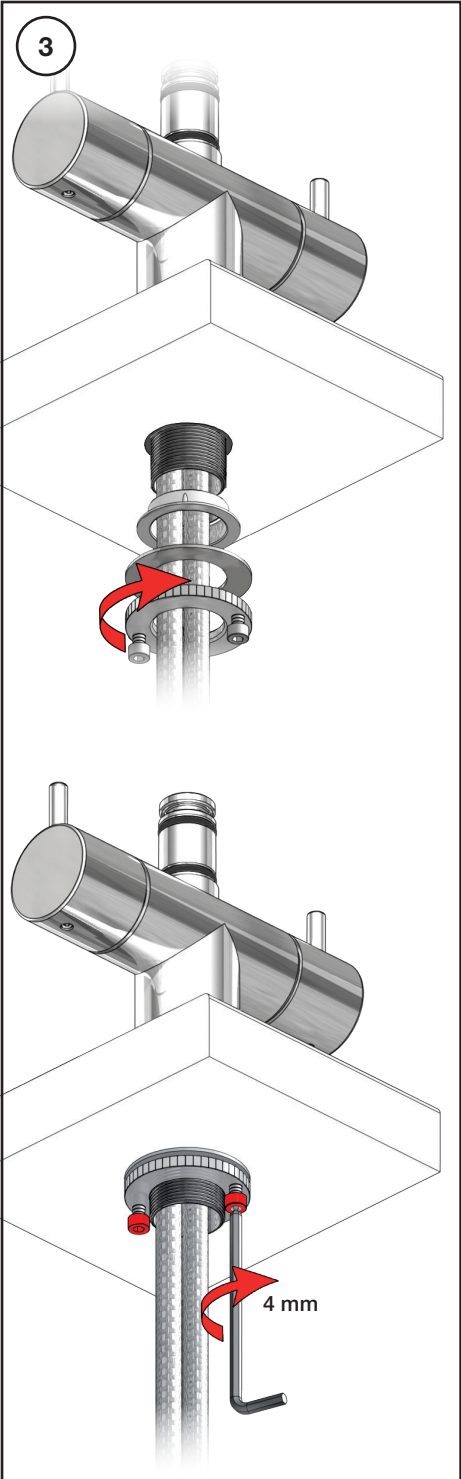

VOLA HV6, HV7
VOLA KV6, KV7

Fitting instruction
Montageanleitung
Monteringsvejledning
Monteringsvægledning
Montage hanleiding
Manuel de montage

KV6, KV7:

HV6, HV7:

Data, 3 Bar /43.5 Psi: (Min. 0,5 - Max. 8 Bar)

Max.	l/min.	Gal/min.
HV6/7:	9,0	2,0
KV6/7	9,0	2,0

Max. 70°C, 158°F

- | | |
|---------|---|
| 010Z: | VR623, VR624Z |
| VR433: | VR261, VR263, VR440, VR442, 2xVR444 |
| VR630: | VR623, VR624Z, VR625, VR629, 2xVR631, VR635 |
| VR693K: | VR23, VR693 |
| VR694K: | VR23, VR694 |
| NR.7: | VR2A, VR677 |