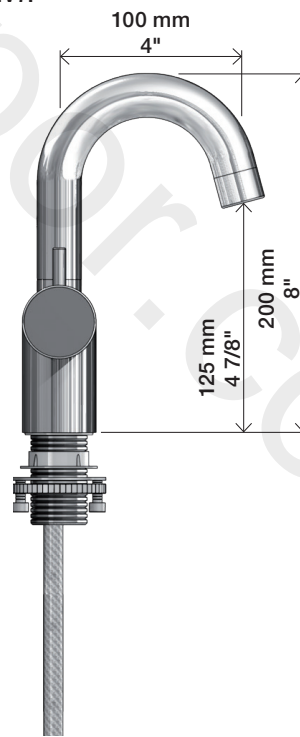

VOLA HV6, HV7
VOLA KV6, KV7

Fitting instruction
Montageanleitung
Monteringsvejledning
Monteringsvægledning
Montage hanleiding
Manuel de montage

KV6, KV7:

HV6, HV7:

Data, 3 Bar /43.5 Psi: (Min. 0,5 - Max. 8 Bar)

Max.	l/min.	Gal/min.
HV6/7:	9,0	2,0
KV6/7	9,0	2,0

Max. 70°C, 158°F

- | | |
|---------|---|
| 010Z: | VR623, VR624Z |
| VR433: | VR261, VR263, VR440, VR442, 2xVR444 |
| VR630: | VR623, VR624Z, VR625, VR629, 2xVR631, VR635 |
| VR693K: | VR23, VR693 |
| VR694K: | VR23, VR694 |
| NR.7: | VR2A, VR677 |