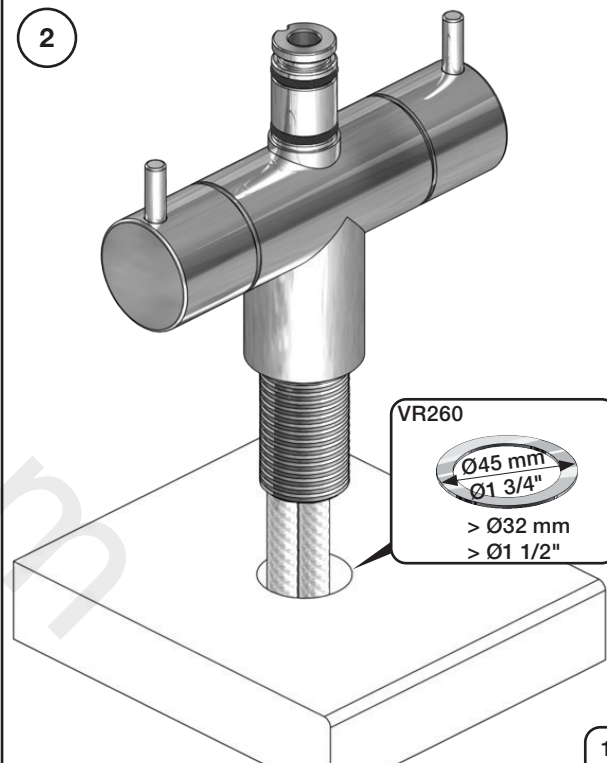

VOLA HV6, HV7
VOLA KV6, KV7

Fitting instruction
Montageanleitung
Monteringsvejledning
Monteringsvægledning
Montage hanleiding
Manuel de montage

KV6, KV7:

HV6, HV7:

Data, 3 Bar /43.5 Psi: (Min. 0,5 - Max. 8 Bar)

Max.	l/min.	Gal/min.
HV6/7:	9,0	2,0
KV6/7	9,0	2,0

Max. 70°C, 158°F

- | | |
|---------|---|
| 010Z: | VR623, VR624Z |
| VR433: | VR261, VR263, VR440, VR442, 2xVR444 |
| VR630: | VR623, VR624Z, VR625, VR629, 2xVR631, VR635 |
| VR693K: | VR23, VR693 |
| VR694K: | VR23, VR694 |
| NR.7: | VR2A, VR677 |