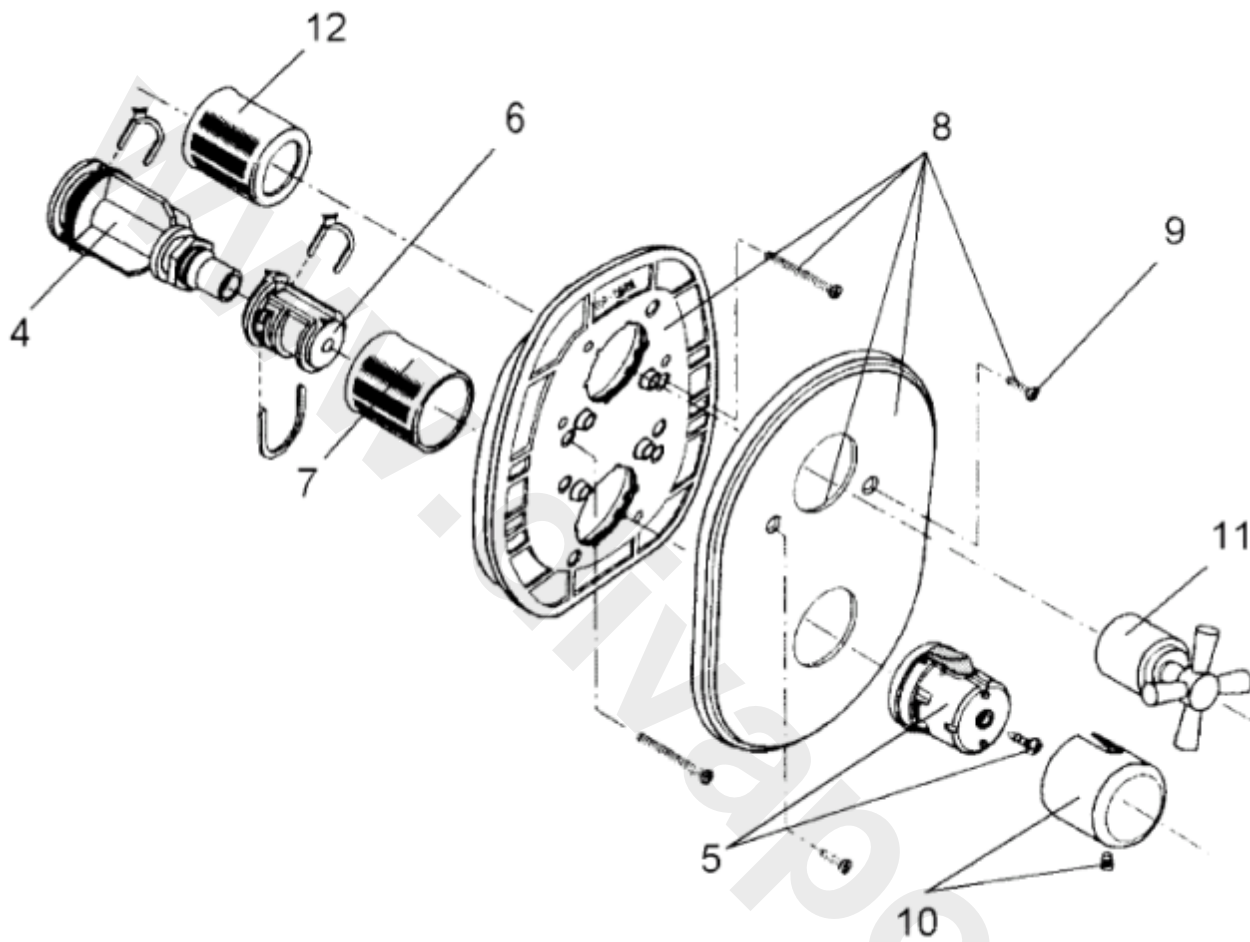

<p>

Ref.	Description
4	Temp handle extension
5	Temperature handle working parts
6	Temperature handle carrier
7	Temperature shroud
7a	Shroud ring
8	Face plate kit
9	Screw
10	Temperature handle cover
11	Flow control LEVER handle complete ( not as shown on drawing above))
12	Shroud - Flow control handle
13	THERM.CADRIGDE G3/4 B-IN
14	Flow control - CARTRIDGE 3/4" (COUNTER CLOCKWISE ON)

Part No.
A963649NU
H960675NU
A953957NU11
H960680AA
A963511NU
H960691AA
H960678AA
H960674AA
H960378AA
H960769AA
A961259NU
H960001NU