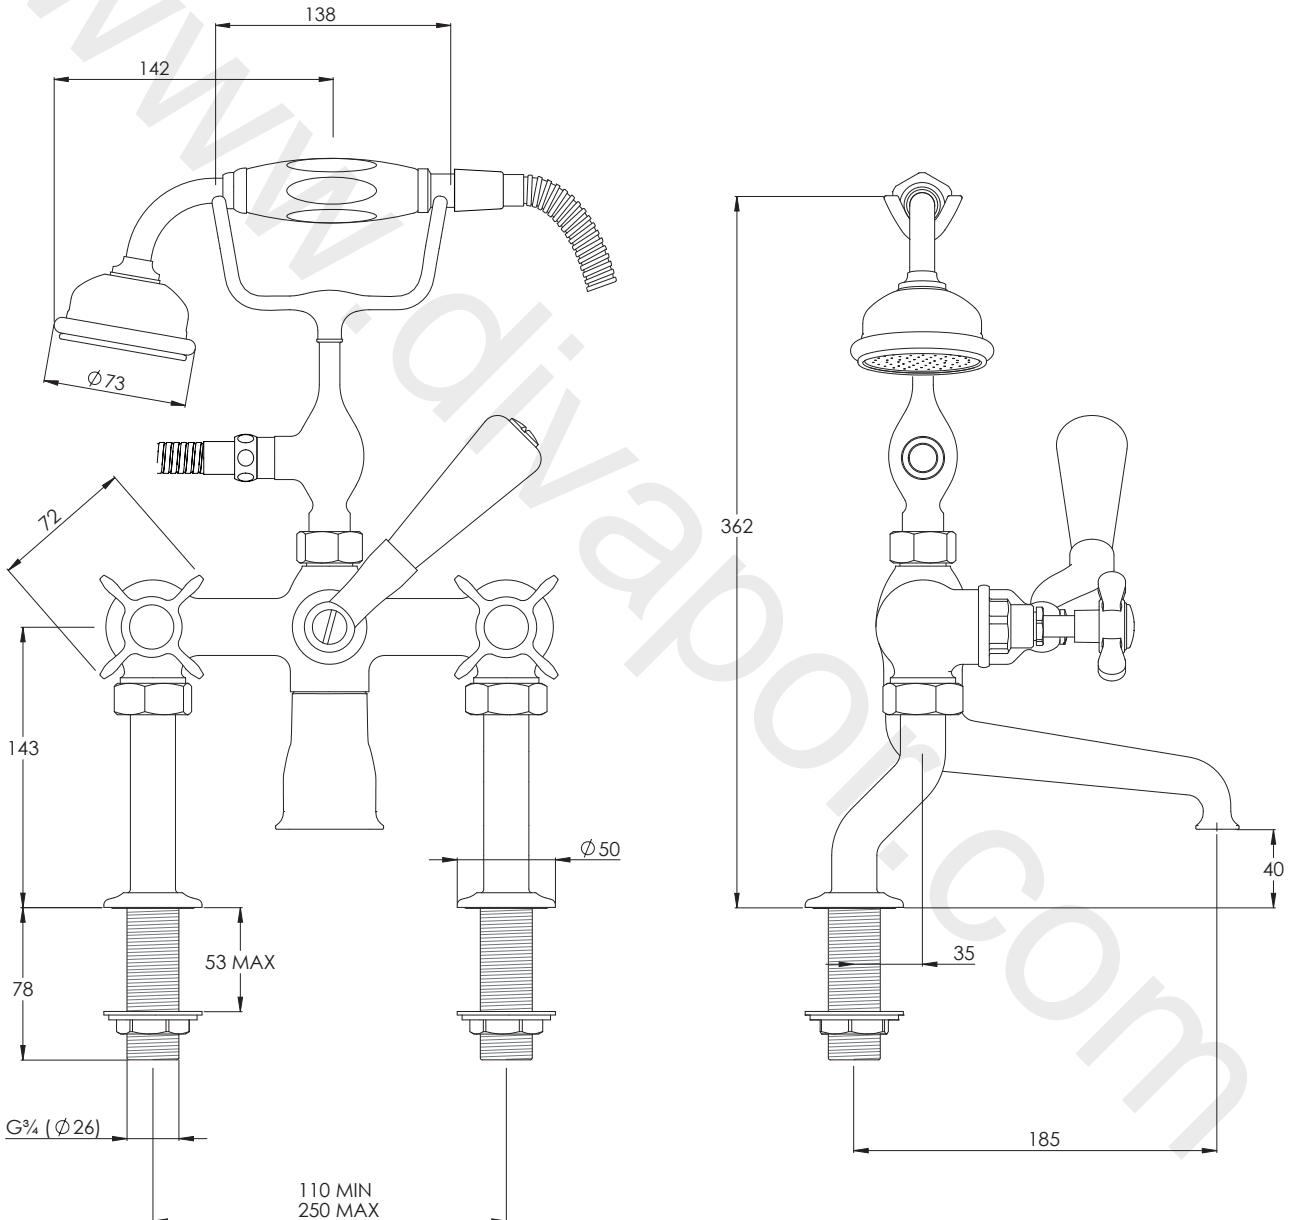

LEFROY BROOKS

IBROC HOUSE ESSEX ROAD
HODDESDON HERTS EN11 0QS UK
T: +44 (0)1992 708 316 F: +44 (0)1992 708 317

LB1100

CLASSIC DECK MOUNTED BATH SHOWER
MIXER

DIMENSIONAL DATA SHEET

DATE: 24/09/20

REVISION: F

COPYRIGHT © LBIP LTD. ALL RIGHTS RESERVED

DIMENSIONS IN MILLIMETRES

WHILST EVERY EFFORT IS MADE TO ENSURE THE ACCURACY OF THESE DATA SHEETS THEY ARE SUBJECT TO CHANGE WITHOUT NOTICE AS PART OF THE COMPANY'S PRODUCT DEVELOPMENT PROCESS