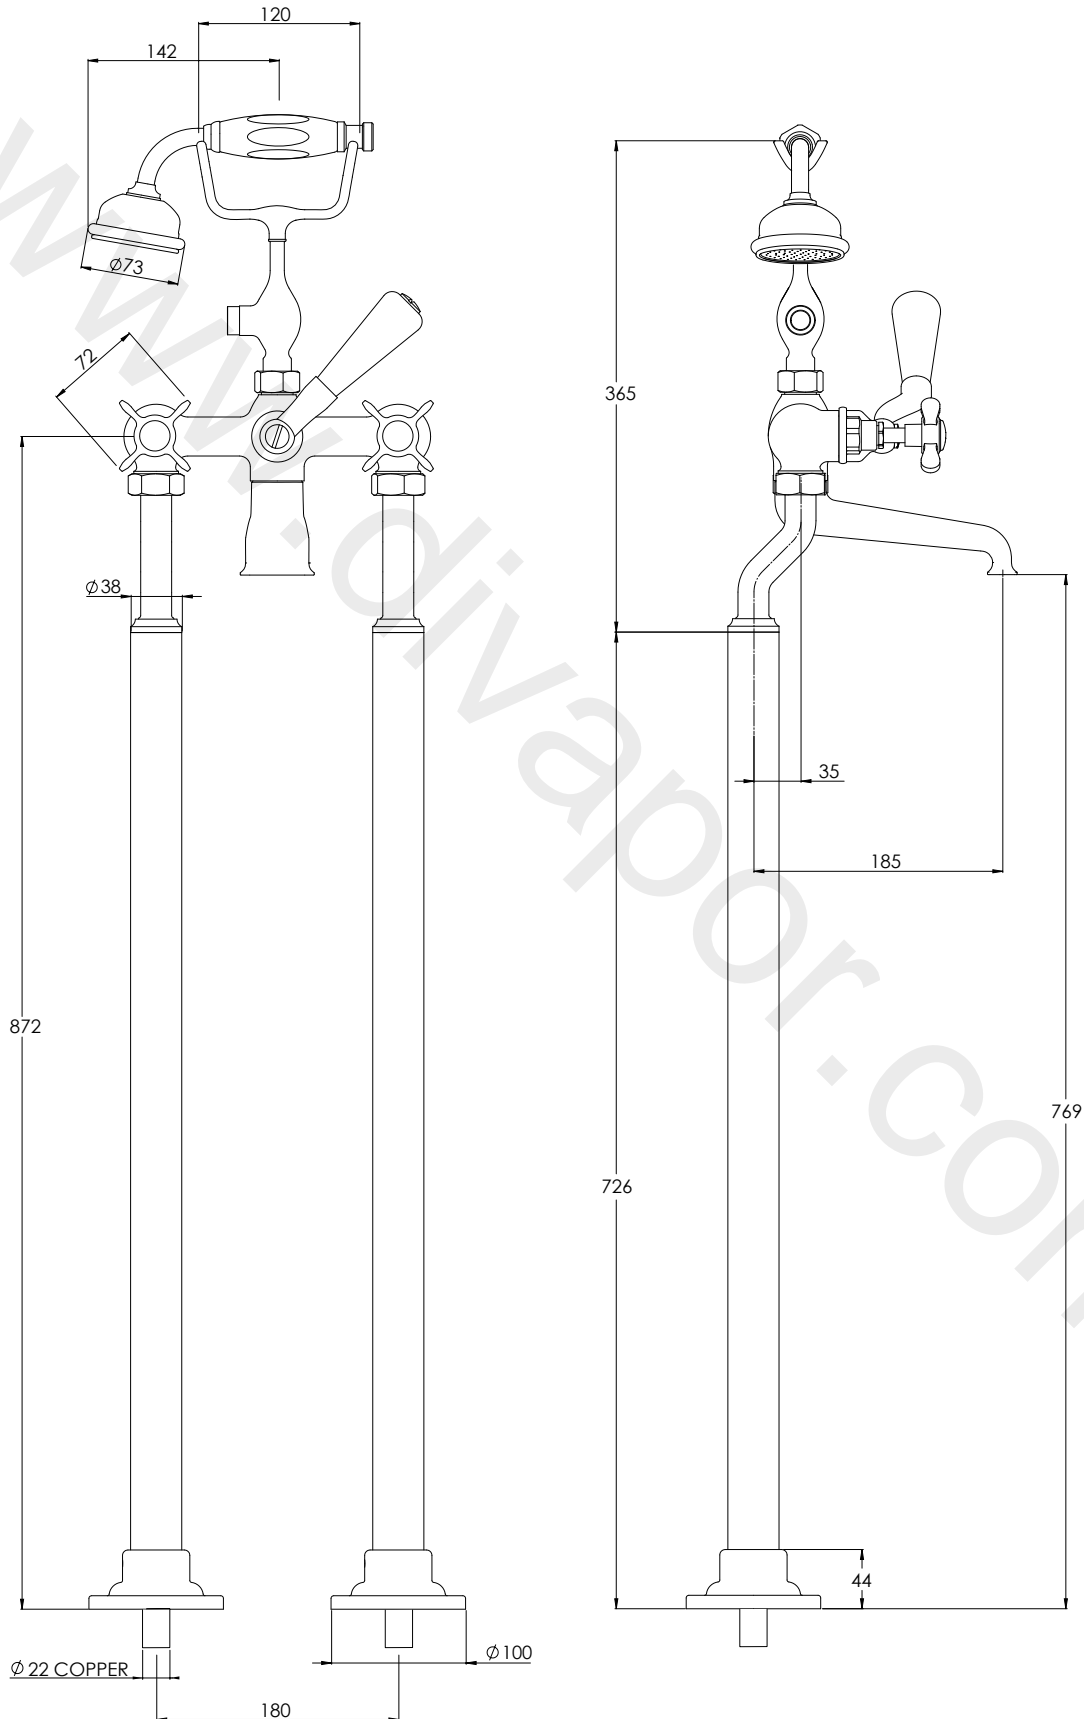

LEFROY BROOKS

IBROC HOUSE ESSEX ROAD
HODDESDON HERTS EN11 0QS UK
T: +44 (0)1992 708 316 F: +44 (0)1992 708 317

LB1144

CLASSIC BATH SHOWER MIXER WITH STAND-PIPES

DIMENSIONAL DATA SHEET

DATE: 26/03/19

REVISION: A

COPYRIGHT © LBIP LTD. ALL RIGHTS RESERVED

DIMENSIONS IN MILLIMETRES

WHILST EVERY EFFORT IS MADE TO ENSURE THE ACCURACY OF THESE DATA SHEETS THEY ARE SUBJECT TO CHANGE WITHOUT NOTICE AS PART OF THE COMPANY'S PRODUCT DEVELOPMENT PROCESS