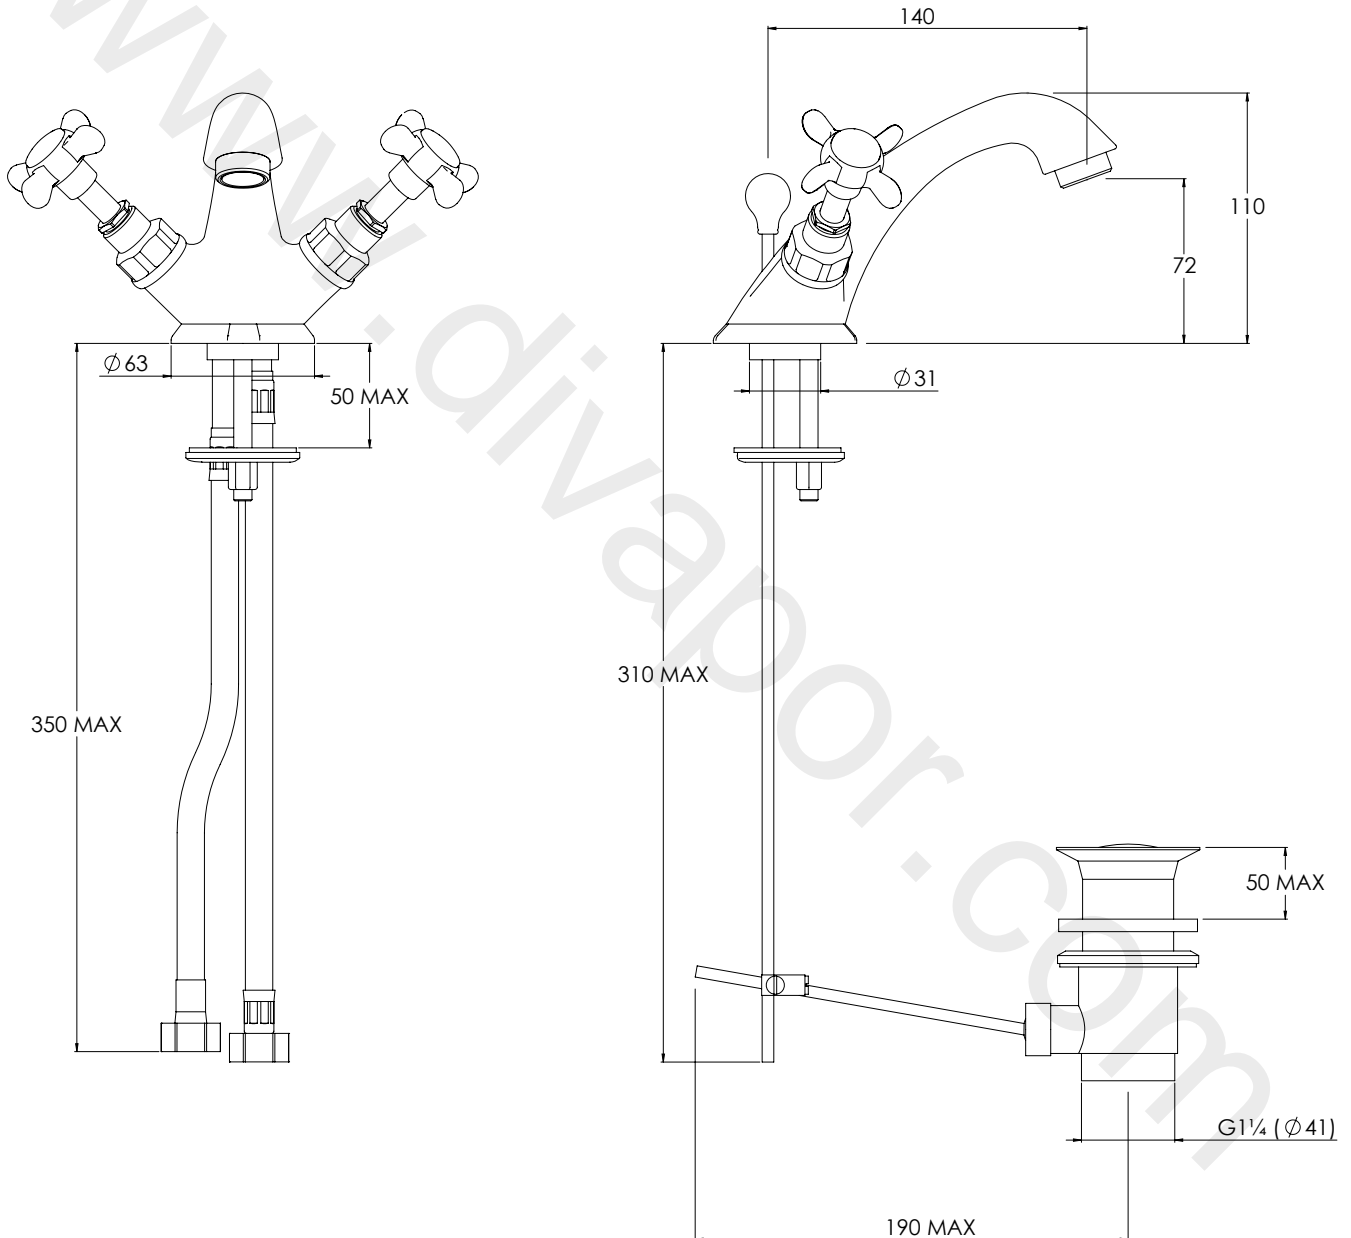

LEFROY BROOKS

IBROC HOUSE ESSEX ROAD
HODDESDON HERTS EN11 0QS UK
T: +44 (0)1992 708 316 F: +44 (0)1992 708 317

LB1189

CONNAUGHT MONO BASIN MIXER WITH
CLASSIC CROSS HANDLES AND POP-UP WASTE

DIMENSIONAL DATA SHEET

DATE: 21/05/2019

REVISION: E

COPYRIGHT © LBIP LTD. ALL RIGHTS RESERVED

DIMENSIONS IN MILLIMETRES

WHILST EVERY EFFORT IS MADE TO ENSURE THE ACCURACY OF THESE DATA SHEETS THEY ARE SUBJECT TO CHANGE WITHOUT NOTICE AS PART OF THE COMPANY'S PRODUCT DEVELOPMENT PROCESS