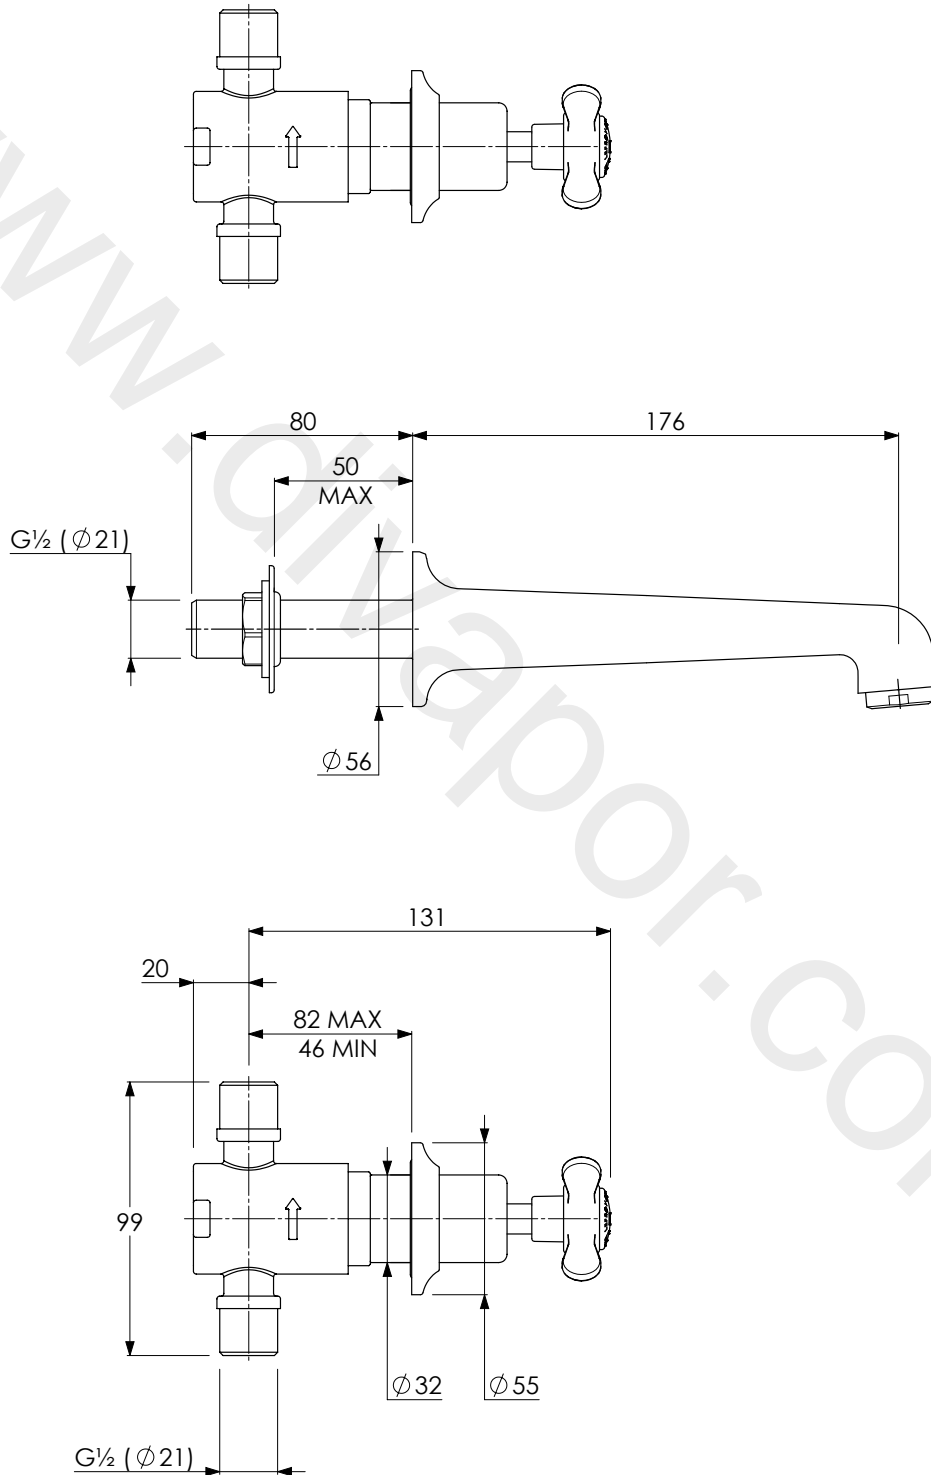

LEFROY BROOKS

IBROC HOUSE ESSEX ROAD
HODDESDON HERTS EN11 0QS UK
T: +44 (0)1992 708 316 F: +44 (0)1992 708 317

LB1212

CLASSIC WALL MOUNTED BASIN MIXER

DIMENSIONAL DATA SHEET

DATE: 29/01/2019

REVISION: A

DIMENSIONS IN MILLIMETRES