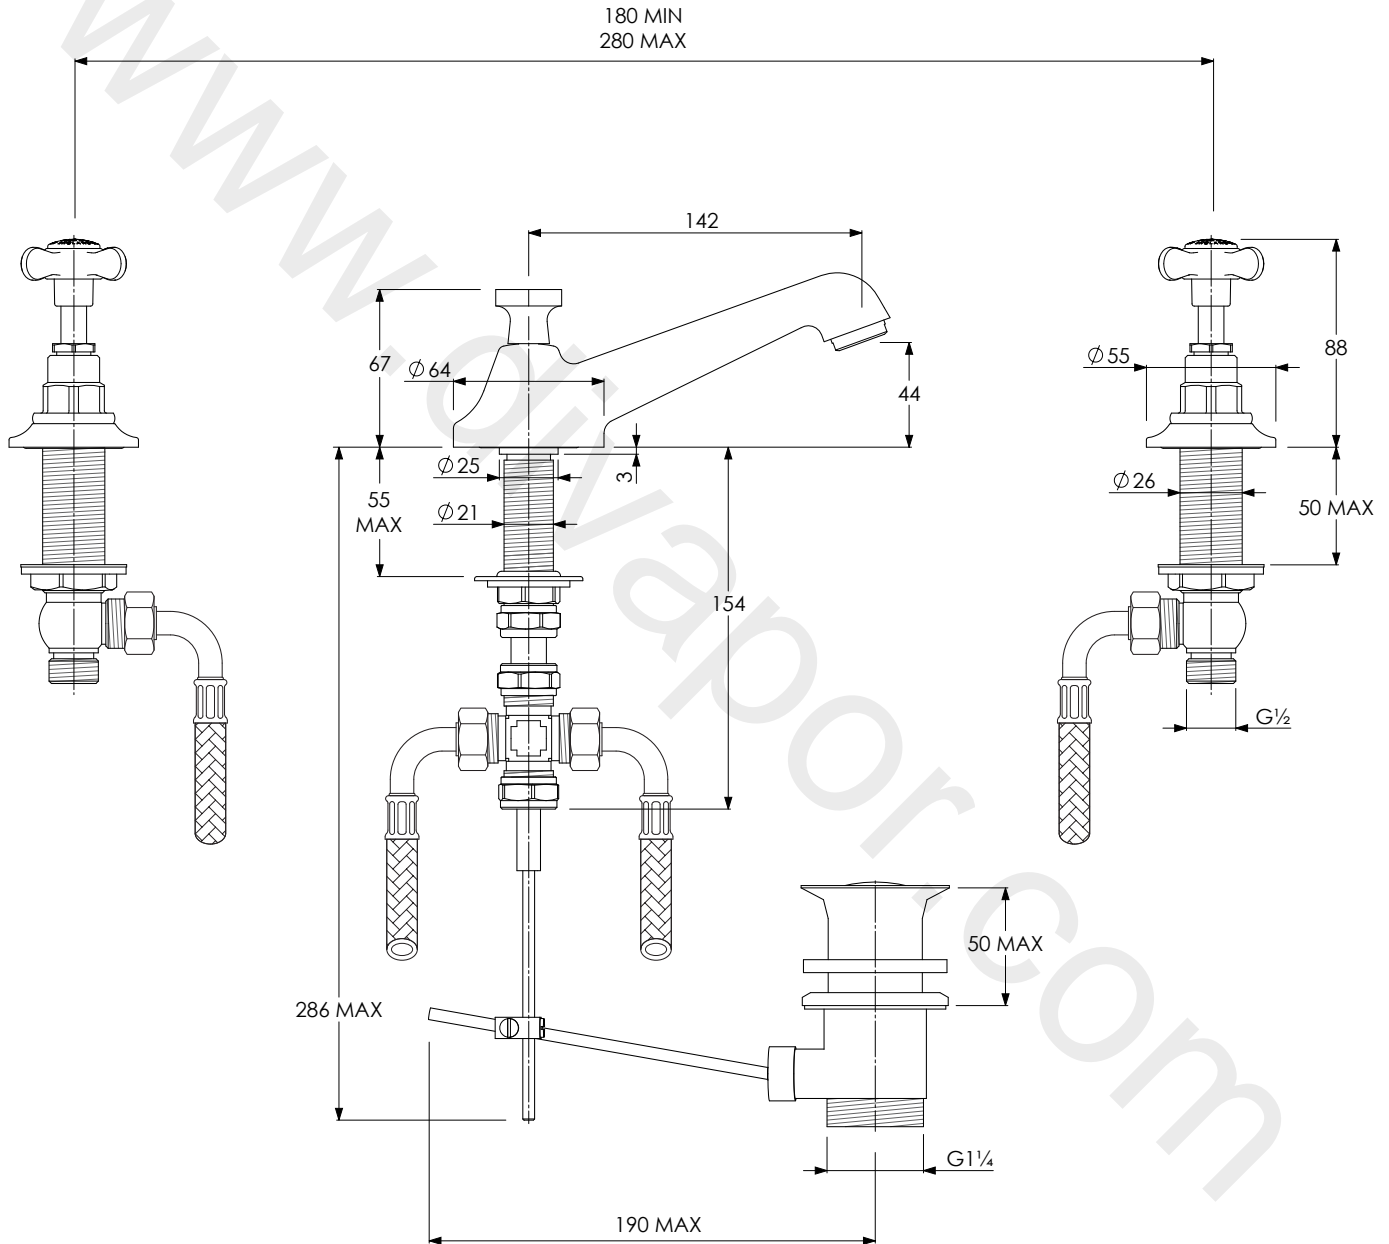

LEFROY BROOKS

IBROC HOUSE ESSEX ROAD
HODDESDON HERTS EN11 0QS UK
T: +44 (0)1992 708 316 F: +44 (0)1992 708 317

LB1220

CLASSIC BASIN MIXER WITH POP-UP WASTE

DIMENSIONAL DATA SHEET

DATE: 03/02/2019

REVISION: A

COPYRIGHT © LBIP LTD. ALL RIGHTS RESERVED

DIMENSIONS IN MILLIMETRES

WHILST EVERY EFFORT IS MADE TO ENSURE THE ACCURACY OF THESE DATA SHEETS THEY ARE SUBJECT TO CHANGE WITHOUT NOTICE AS PART OF THE COMPANY'S PRODUCT DEVELOPMENT PROCESS