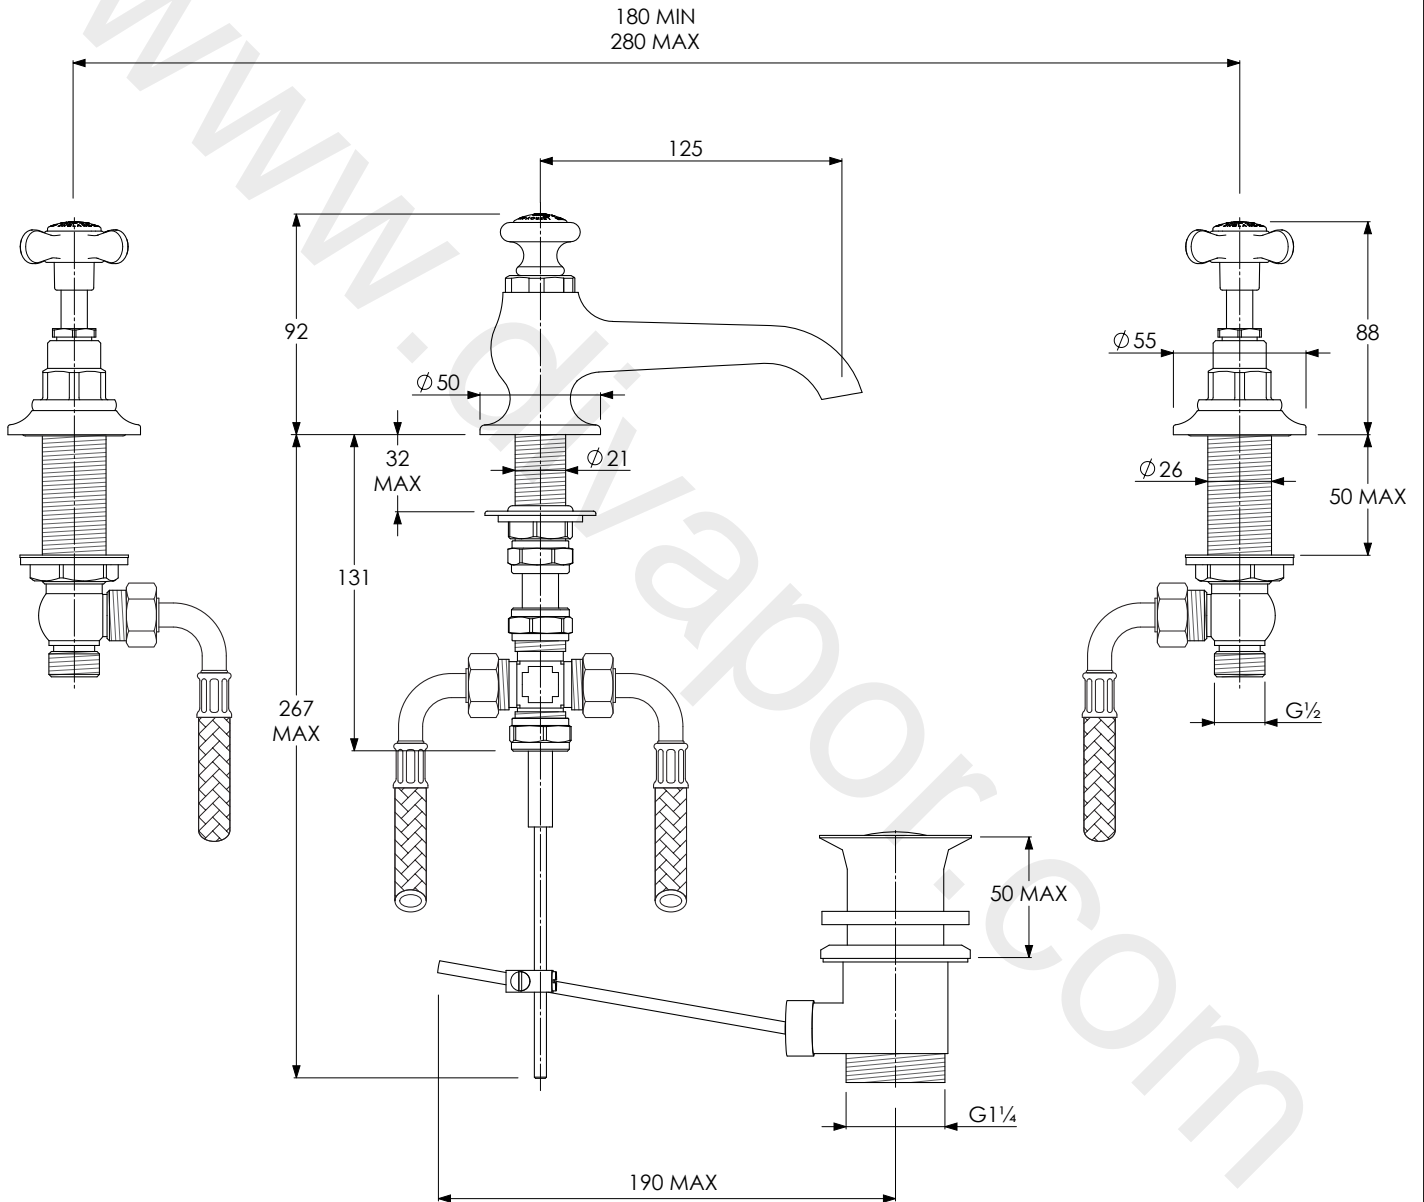

# LB1224

CONNAUGHT BASIN MIXER WITH CLASSIC  
CROSS HANDLES AND POP-UP WASTE

DIMENSIONAL DATA SHEET

DATE: 02/01/2019

REVISION: D

COPYRIGHT © LBIP LTD. ALL RIGHTS RESERVED

DIMENSIONS IN MILLIMETRES

WHILST EVERY EFFORT IS MADE TO ENSURE THE ACCURACY OF THESE DATA SHEETS THEY ARE SUBJECT TO CHANGE WITHOUT NOTICE AS PART OF THE COMPANY'S PRODUCT DEVELOPMENT PROCESS