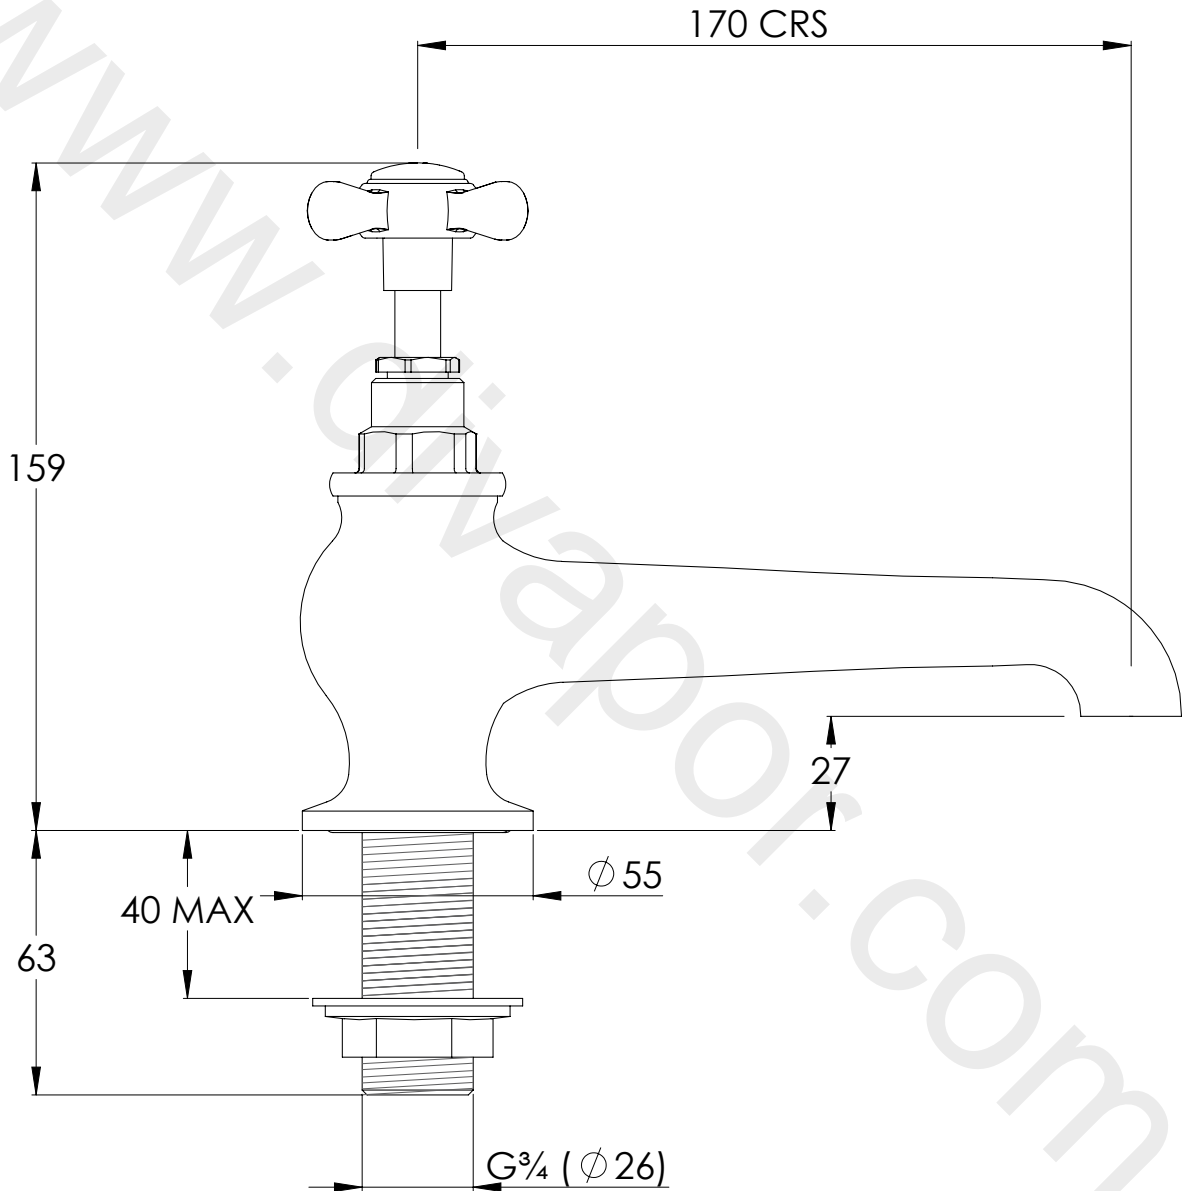

# LB1450

LONG NOSE BATH PILLAR TAPS (1 PAIR),  $\frac{3}{4}$ "

DIMENSIONAL DATA SHEET

DATE: 03/06/2019

REVISION: B

COPYRIGHT © LBIP LTD. ALL RIGHTS RESERVED

DIMENSIONS IN MILLIMETRES

WHILST EVERY EFFORT IS MADE TO ENSURE THE ACCURACY OF THESE DATA SHEETS THEY ARE SUBJECT TO CHANGE WITHOUT NOTICE AS PART OF THE COMPANY'S PRODUCT DEVELOPMENT PROCESS