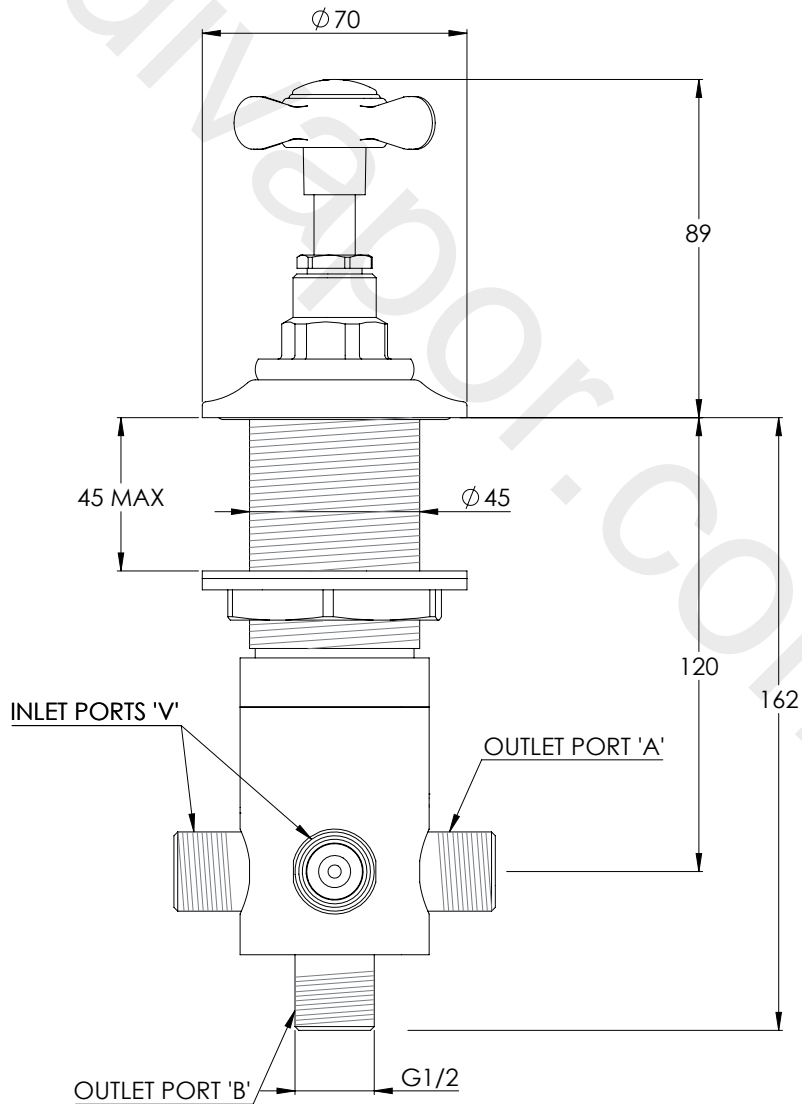

# LB1650

CLASSIC DECK MOUNTED 'TWO-WAY' DIVERTER

DIMENSIONAL DATA SHEET

DATE: 02/08/2021

REVISION: B

DIMENSIONS IN MILLIMETRES

WHILST EVERY EFFORT IS MADE TO ENSURE THE ACCURACY OF THESE DATA SHEETS THEY ARE SUBJECT TO CHANGE WITHOUT NOTICE AS PART OF THE COMPANY'S PRODUCT DEVELOPMENT PROCESS