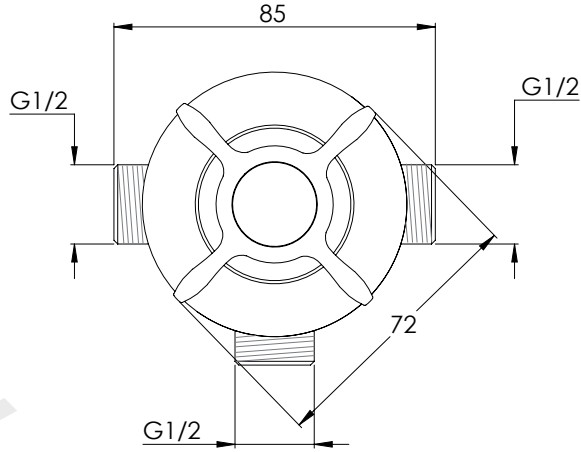

# LB1650

CLASSIC DECK MOUNTED 'TWO-WAY' DIVERTER

DIMENSIONAL DATA SHEET

DATE: 02/08/2021

REVISION: B

DIMENSIONS IN MILLIMETRES

WHILST EVERY EFFORT IS MADE TO ENSURE THE ACCURACY OF THESE DATA SHEETS THEY ARE SUBJECT TO CHANGE WITHOUT NOTICE AS PART OF THE COMPANY'S PRODUCT DEVELOPMENT PROCESS