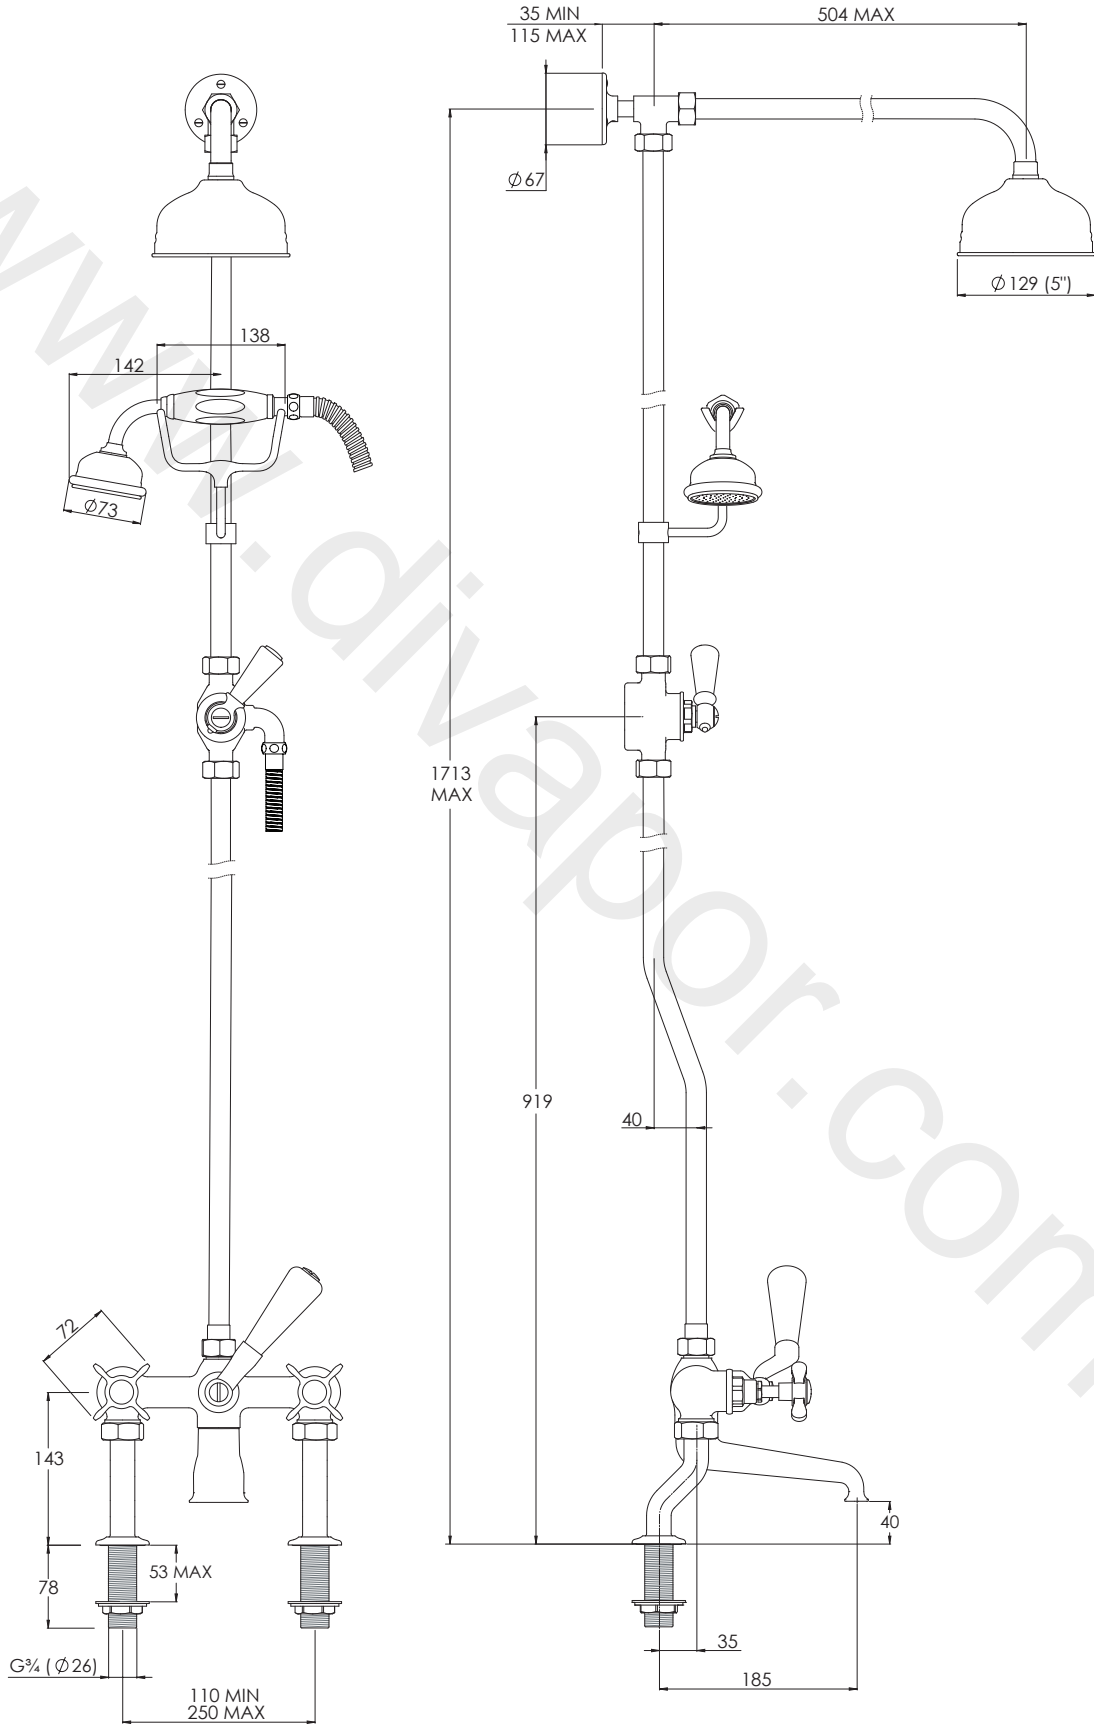

LEFROY BROOKS

IBROC HOUSE ESSEX ROAD
HODDESDON HERTS EN11 0QS UK
T: +44 (0)1992 708 316 F: +44 (0)1992 708 317

LB1700

CLASSIC BATH SHOWER MIXER WITH RISER KIT,
LEVER DIVERTER, HAND SHOWER AND 5" ROSE

DIMENSIONAL DATA SHEET

DATE: 26/03/19

REVISION: A

DIMENSIONS IN MILLIMETRES

WHILST EVERY EFFORT IS MADE TO ENSURE THE ACCURACY OF THESE DATA SHEETS THEY ARE SUBJECT TO CHANGE WITHOUT NOTICE AS PART OF THE COMPANY'S PRODUCT DEVELOPMENT PROCESS