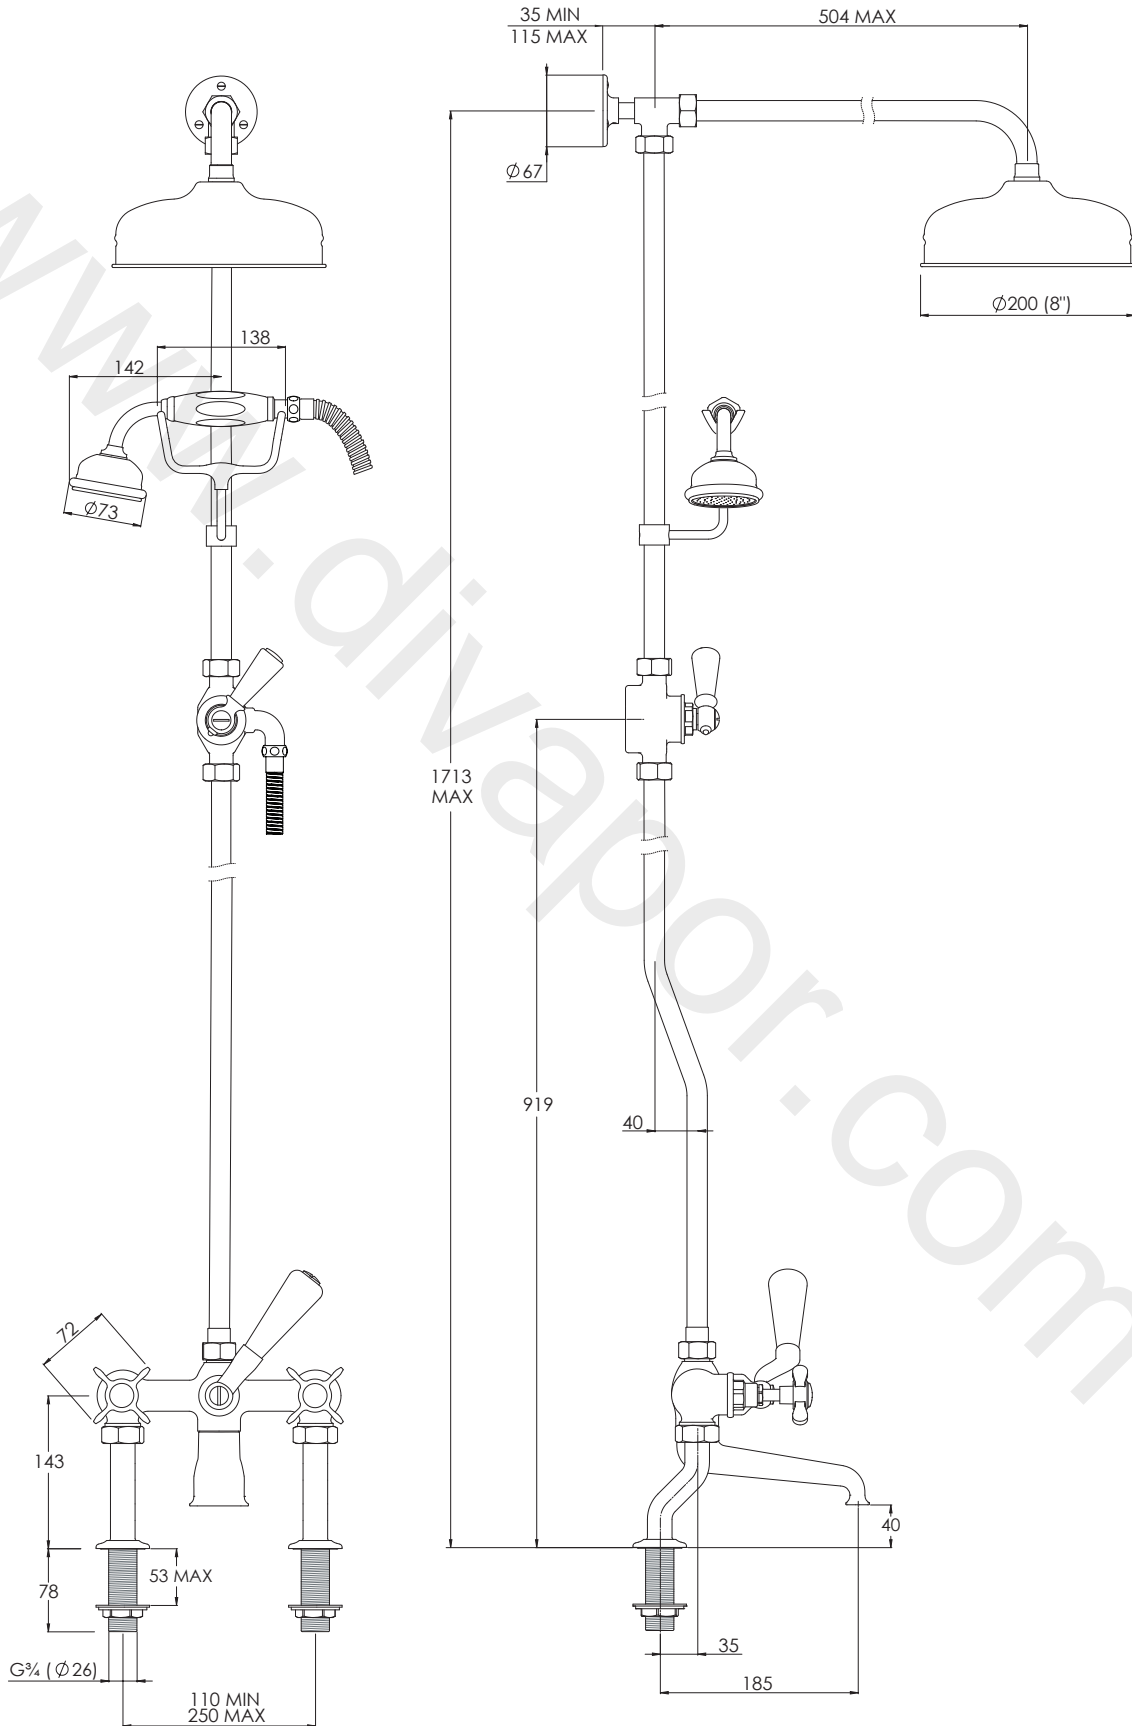

LEFROY BROOKS

IBROC HOUSE ESSEX ROAD
HODDESDON HERTS EN11 0QS UK
T: +44 (0)1992 708 316 F: +44 (0)1992 708 317

LB1701

CLASSIC BATH SHOWER MIXER WITH RISER KIT,
LEVER DIVERTER, HAND SHOWER AND 8" ROSE

DIMENSIONAL DATA SHEET

DATE: 26/03/19

REVISION: D

COPYRIGHT © LBIP LTD. ALL RIGHTS RESERVED

DIMENSIONS IN MILLIMETRES

WHILST EVERY EFFORT IS MADE TO ENSURE THE ACCURACY OF THESE DATA SHEETS THEY ARE SUBJECT TO CHANGE WITHOUT NOTICE AS PART OF THE COMPANY'S PRODUCT DEVELOPMENT PROCESS