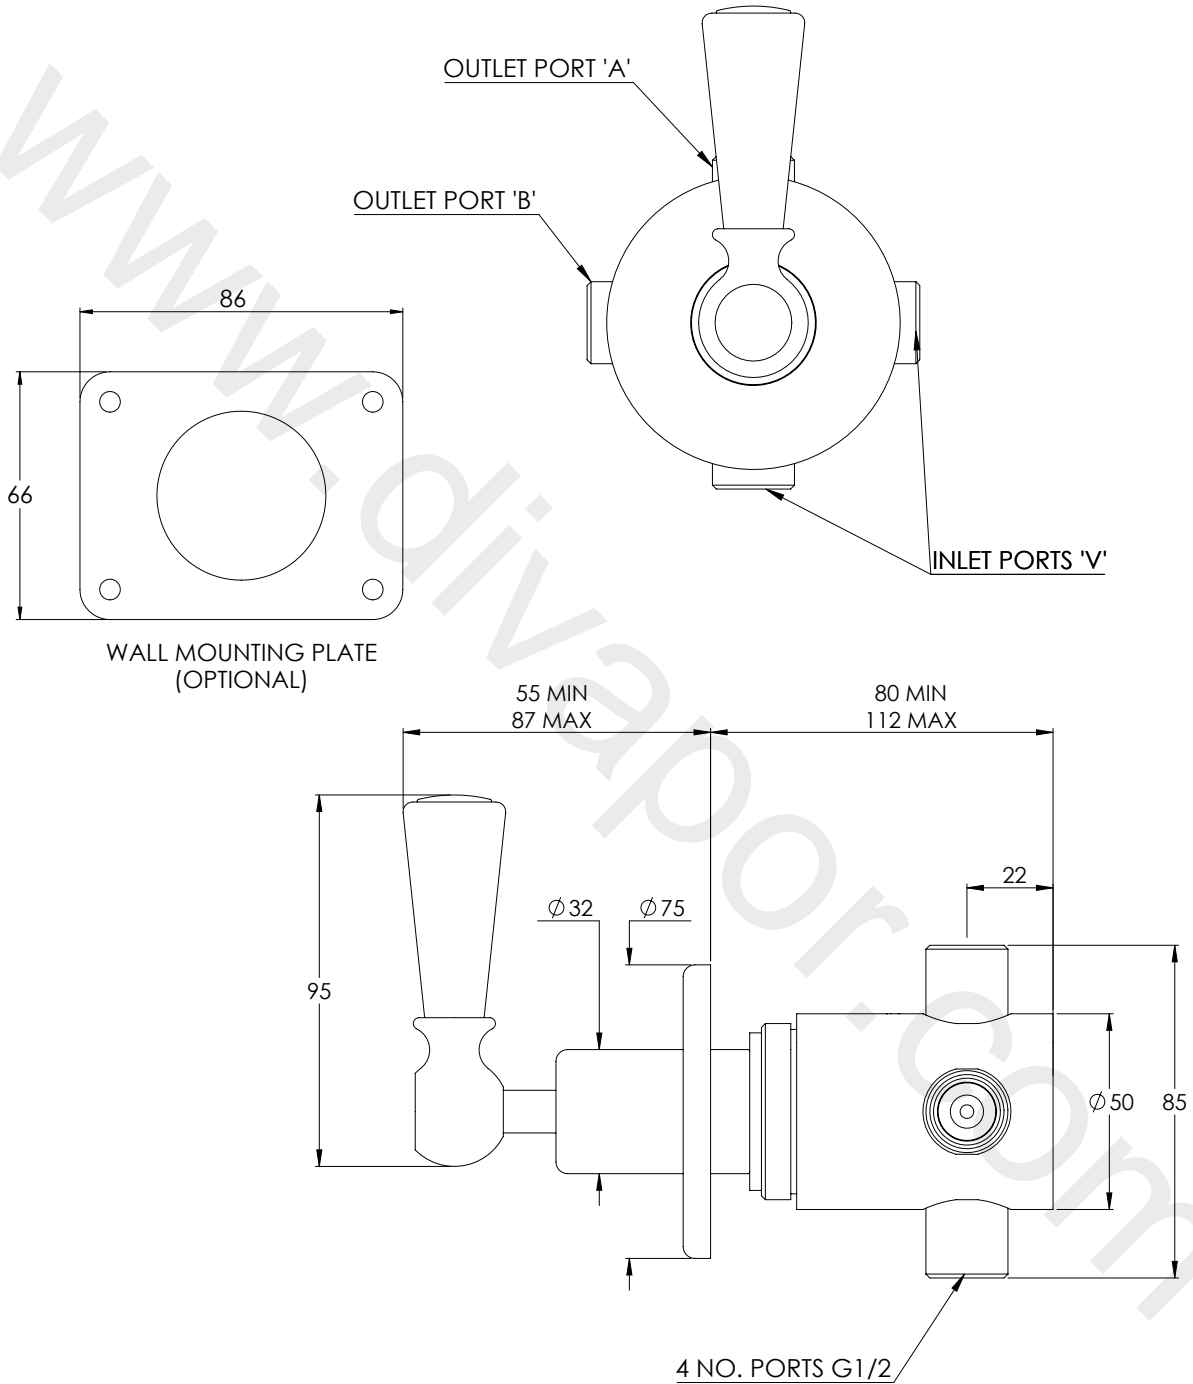

LEFROY BROOKS

IBROC HOUSE ESSEX ROAD
HODDESDON HERTS EN11 0QS UK
T: +44 (0)1992 708 316 F: +44 (0)1992 708 317

LB1721

CLASSIC WALL MOUNTED TWO-WAY DIVERTER

DIMENSIONAL DATA SHEET

DATE: 05/08/21

REVISION: C

COPYRIGHT © LBIP LTD. ALL RIGHTS RESERVED

DIMENSIONS IN MILLIMETRES

WHILST EVERY EFFORT IS MADE TO ENSURE THE ACCURACY OF THESE DATA SHEETS THEY ARE SUBJECT TO CHANGE WITHOUT NOTICE AS PART OF THE COMPANY'S PRODUCT DEVELOPMENT PROCESS