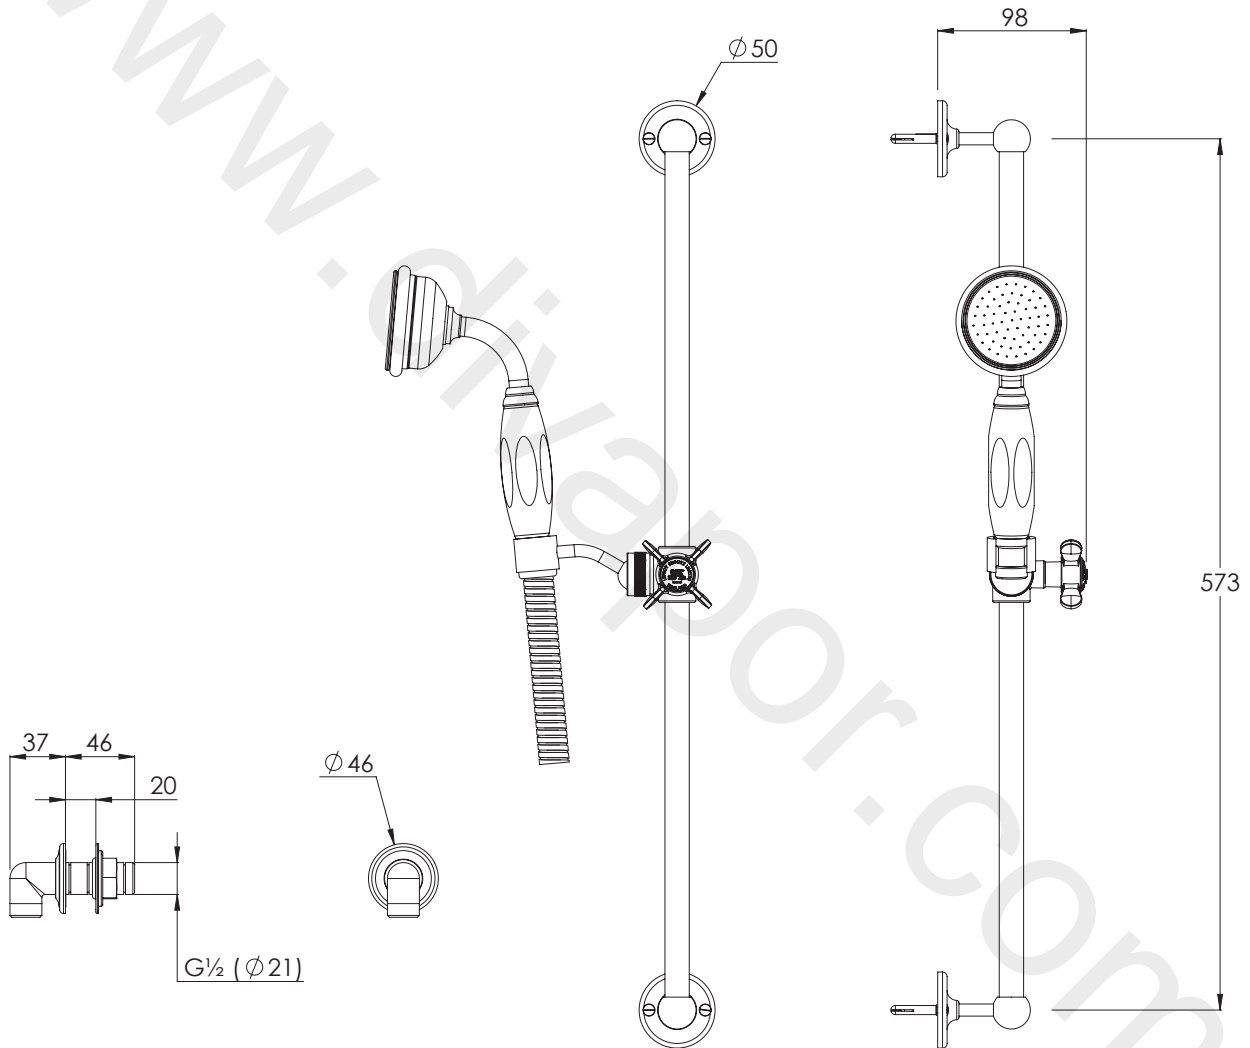

# LB1727

WALL OUTLET, SLIDING RAIL, HANDSPRAY AND  
SHOWER KIT

DIMENSIONAL DATA SHEET

DATE: 01/05/2019

REVISION: B

WWW.LEFROYBROOKS.COM

COPYRIGHT © LBIP LTD. ALL RIGHTS RESERVED

DIMENSIONS IN MILLIMETRES