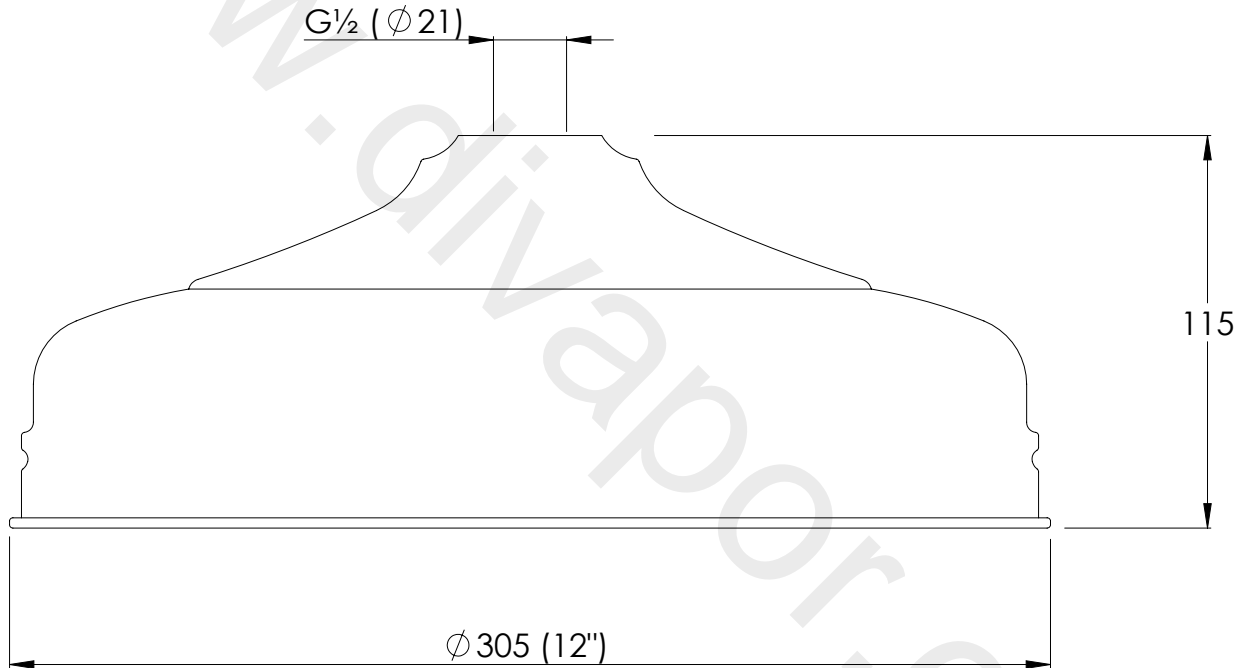

LEFROY BROOKS

IBROC HOUSE ESSEX ROAD
HODDESDON HERTS EN11 0QS UK
T: +44 (0)1992 708 316 F: +44 (0)1992 708 317

LB1731

12" APRON SHOWER ROSE

DIMENSIONAL DATA SHEET

DATE: 21/05/2019

REVISION: B

COPYRIGHT © LBIP LTD. ALL RIGHTS RESERVED

DIMENSIONS IN MILLIMETRES

WHILST EVERY EFFORT IS MADE TO ENSURE THE ACCURACY OF THESE DATA SHEETS THEY ARE SUBJECT TO CHANGE WITHOUT NOTICE AS PART OF THE COMPANY'S PRODUCT DEVELOPMENT PROCESS