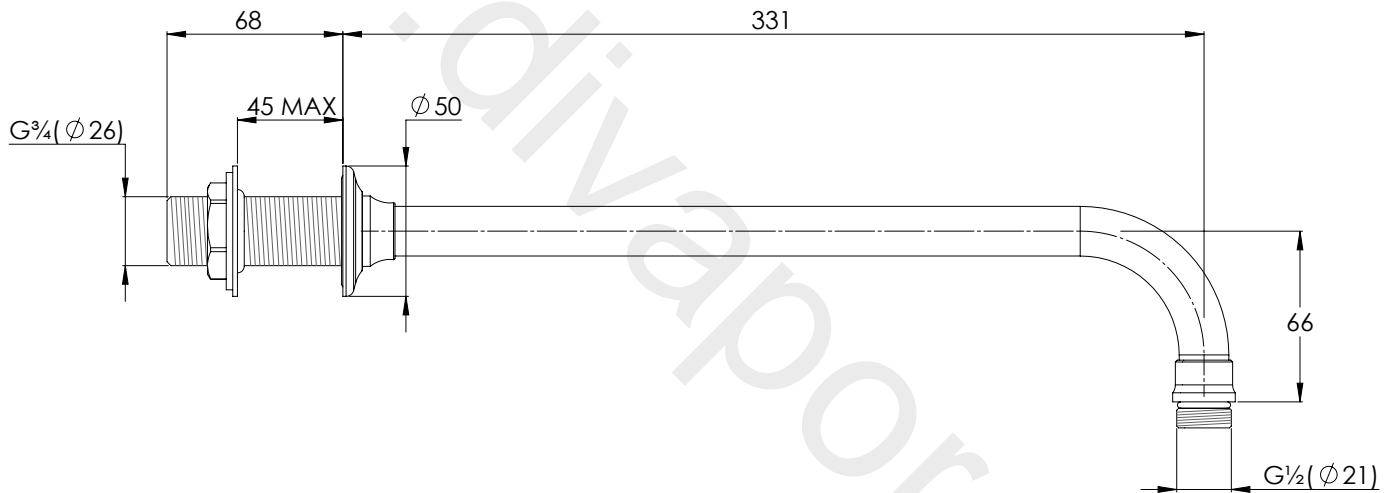

LEFROY BROOKS

IBROC HOUSE ESSEX ROAD
HODDESDON HERTS EN11 0QS UK
T: +44 (0)1992 708 316 F: +44 (0)1992 708 317

LB1734

STANDARD SHOWER PROJECTION ARM

DIMENSIONAL DATA SHEET

DATE: 15/04/2021

REVISION: A

COPYRIGHT © LBIP LTD. ALL RIGHTS RESERVED

DIMENSIONS IN MILLIMETRES

WHILST EVERY EFFORT IS MADE TO ENSURE THE ACCURACY OF THESE DATA SHEETS THEY ARE SUBJECT TO CHANGE WITHOUT NOTICE AS PART OF THE COMPANY'S PRODUCT DEVELOPMENT PROCESS