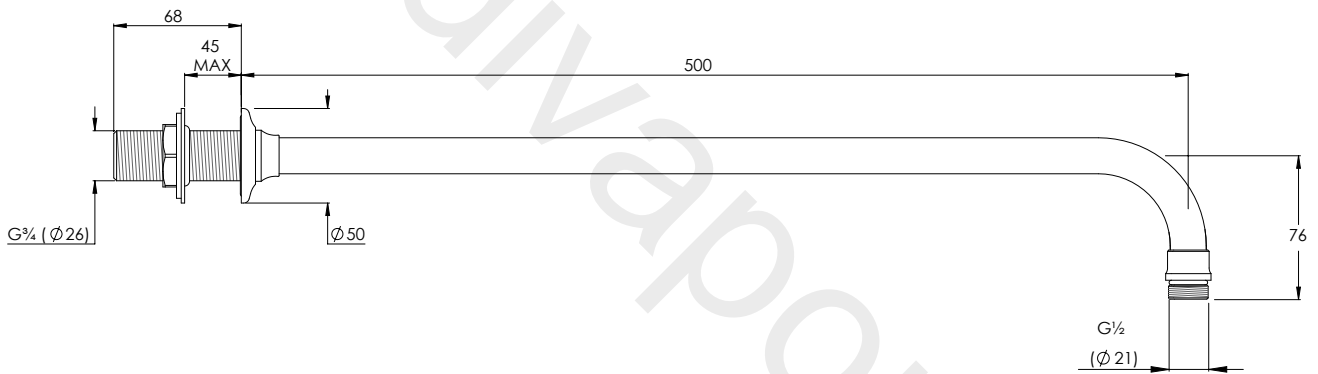

# LB1735

BATH SHOWER CONCEALED PROJECTION ARM  
(500MM PROJECTION)

DIMENSIONAL DATA SHEET

DATE: 10/05/2019

REVISION: A

COPYRIGHT © LBIP LTD. ALL RIGHTS RESERVED

DIMENSIONS IN MILLIMETRES

WHILST EVERY EFFORT IS MADE TO ENSURE THE ACCURACY OF THESE DATA SHEETS THEY ARE SUBJECT TO CHANGE WITHOUT NOTICE AS PART OF THE COMPANY'S PRODUCT DEVELOPMENT PROCESS