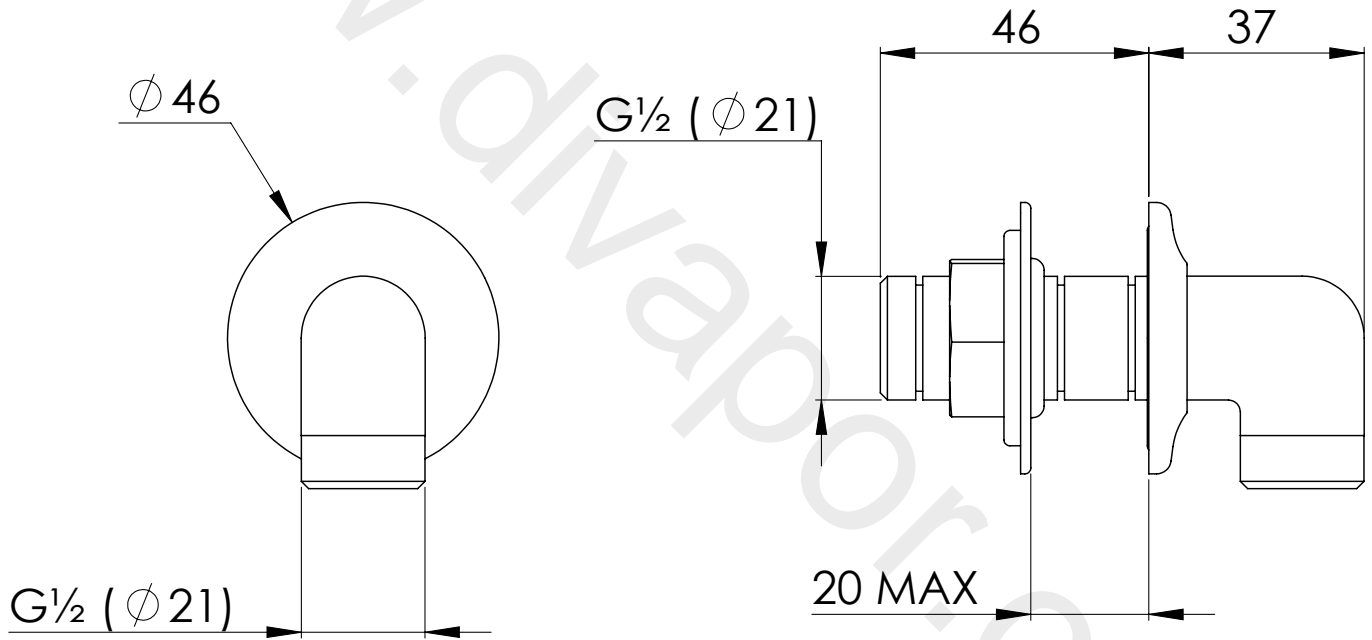

LEFROY BROOKS

IBROC HOUSE ESSEX ROAD
HODDESDON HERTS EN11 0QS UK
T: +44 (0)1992 708 316 F: +44 (0)1992 708 317

LB1749

WALL HOSE OUTLET FOR HAND SHOWER

DIMENSIONAL DATA SHEET

DATE: 16/05/2019

REVISION: B

COPYRIGHT © LBIP LTD. ALL RIGHTS RESERVED

DIMENSIONS IN MILLIMETRES

WHILST EVERY EFFORT IS MADE TO ENSURE THE ACCURACY OF THESE DATA SHEETS THEY ARE SUBJECT TO CHANGE WITHOUT NOTICE AS PART OF THE COMPANY'S PRODUCT DEVELOPMENT PROCESS