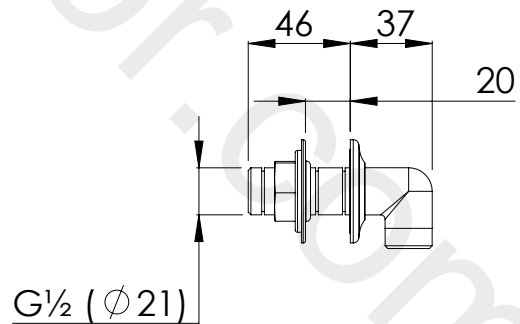

LEFROY BROOKS

IBROC HOUSE ESSEX ROAD
HODDESDON HERTS EN11 0QS UK
T: +44 (0)1992 708 316 F: +44 (0)1992 708 317

LB1760

CLASSIC HANDSET, CRADLE, WALL OUTLET AND
WIDE BORE HOSE

DIMENSIONAL DATA SHEET

DATE: 01/05/2019

REVISION: B

COPYRIGHT © LBIP LTD. ALL RIGHTS RESERVED

DIMENSIONS IN MILLIMETRES

WHILST EVERY EFFORT IS MADE TO ENSURE THE ACCURACY OF THESE DATA SHEETS THEY ARE SUBJECT TO CHANGE WITHOUT NOTICE AS PART OF THE COMPANY'S PRODUCT DEVELOPMENT PROCESS