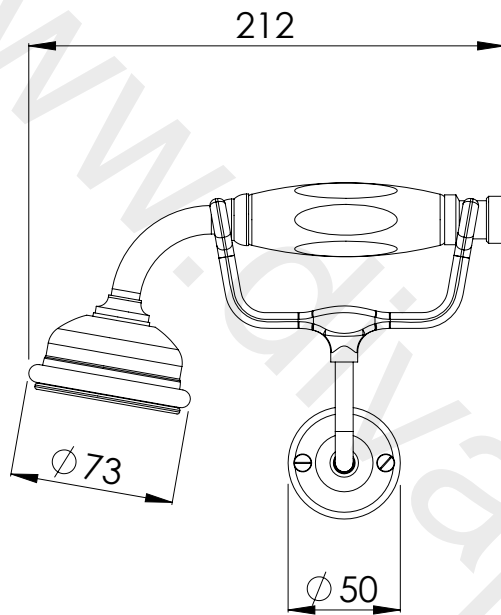

LEFROY BROOKS

IBROC HOUSE ESSEX ROAD
HODDESDON HERTS EN11 0QS UK
T: +44 (0)1992 708 316 F: +44 (0)1992 708 317

LB1760

CLASSIC HANDSET, CRADLE, WALL OUTLET AND
WIDE BORE HOSE

DIMENSIONAL DATA SHEET

DATE: 01/05/2019

REVISION: B

COPYRIGHT © LBIP LTD. ALL RIGHTS RESERVED

DIMENSIONS IN MILLIMETRES

WHILST EVERY EFFORT IS MADE TO ENSURE THE ACCURACY OF THESE DATA SHEETS THEY ARE SUBJECT TO CHANGE WITHOUT NOTICE AS PART OF THE COMPANY'S PRODUCT DEVELOPMENT PROCESS