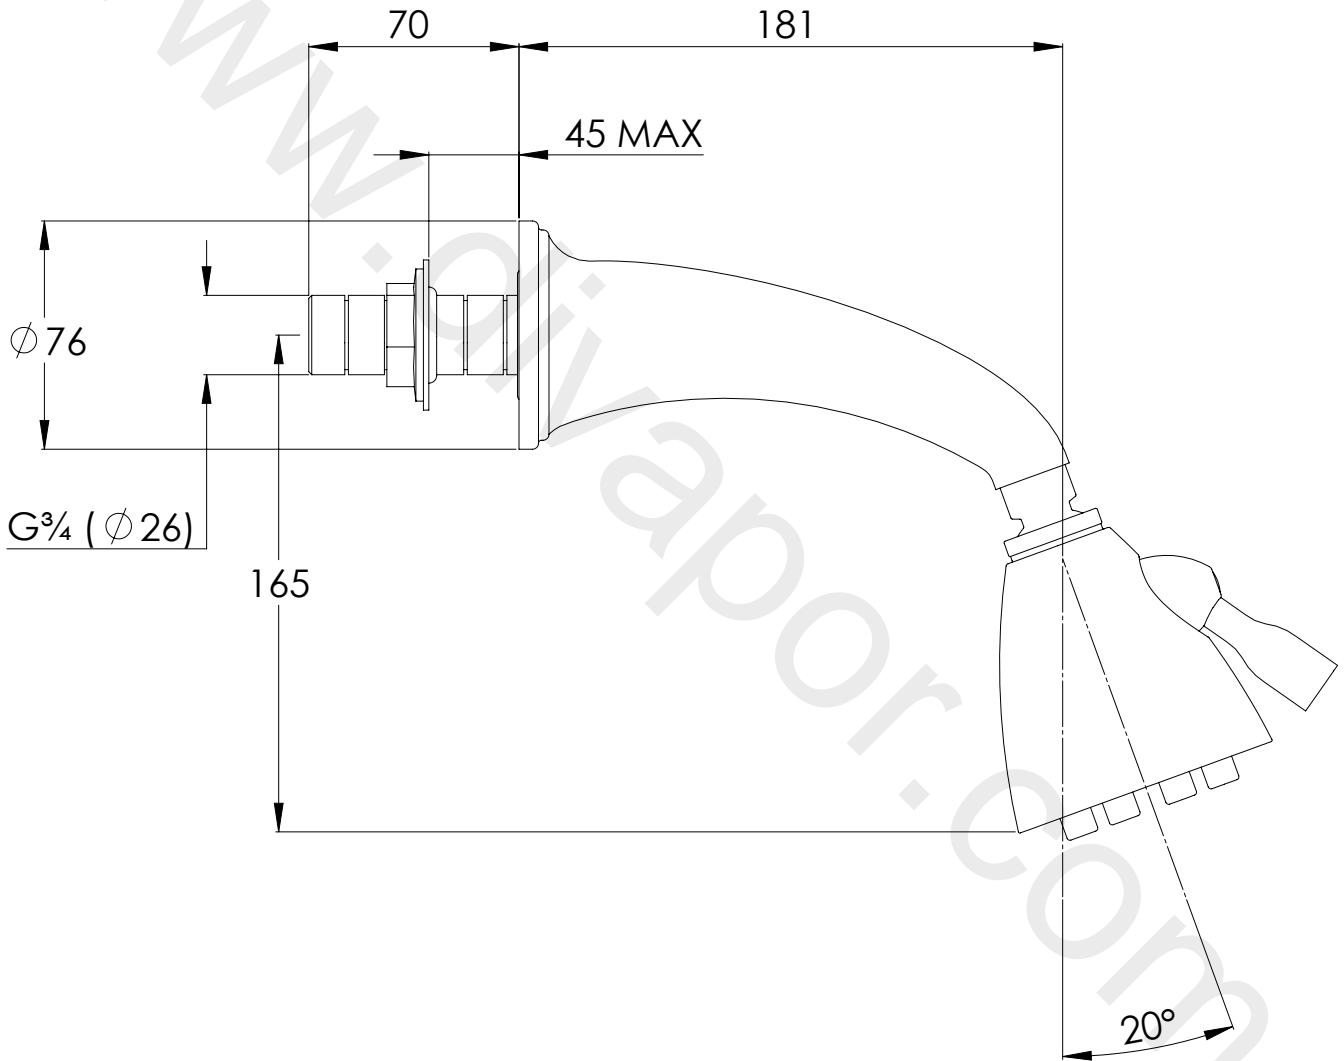

**LEFROY BROOKS**

IBROC HOUSE ESSEX ROAD  
HODDESDON HERTS EN11 0QS UK  
T: +44 (0)1992 708 316 F: +44 (0)1992 708 317

**LB1771**

EIGHT JET BRUNSWICK ADJUSTABLE HEAD WITH SHOWER  
ARM (180mm)

DIMENSIONAL DATA SHEET

DATE: 25/06/2019

REVISION: B

COPYRIGHT © LBIP LTD. ALL RIGHTS RESERVED

DIMENSIONS IN MILLIMETRES

WHILST EVERY EFFORT IS MADE TO ENSURE THE ACCURACY OF THESE DATA SHEETS THEY ARE SUBJECT TO CHANGE WITHOUT NOTICE AS PART OF THE COMPANY'S PRODUCT DEVELOPMENT PROCESS