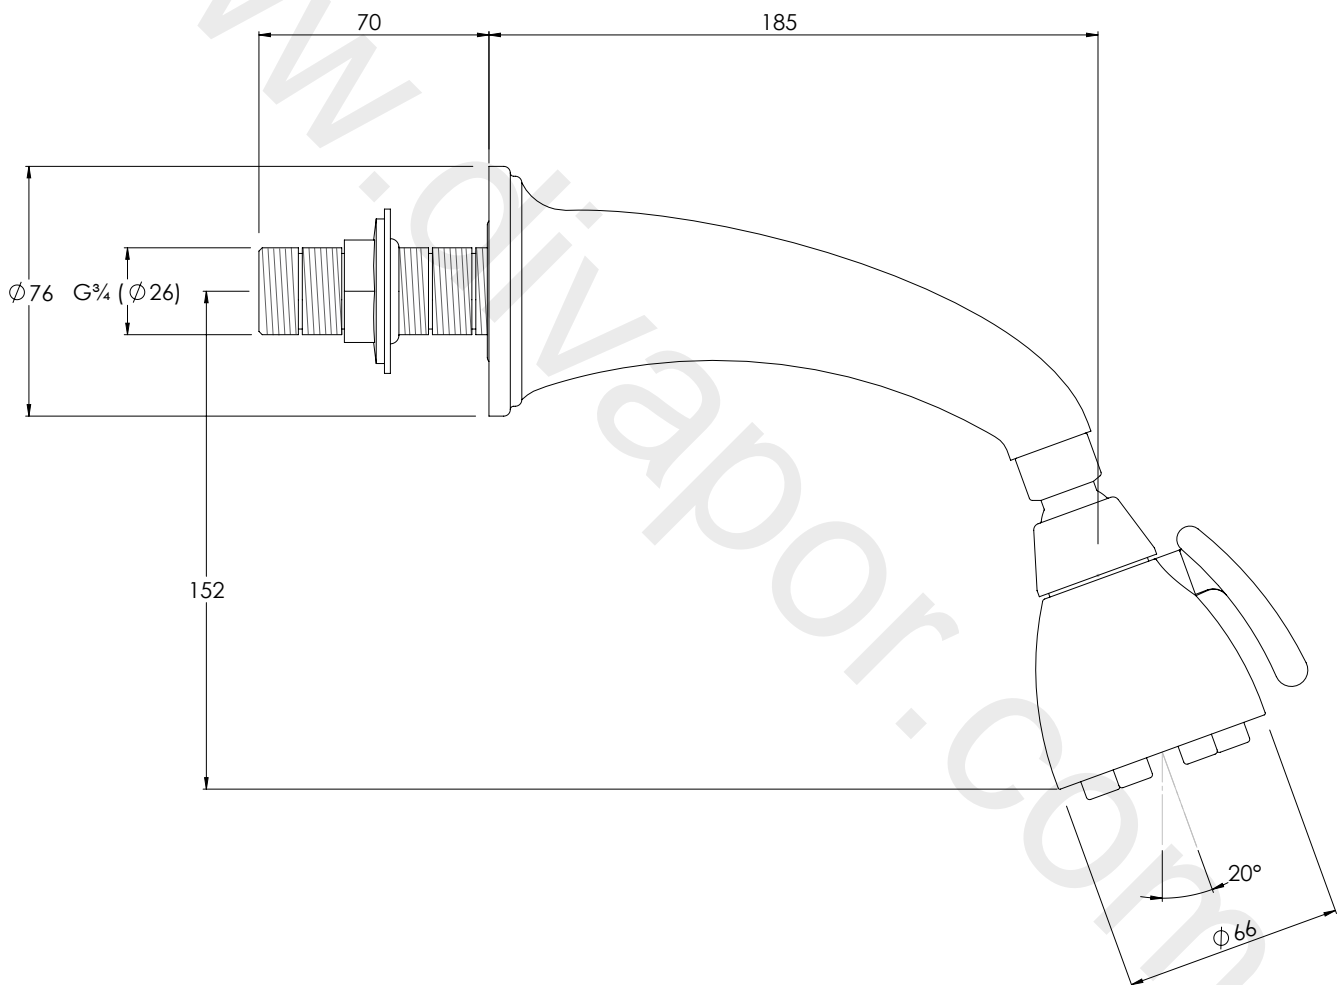

LEFROY BROOKS

IBROC HOUSE ESSEX ROAD
HODDESDON HERTS EN11 0QS UK
T: +44 (0)1992 708 316 F: +44 (0)1992 708 317

LB1779

SIX JET BRUNSWICK ADJUSTABLE HEAD WITH
SHOWER ARM

DIMENSIONAL DATA SHEET

DATE: 02/11/2018

REVISION: B

COPYRIGHT © LBIP LTD. ALL RIGHTS RESERVED

DIMENSIONS IN MILLIMETRES

WHILST EVERY EFFORT IS MADE TO ENSURE THE ACCURACY OF THESE DATA SHEETS THEY ARE SUBJECT TO CHANGE WITHOUT NOTICE AS PART OF THE COMPANY'S PRODUCT DEVELOPMENT PROCESS