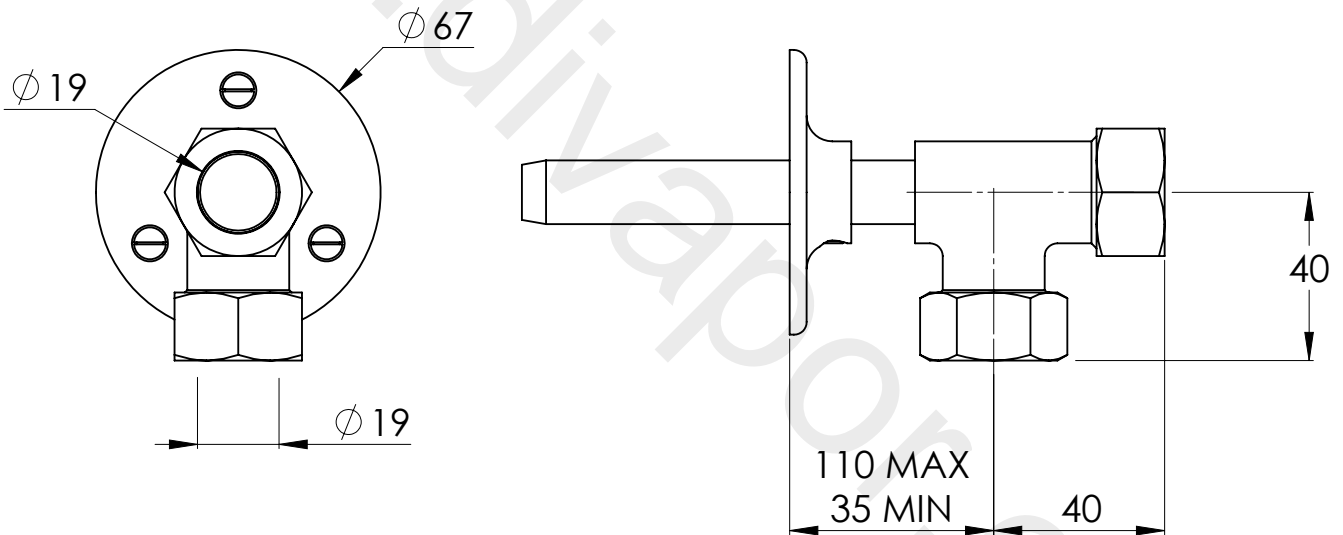

LEFROY BROOKS

IBROC HOUSE ESSEX ROAD
HODDESDON HERTS EN11 0QS UK
T: +44 (0)1992 708 316 F: +44 (0)1992 708 317

LB1798

ADJUSTABLE SHOWER RISER BRACKET
(19MM COMPRESSION CONNECTIONS)

DIMENSIONAL DATA SHEET

DATE: 04/06/2019

REVISION: B

COPYRIGHT © LBIP LTD. ALL RIGHTS RESERVED

DIMENSIONS IN MILLIMETRES

WHILST EVERY EFFORT IS MADE TO ENSURE THE ACCURACY OF THESE DATA SHEETS THEY ARE SUBJECT TO CHANGE WITHOUT NOTICE AS PART OF THE COMPANY'S PRODUCT DEVELOPMENT PROCESS