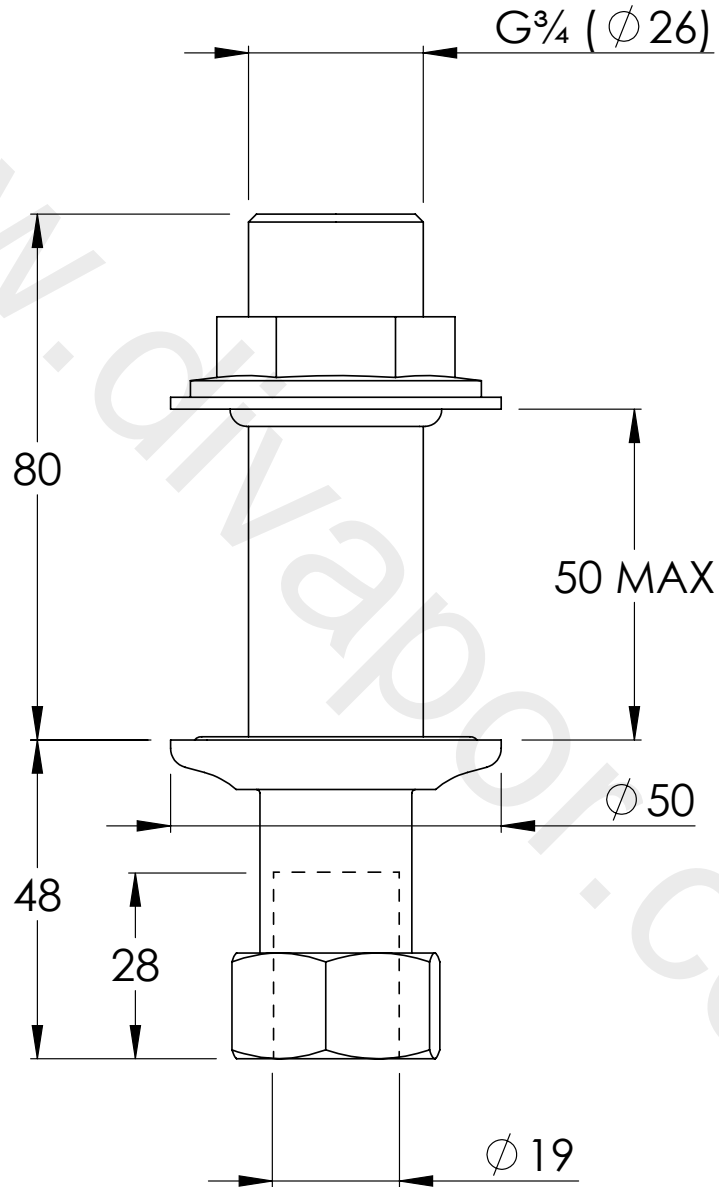

# LB1799

CONCEALED WALL OR CEILING SHOWER BRACKET

DIMENSIONAL DATA SHEET

DATE: 04/06/2019

REVISION: C

COPYRIGHT © LBIP LTD. ALL RIGHTS RESERVED

DIMENSIONS IN MILLIMETRES

WHILST EVERY EFFORT IS MADE TO ENSURE THE ACCURACY OF THESE DATA SHEETS THEY ARE SUBJECT TO CHANGE WITHOUT NOTICE AS PART OF THE COMPANY'S PRODUCT DEVELOPMENT PROCESS