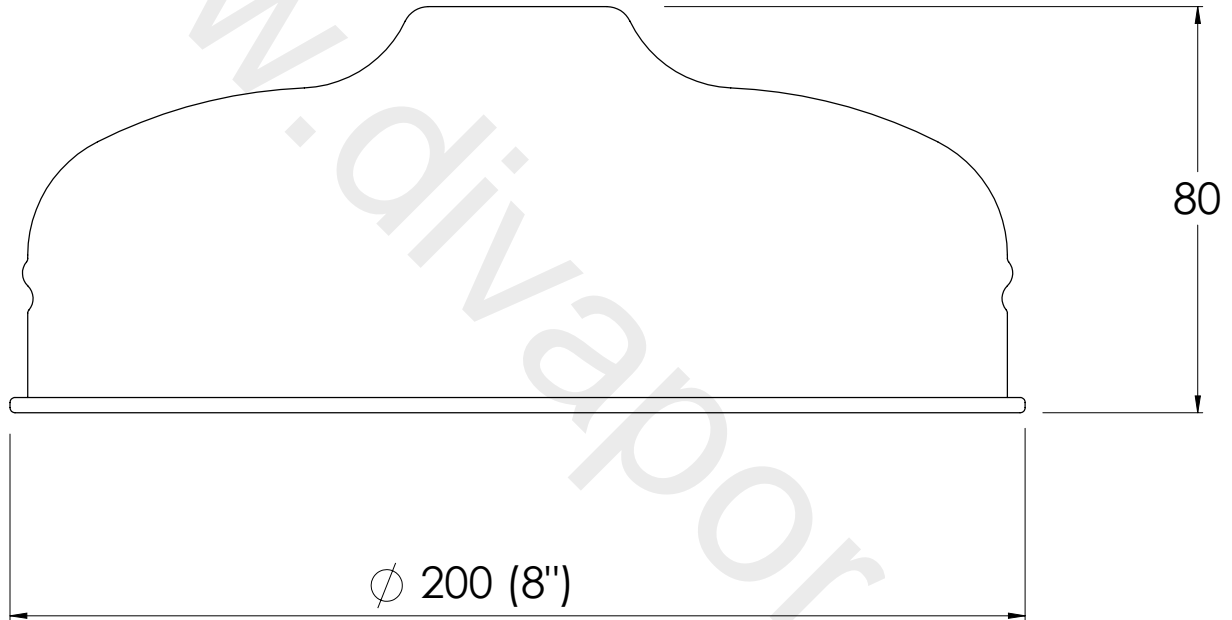

LEFROY BROOKS

IBROC HOUSE ESSEX ROAD
HODDESDON HERTS EN11 0QS UK
T: +44 (0)1992 708 316 F: +44 (0)1992 708 317

LB2107

8" APRON SHOWER ROSE

DIMENSIONAL DATA SHEET

DATE: 20/11/2018

REVISION: A

COPYRIGHT © LBIP LTD. ALL RIGHTS RESERVED

DIMENSIONS IN MILLIMETRES

WHILST EVERY EFFORT IS MADE TO ENSURE THE ACCURACY OF THESE DATA SHEETS THEY ARE SUBJECT TO CHANGE WITHOUT NOTICE AS PART OF THE COMPANY'S PRODUCT DEVELOPMENT PROCESS