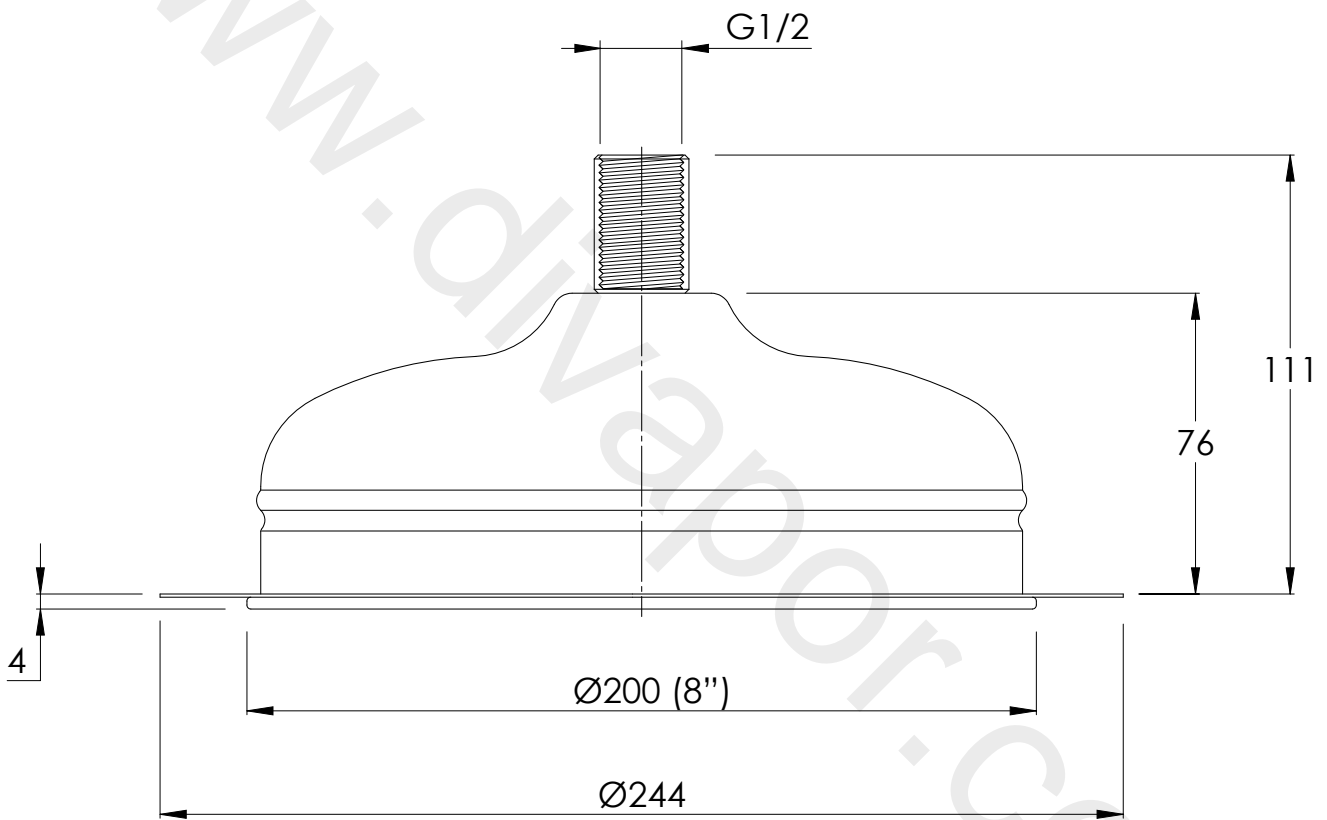

LEFROY BROOKS

IBROC HOUSE ESSEX ROAD
HODDESDON HERTS EN11 0QS UK
T: +44 (0)1992 708 316 F: +44 (0)1992 708 317

LB2111

GENERIC CONCEALED 8" CEILING ROSE

DIMENSIONAL DATA SHEET

DATE: 11/01/21

REVISION: A

COPYRIGHT © LBIP LTD. ALL RIGHTS RESERVED

DIMENSIONS IN MILLIMETRES

WHILST EVERY EFFORT IS MADE TO ENSURE THE ACCURACY OF THESE DATA SHEETS THEY ARE SUBJECT TO CHANGE WITHOUT NOTICE AS PART OF THE COMPANY'S PRODUCT DEVELOPMENT PROCESS