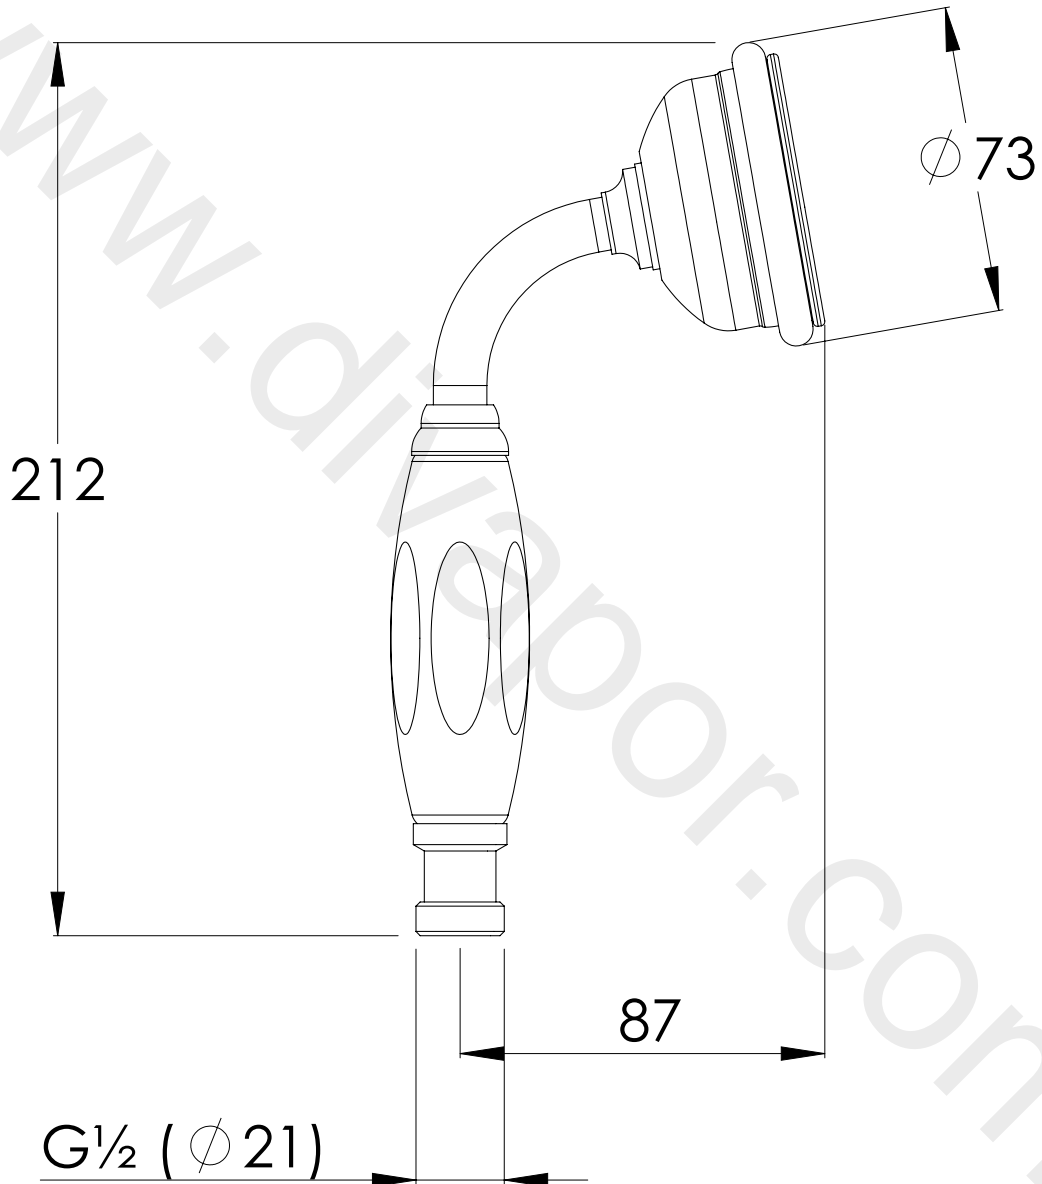

LEFROY BROOKS

IBROC HOUSE ESSEX ROAD
HODDESDON HERTS EN11 0QS UK
T: +44 (0)1992 708 316 F: +44 (0)1992 708 317

LB2136

CLASSIC PORCELAIN HANDLED 2 1/2" APRON ROSE
HANDSET

DIMENSIONAL DATA SHEET

DATE: 01/05/2019

REVISION: A

COPYRIGHT © LBIP LTD. ALL RIGHTS RESERVED

DIMENSIONS IN MILLIMETRES

WHILST EVERY EFFORT IS MADE TO ENSURE THE ACCURACY OF THESE DATA SHEETS THEY ARE SUBJECT TO CHANGE WITHOUT NOTICE AS PART OF THE COMPANY'S PRODUCT DEVELOPMENT PROCESS