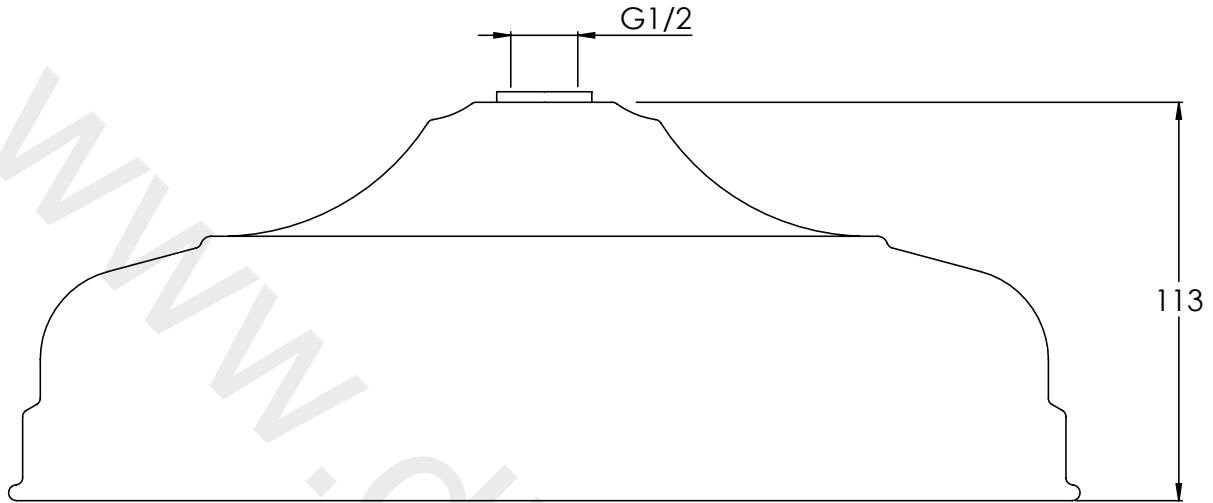

LEFROY BROOKS

IBROC HOUSE ESSEX ROAD
HODDESDON HERTS EN11 0QS UK
T: +44 (0)1992 708 316 F: +44 (0)1992 708 317

LBN1731

EASY CLEAN CLASSIC 12" SHOWER ROSE

DIMENSIONAL DATA SHEET

DATE: 07/09/20

REVISION: A

COPYRIGHT © LBIP LTD. ALL RIGHTS RESERVED

DIMENSIONS IN MILLIMETRES

WHILST EVERY EFFORT IS MADE TO ENSURE THE ACCURACY OF THESE DATA SHEETS THEY ARE SUBJECT TO CHANGE WITHOUT NOTICE AS PART OF THE COMPANY'S PRODUCT DEVELOPMENT PROCESS