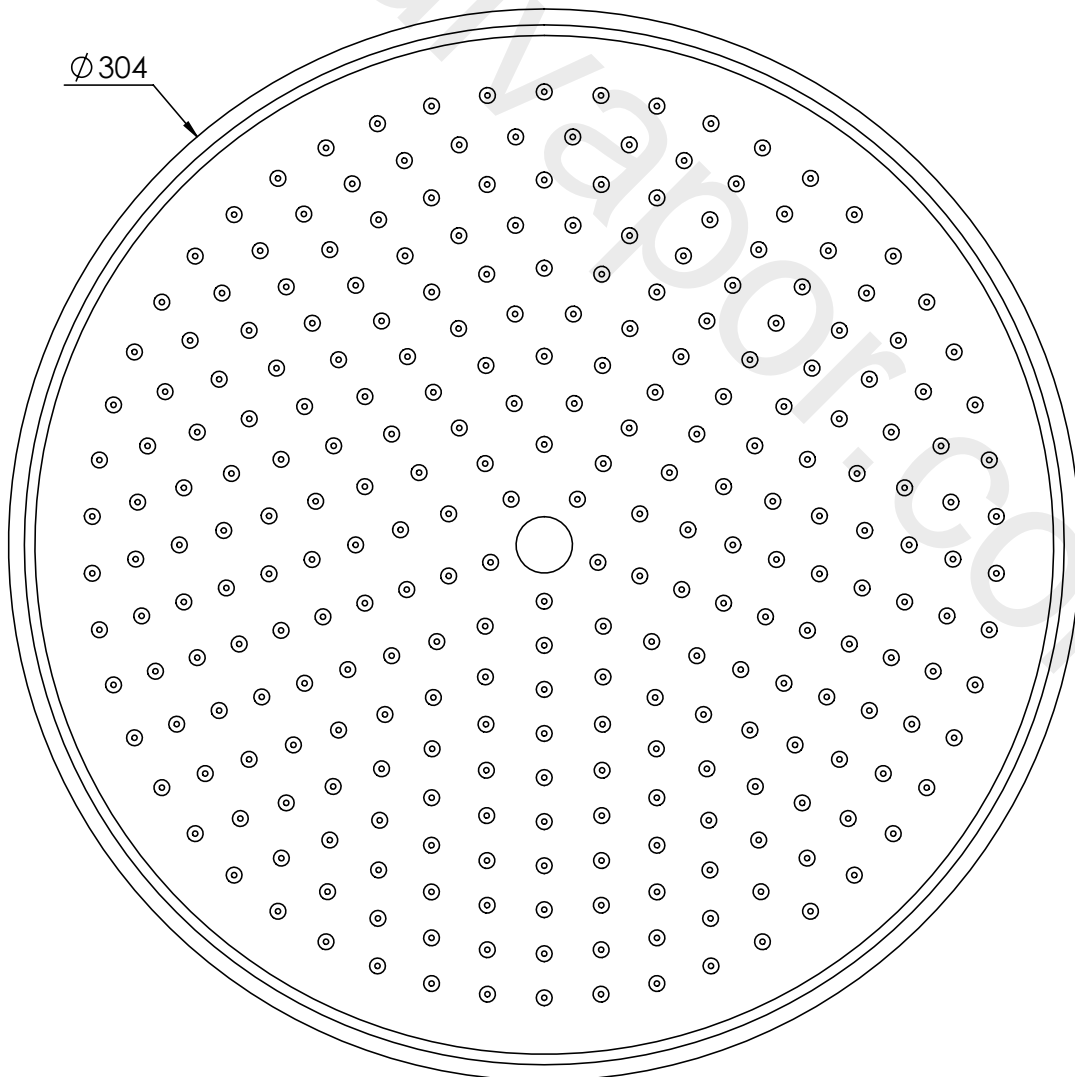

LEFROY BROOKS

IBROC HOUSE ESSEX ROAD
HODDESDON HERTS EN11 0QS UK
T: +44 (0)1992 708 316 F: +44 (0)1992 708 317

LBN1731

EASY CLEAN CLASSIC 12" SHOWER ROSE

DIMENSIONAL DATA SHEET

DATE: 07/09/20

REVISION: A

COPYRIGHT © LBIP LTD. ALL RIGHTS RESERVED

DIMENSIONS IN MILLIMETRES

WHILST EVERY EFFORT IS MADE TO ENSURE THE ACCURACY OF THESE DATA SHEETS THEY ARE SUBJECT TO CHANGE WITHOUT NOTICE AS PART OF THE COMPANY'S PRODUCT DEVELOPMENT PROCESS