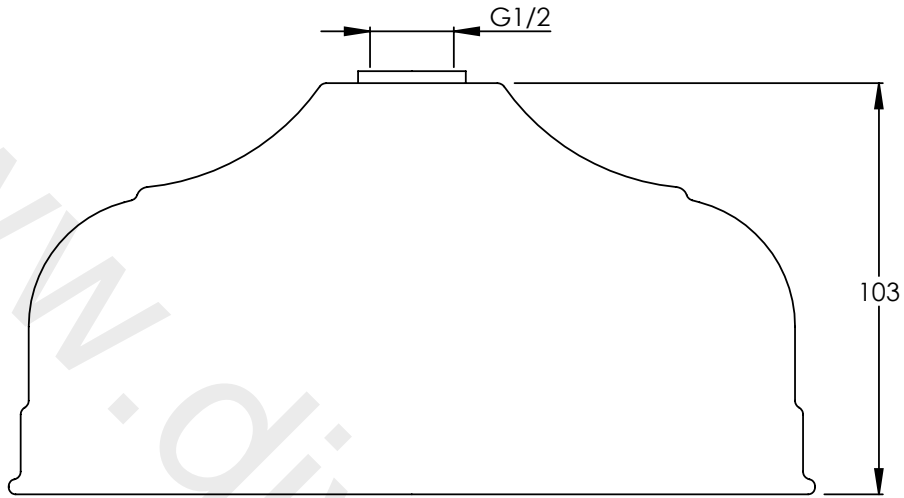

LEFROY BROOKS

IBROC HOUSE ESSEX ROAD
HODDESDON HERTS EN11 0QS UK
T: +44 (0)1992 708 316 F: +44 (0)1992 708 317

LBN2107

EASY CLEAN CLASSIC 8" SHOWER ROSE

DIMENSIONAL DATA SHEET

DATE: 07/09/20

REVISION: A

COPYRIGHT © LBIP LTD. ALL RIGHTS RESERVED

DIMENSIONS IN MILLIMETRES

WHILST EVERY EFFORT IS MADE TO ENSURE THE ACCURACY OF THESE DATA SHEETS THEY ARE SUBJECT TO CHANGE WITHOUT NOTICE AS PART OF THE COMPANY'S PRODUCT DEVELOPMENT PROCESS