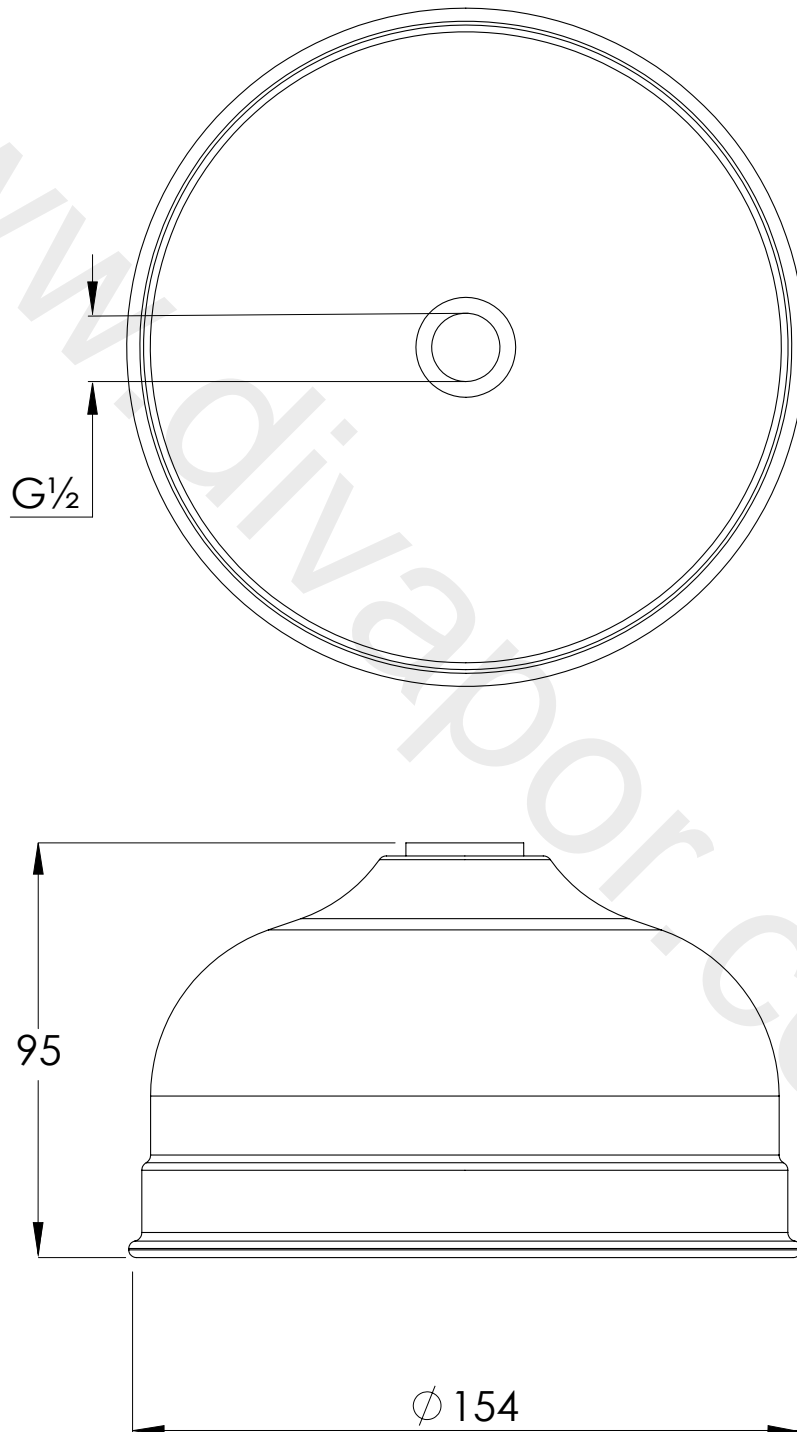

LEFROY BROOKS

IBROC HOUSE ESSEX ROAD
HODDESDON HERTS EN11 0QS UK
T: +44 (0)1992 708 316 F: +44 (0)1992 708 317

LBN2110

EASY CLEAN ROSE

DIMENSIONAL DATA SHEET

DATE: 25/03/2022

REVISION: B

COPYRIGHT © LBIP LTD. ALL RIGHTS RESERVED

DIMENSIONS IN MILLIMETRES

WHILST EVERY EFFORT IS MADE TO ENSURE THE ACCURACY OF THESE DATA SHEETS THEY ARE SUBJECT TO CHANGE WITHOUT NOTICE AS PART OF THE COMPANY'S PRODUCT DEVELOPMENT PROCESS