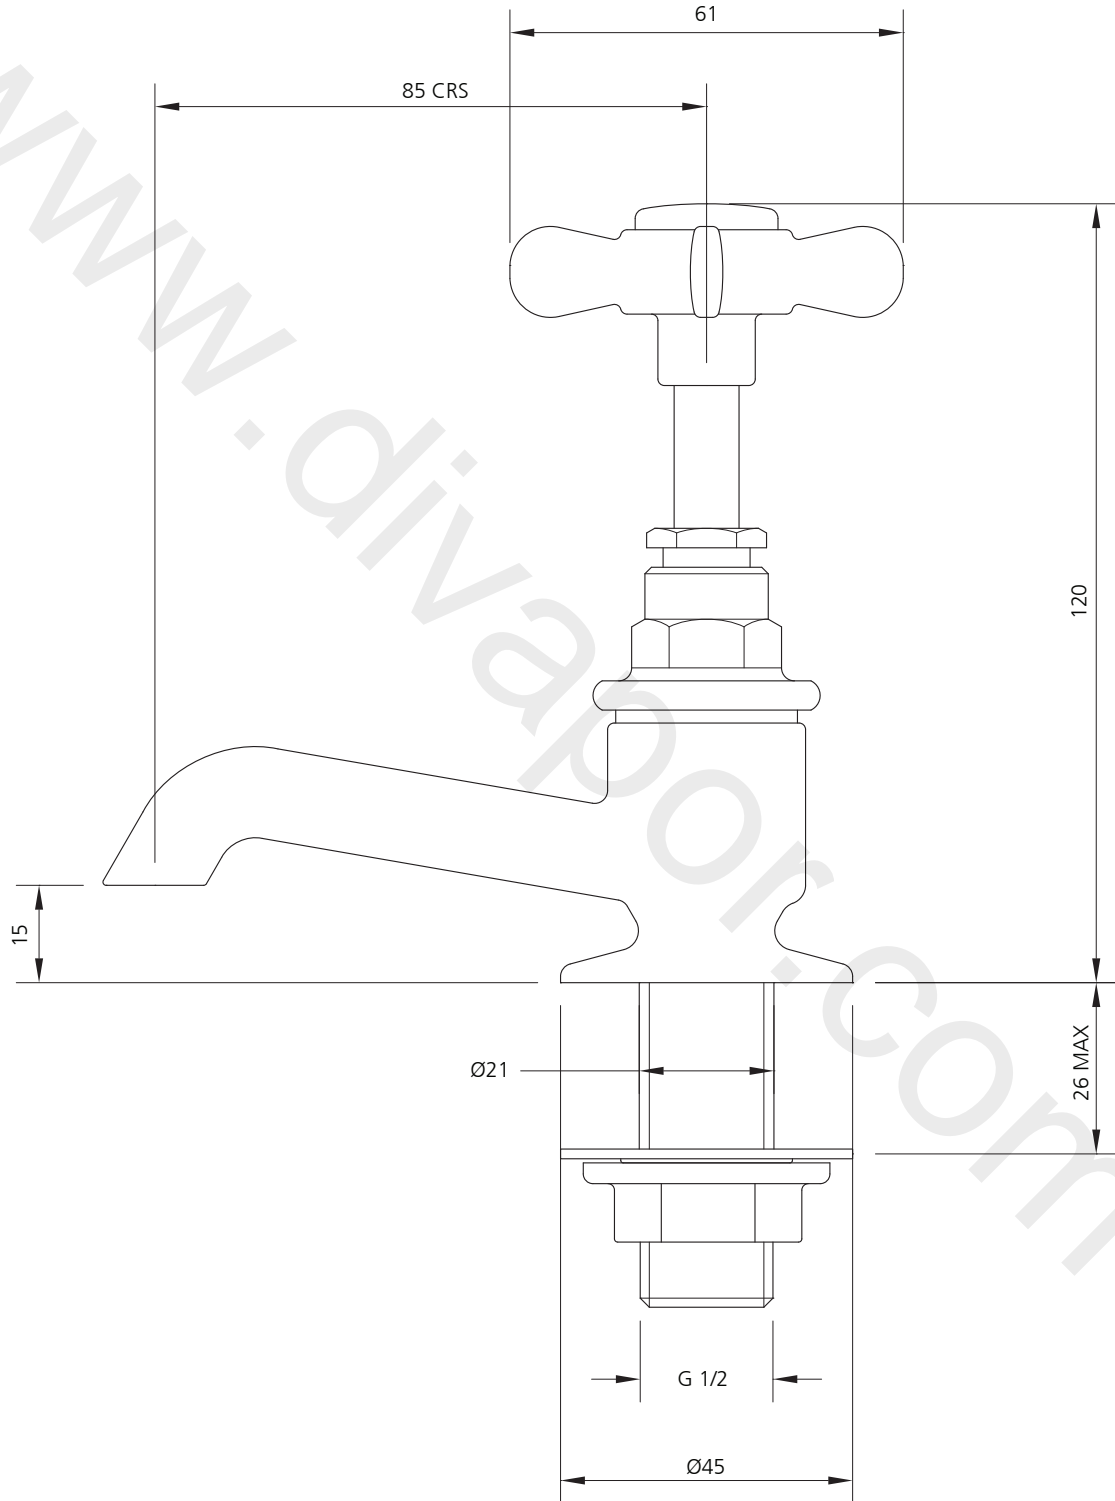

LEFROY BROOKS

IBROC HOUSE ESSEX ROAD
HODDESDON HERTS EN11 0QS UK
T: +44 (0)1992 708 316 F: +44 (0)1992 708 317

LBX-1422

CLOAKROOM BASIN SINGLE PILLAR TAP

DIMENSIONAL DATA SHEET

DATE: 28 July 2010

ISSUE: 048

©COPYRIGHT 2010. CHRISTO LEFROY BROOKS. ALL RIGHTS RESERVED.

DIMENSIONS IN MILLIMETRES

WHILST EVERY EFFORT IS MADE TO ENSURE THE ACCURACY OF THESE DATA SHEETS THEY ARE SUBJECT TO CHANGE WITHOUT NOTICE AS PART OF THE COMPANY'S PRODUCT DEVELOPMENT PROCESS