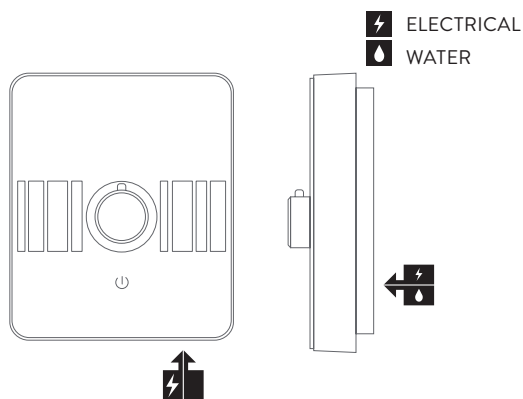

AQUALISA

LUMI™

ELECTRIC SHOWER

LME8501

8.5KW WITH ADJUSTABLE HEAD - CHROME

DIMENSIONAL DRAWINGS

CONNECTIONS