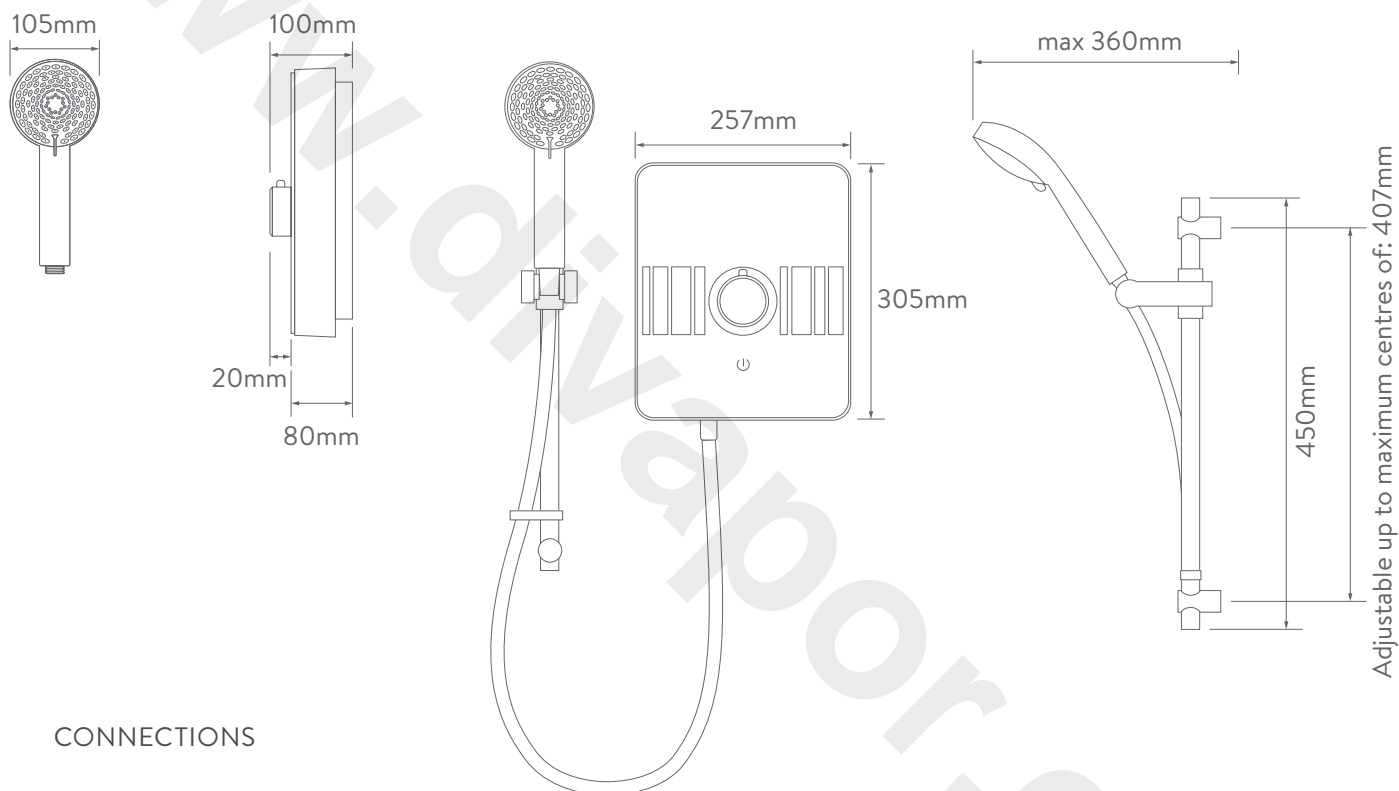

### ELECTRIC SHOWER

LME8501

8.5KW WITH ADJUSTABLE HEAD - CHROME

#### DIMENSIONAL DRAWINGS

#### TECHNICAL SPECIFICATIONS

Power	8.5kW
Minimum pressure	0.9 bar (@8lpm)
Maximum pressure	10 bar
Recommended Maximum pressure	3 bar
Water entry points	Bottom and rear right only
Cable entry points	Bottom and rear right only
Inlet fitting connections	15mm compression
Outlet fitting connections	1/2" BSP thread
Electrical requirements	Supply voltage 230 - 240V, MCB rating 40AMP
Water system	Mains cold
Features	Intuitive single dial
	Illuminated touch start/stop control
	Rotary control
	Heat safety features
	Power on indication
	Illuminated panel
105mm, 5 spray patterns	
Colour	Chrome
Guarantee period	Shower unit - 2 years
	Shower head and kit - 2 years
Approvals	CE Marking (LVD; EMC)
	BEAB
	European Water Label
	ERP Directive