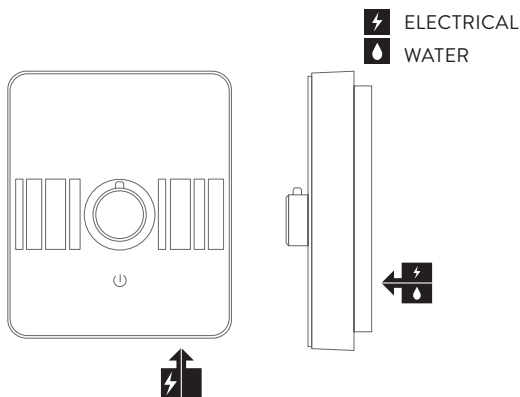

AQUALISA

LUMI™

ELECTRIC SHOWER

LME9501

9.5KW WITH ADJUSTABLE HEAD - CHROME

DIMENSIONAL DRAWINGS

CONNECTIONS

AQUALISA

LUMI™

ELECTRIC SHOWER

LME9501

9.5KW WITH ADJUSTABLE HEAD – CHROME

TECHNICAL SPECIFICATIONS

Power	9.5kW
Minimum pressure	0.9 bar (@8lpm)
Maximum pressure	10 bar
Recommended Maximum pressure	3 bar
Water entry points	Bottom and rear right only
Cable entry points	Bottom and rear right only
Inlet fitting connections	15mm compression
Outlet fitting connections	1/2" BSP thread
Electrical requirements	Supply voltage 230 - 240V, MCB rating 40AMP
Water system	Mains cold
Features	Intuitive single dial
	Illuminated touch start/stop control
	Rotary control
	Heat safety features
	Power on indication
	Illuminated panel
105mm, 5 spray patterns	
Colour	Chrome
Guarantee period	Shower unit - 2 years
	Shower head and kit - 2 years
Approvals	CE Marking (LVD; EMC)
	BEAB
	European Water Label
	ERP Directive