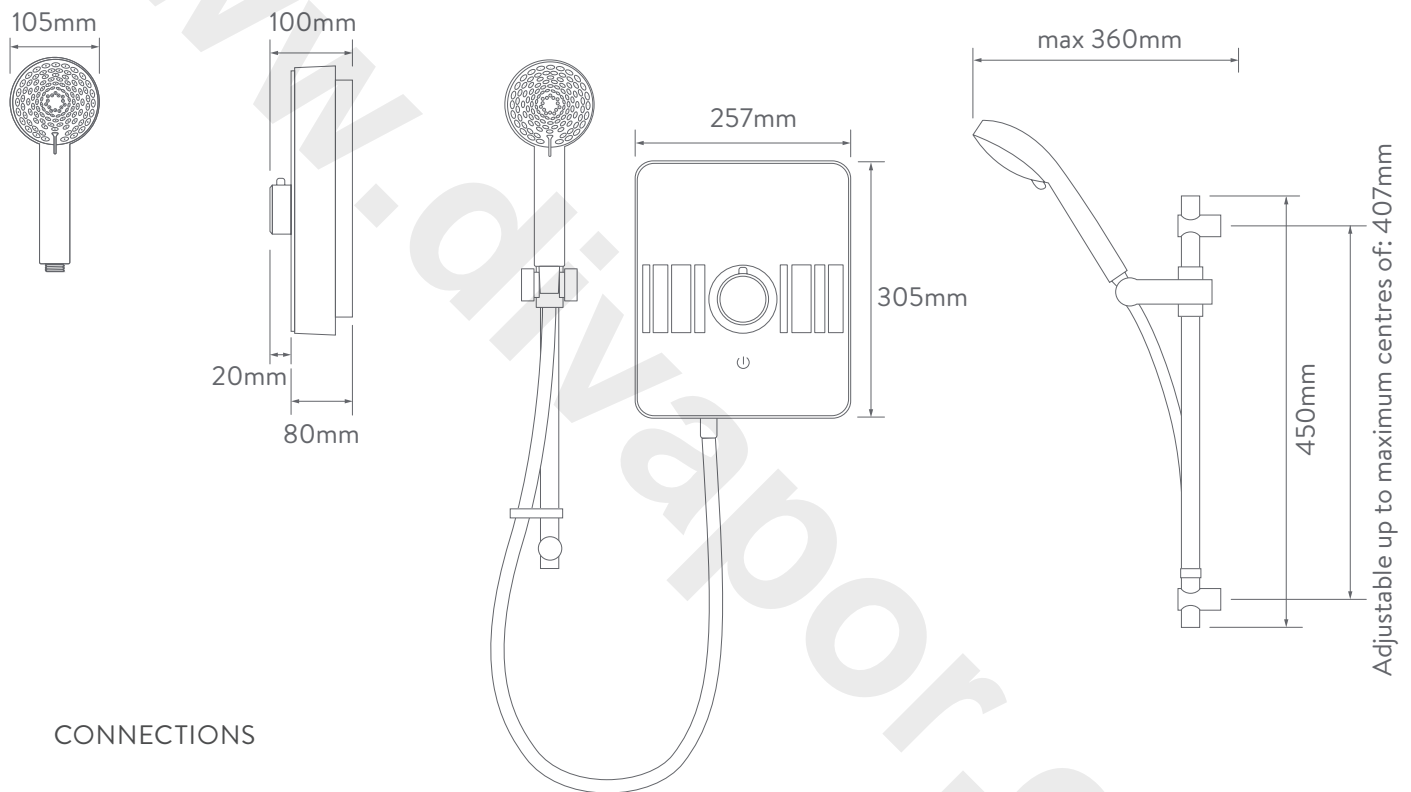

AQUALISA

LUMI™

ELECTRIC SHOWER

LME9501

9.5KW WITH ADJUSTABLE HEAD - CHROME

DIMENSIONAL DRAWINGS

CONNECTIONS

AQUALISA

LUMI™

ELECTRIC SHOWER

LME9501

9.5KW WITH ADJUSTABLE HEAD – CHROME

TECHNICAL SPECIFICATIONS

Power	9.5kW
Minimum pressure	0.9 bar (@8lpm)
Maximum pressure	10 bar
Recommended Maximum pressure	3 bar
Water entry points	Bottom and rear right only
Cable entry points	Bottom and rear right only
Inlet fitting connections	15mm compression
Outlet fitting connections	1/2" BSP thread
Electrical requirements	Supply voltage 230 - 240V, MCB rating 40AMP
Water system	Mains cold
Features	Intuitive single dial
	Illuminated touch start/stop control
	Rotary control
	Heat safety features
	Power on indication
	Illuminated panel
105mm, 5 spray patterns	
Colour	Chrome
Guarantee period	Shower unit - 2 years
	Shower head and kit - 2 years
Approvals	CE Marking (LVD; EMC)
	BEAB
	European Water Label
	ERP Directive