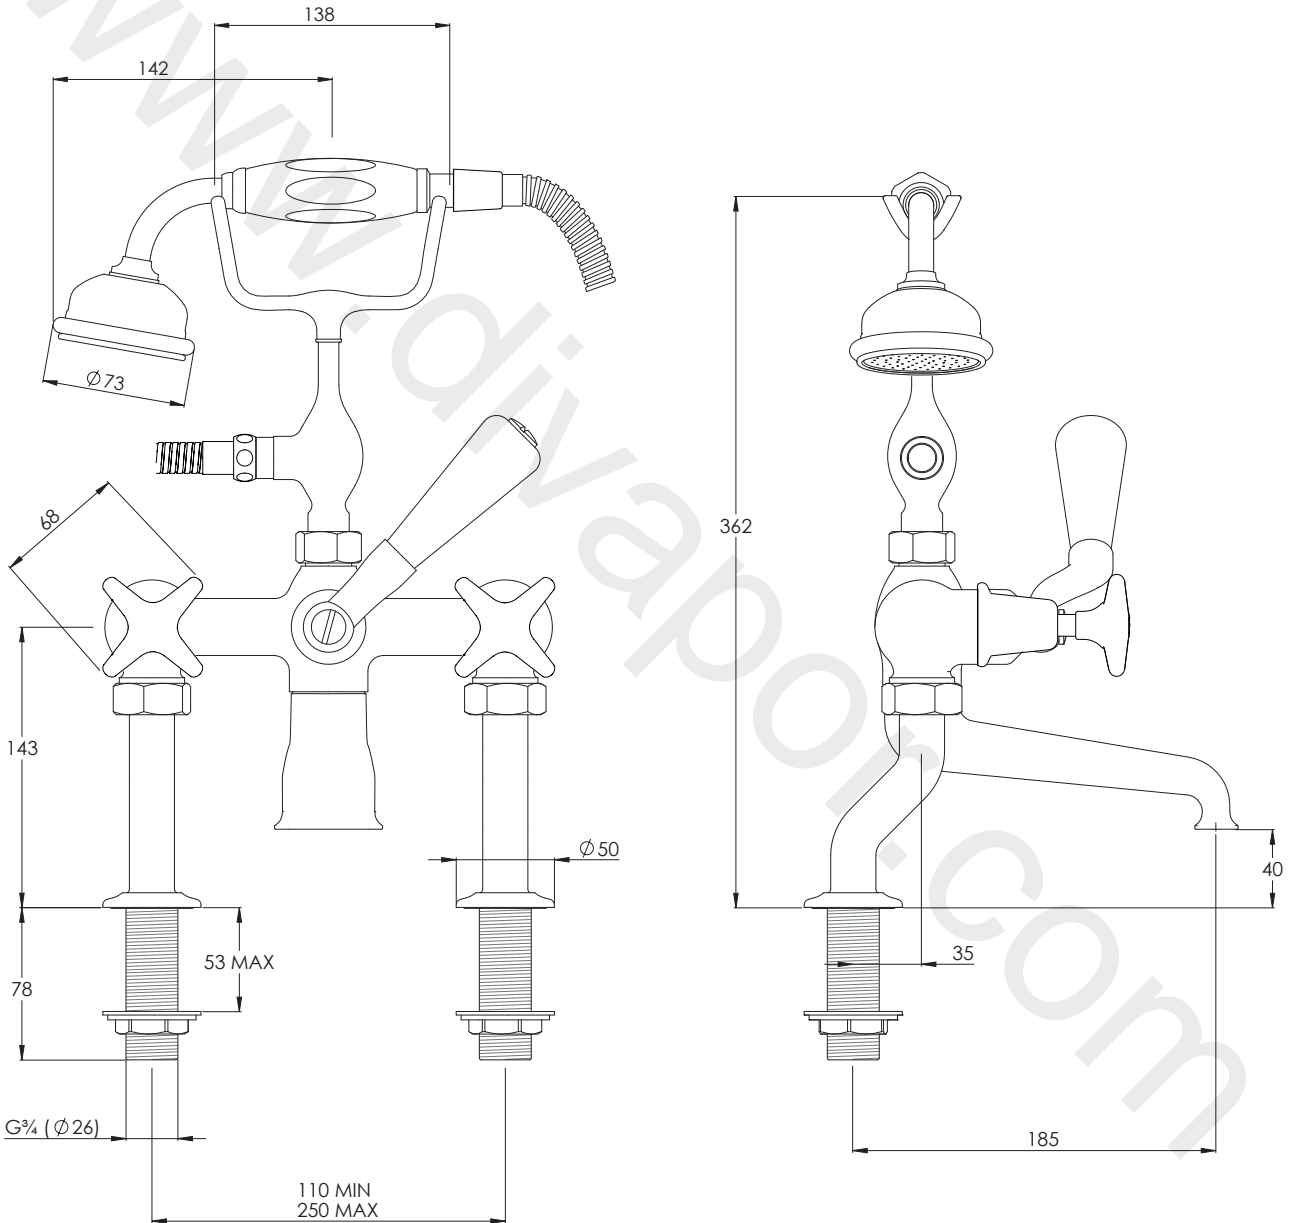

LEFROY BROOKS

IBROC HOUSE ESSEX ROAD
HODDESDON HERTS EN11 0QS UK
T: +44 (0)1992 708 316 F: +44 (0)1992 708 317

LS1100

CONNAUGHT DECK MOUNTED BATH SHOWER
MIXER WITH STAR HANDLES

DIMENSIONAL DATA SHEET

DATE: 14/01/21

REVISION: A

COPYRIGHT © LBIP LTD. ALL RIGHTS RESERVED

DIMENSIONS IN MILLIMETRES

WHILST EVERY EFFORT IS MADE TO ENSURE THE ACCURACY OF THESE DATA SHEETS THEY ARE SUBJECT TO CHANGE WITHOUT NOTICE AS PART OF THE COMPANY'S PRODUCT DEVELOPMENT PROCESS