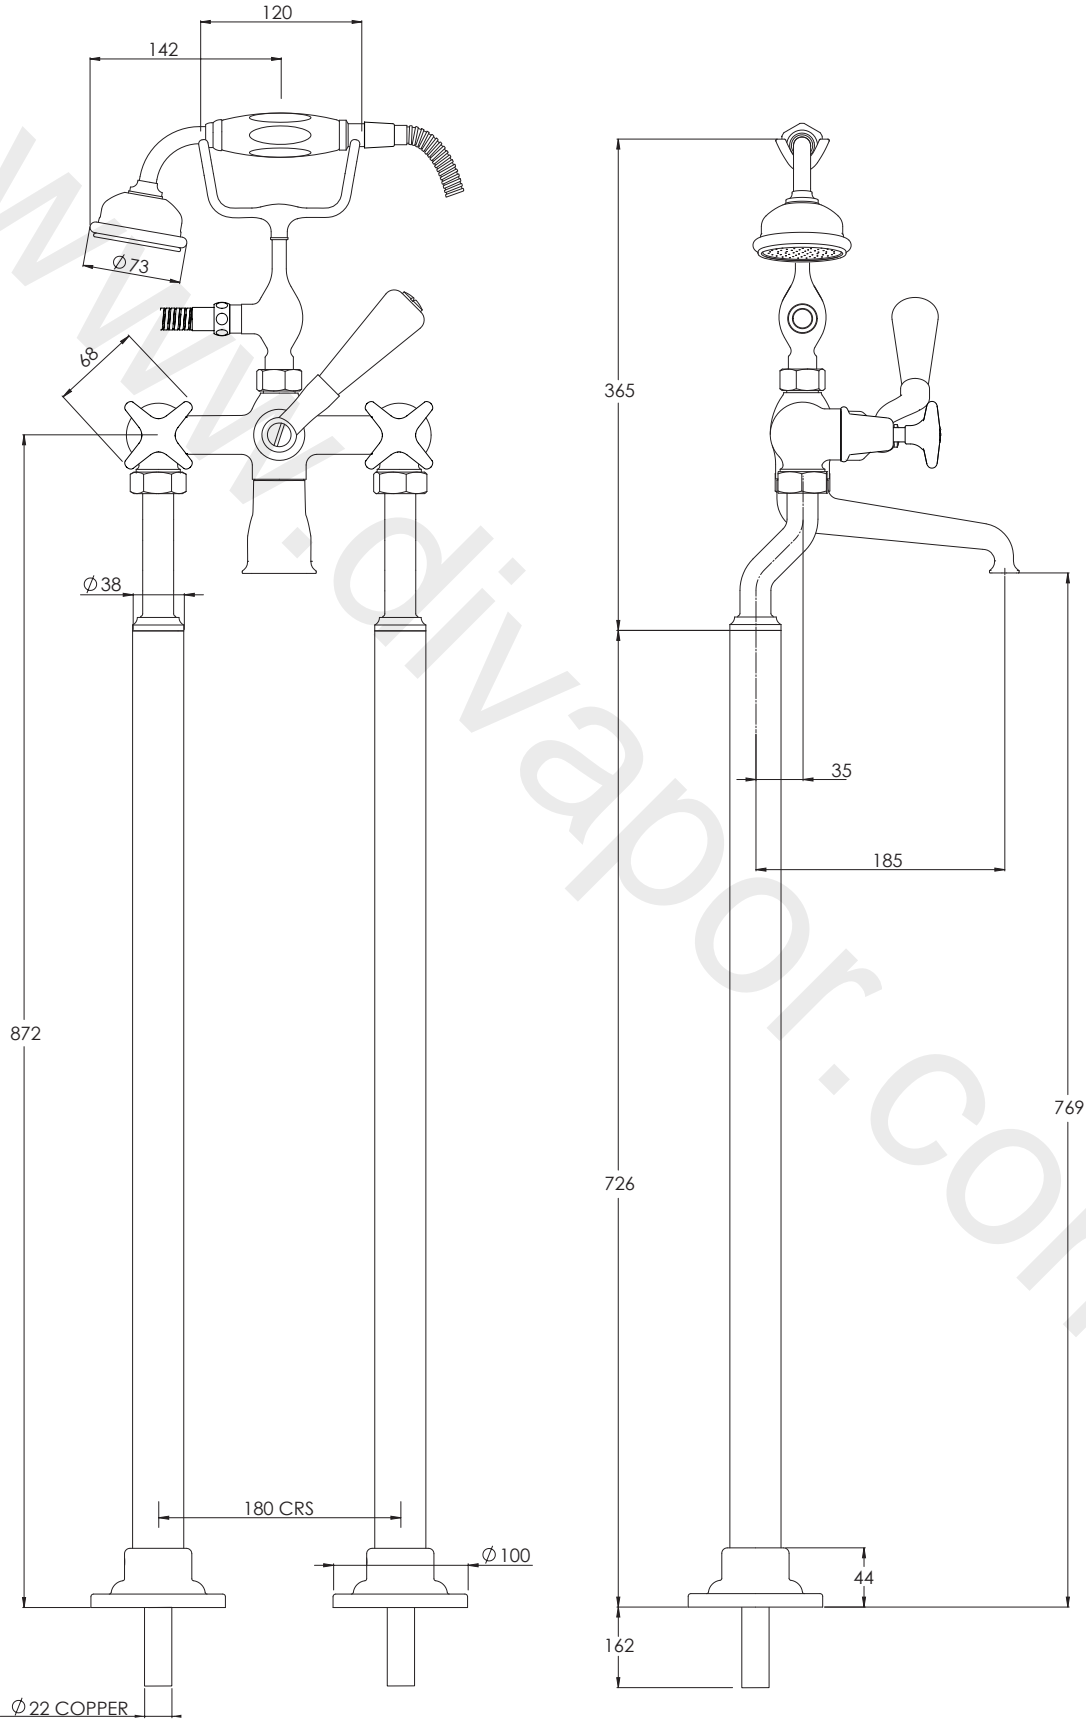

# LS1144

CONNAUGHT BATH SHOWER MIXER WITH STAR  
HANDLES AND STAND PIPES

## DIMENSIONAL DATA SHEET

DATE: 14/01/21

REVISION: A

DIMENSIONS IN MILLIMETRES

WHILST EVERY EFFORT IS MADE TO ENSURE THE ACCURACY OF THESE DATA SHEETS THEY ARE SUBJECT TO CHANGE WITHOUT NOTICE AS PART OF THE COMPANY'S PRODUCT DEVELOPMENT PROCESS