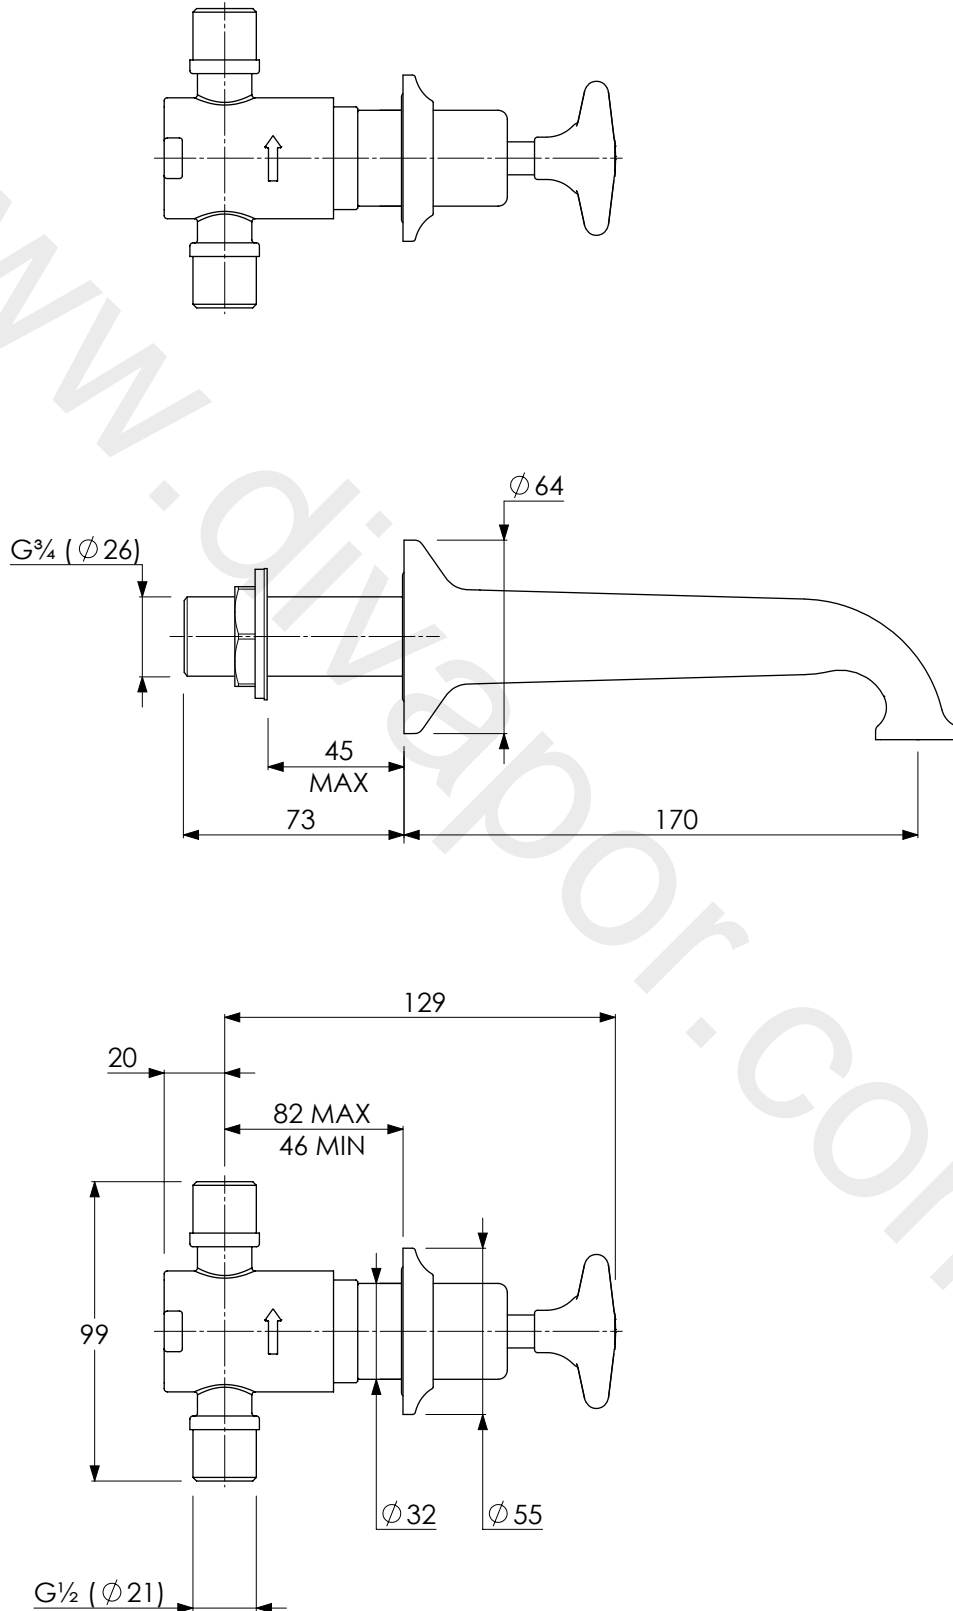

LEFROY BROOKS

IBROC HOUSE ESSEX ROAD
HODDESDON HERTS EN11 0QS UK
T: +44 (0)1992 708 316 F: +44 (0)1992 708 317

LS1152

CLASSIC WALL MOUNTED BATH SPOUT WITH
STAR HANDLES

DIMENSIONAL DATA SHEET

DATE: 08/02/19

REVISION: A

DIMENSIONS IN MILLIMETRES

WHILST EVERY EFFORT IS MADE TO ENSURE THE ACCURACY OF THESE DATA SHEETS THEY ARE SUBJECT TO CHANGE WITHOUT NOTICE AS PART OF THE COMPANY'S PRODUCT DEVELOPMENT PROCESS