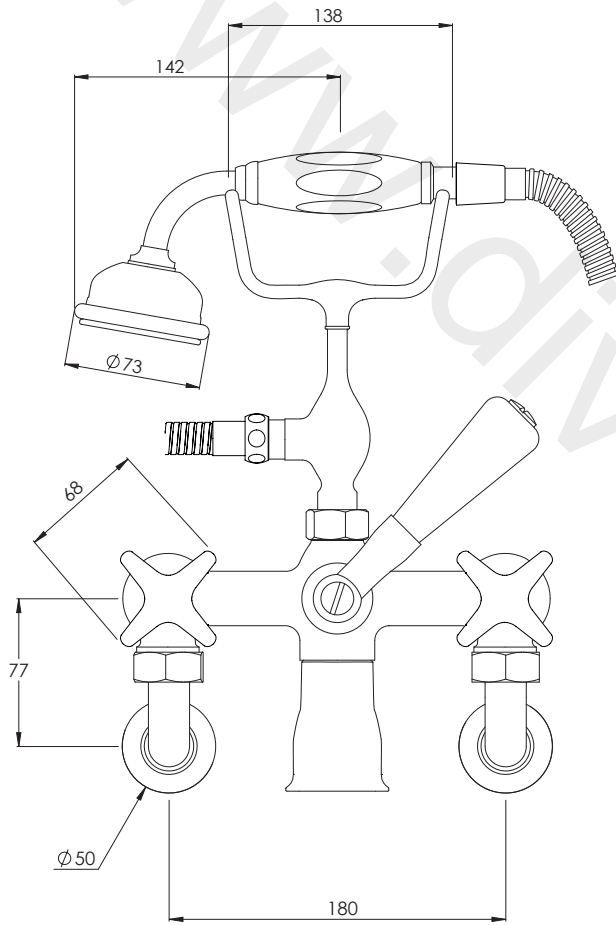

# LS1166

CONNAUGHT WALL MOUNTED BATH  
SHOWER MIXER WITH STAR HANDLES

## DIMENSIONAL DATA SHEET

DATE: 14/01/21

REVISION: A

COPYRIGHT © LBIP LTD. ALL RIGHTS RESERVED

DIMENSIONS IN MILLIMETRES

WHILST EVERY EFFORT IS MADE TO ENSURE THE ACCURACY OF THESE DATA SHEETS THEY ARE SUBJECT TO CHANGE WITHOUT NOTICE AS PART OF THE COMPANY'S PRODUCT DEVELOPMENT PROCESS