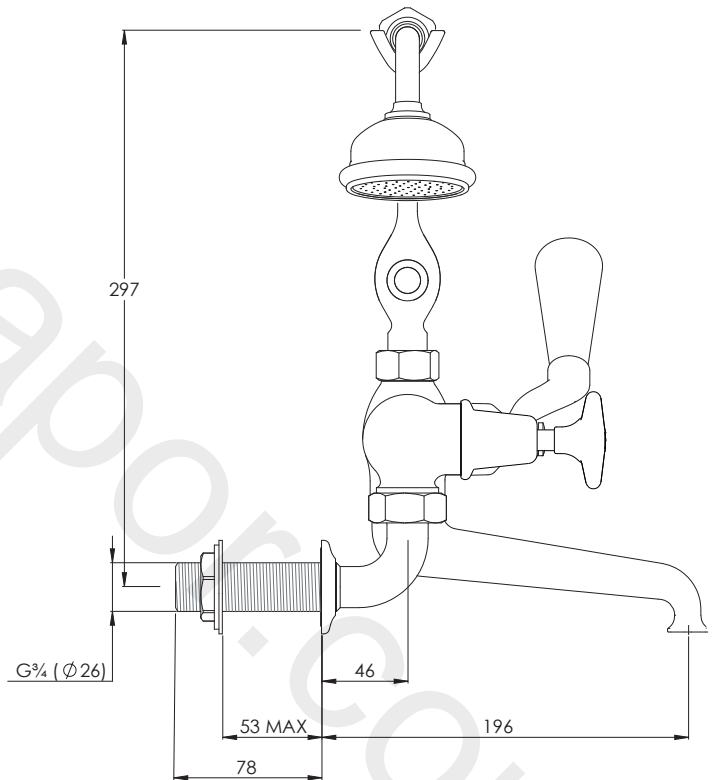

# LS1166

CONNAUGHT WALL MOUNTED BATH  
SHOWER MIXER WITH STAR HANDLES

## DIMENSIONAL DATA SHEET

DATE: 14/01/21

REVISION: A

COPYRIGHT © LBIP LTD. ALL RIGHTS RESERVED

DIMENSIONS IN MILLIMETRES

WHILST EVERY EFFORT IS MADE TO ENSURE THE ACCURACY OF THESE DATA SHEETS THEY ARE SUBJECT TO CHANGE WITHOUT NOTICE AS PART OF THE COMPANY'S PRODUCT DEVELOPMENT PROCESS